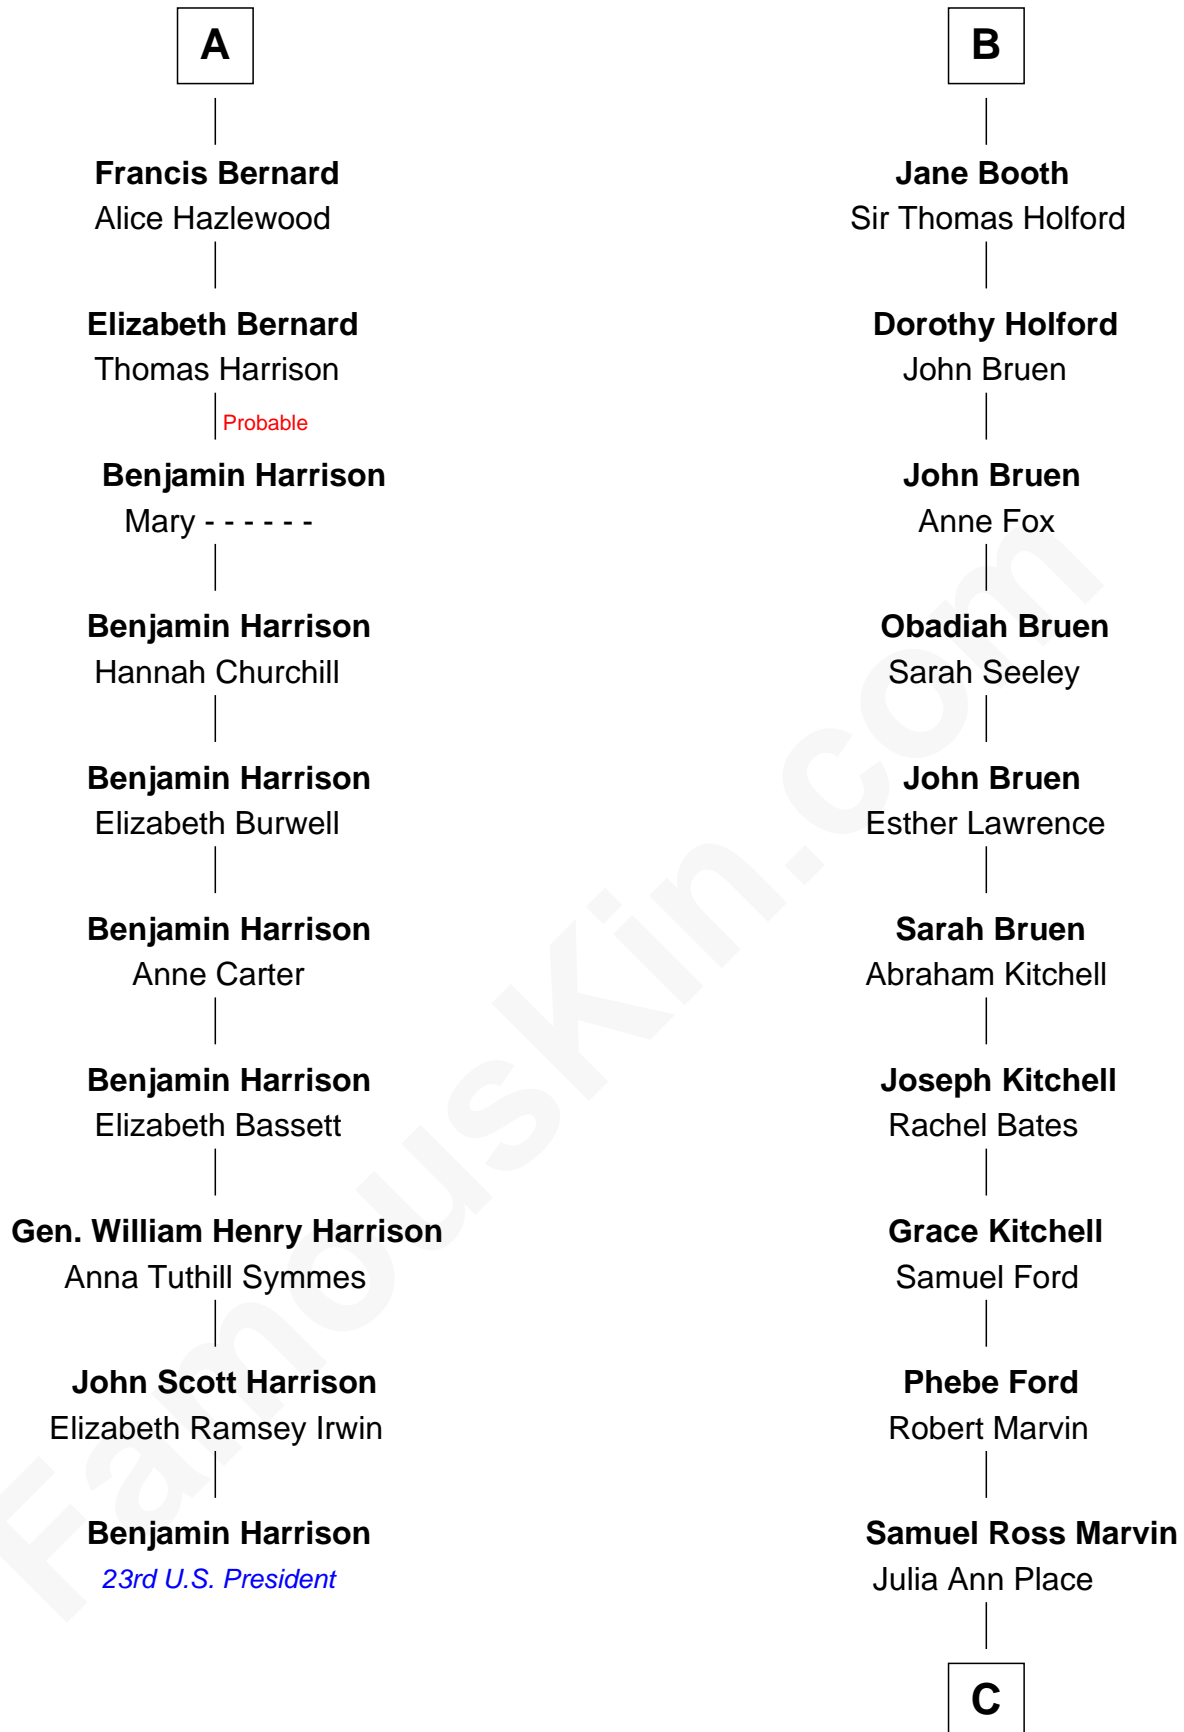

**FamousKin.com**  
**Relationship Chart of**  
**Benjamin Harrison**  
*23rd U.S. President*

**16th cousin 4 times removed of**  
**Barbara (Pierce) Bush**  
*First Lady of President George H.W. Bush*

**C**

Jerome Place Marvin

Martha Ann Stokes

Mabel Marvin

Scott Pierce

Marvin Pierce

Pauline Robinson

**Barbara (Pierce) Bush**

*First Lady of George H.W. Bush*