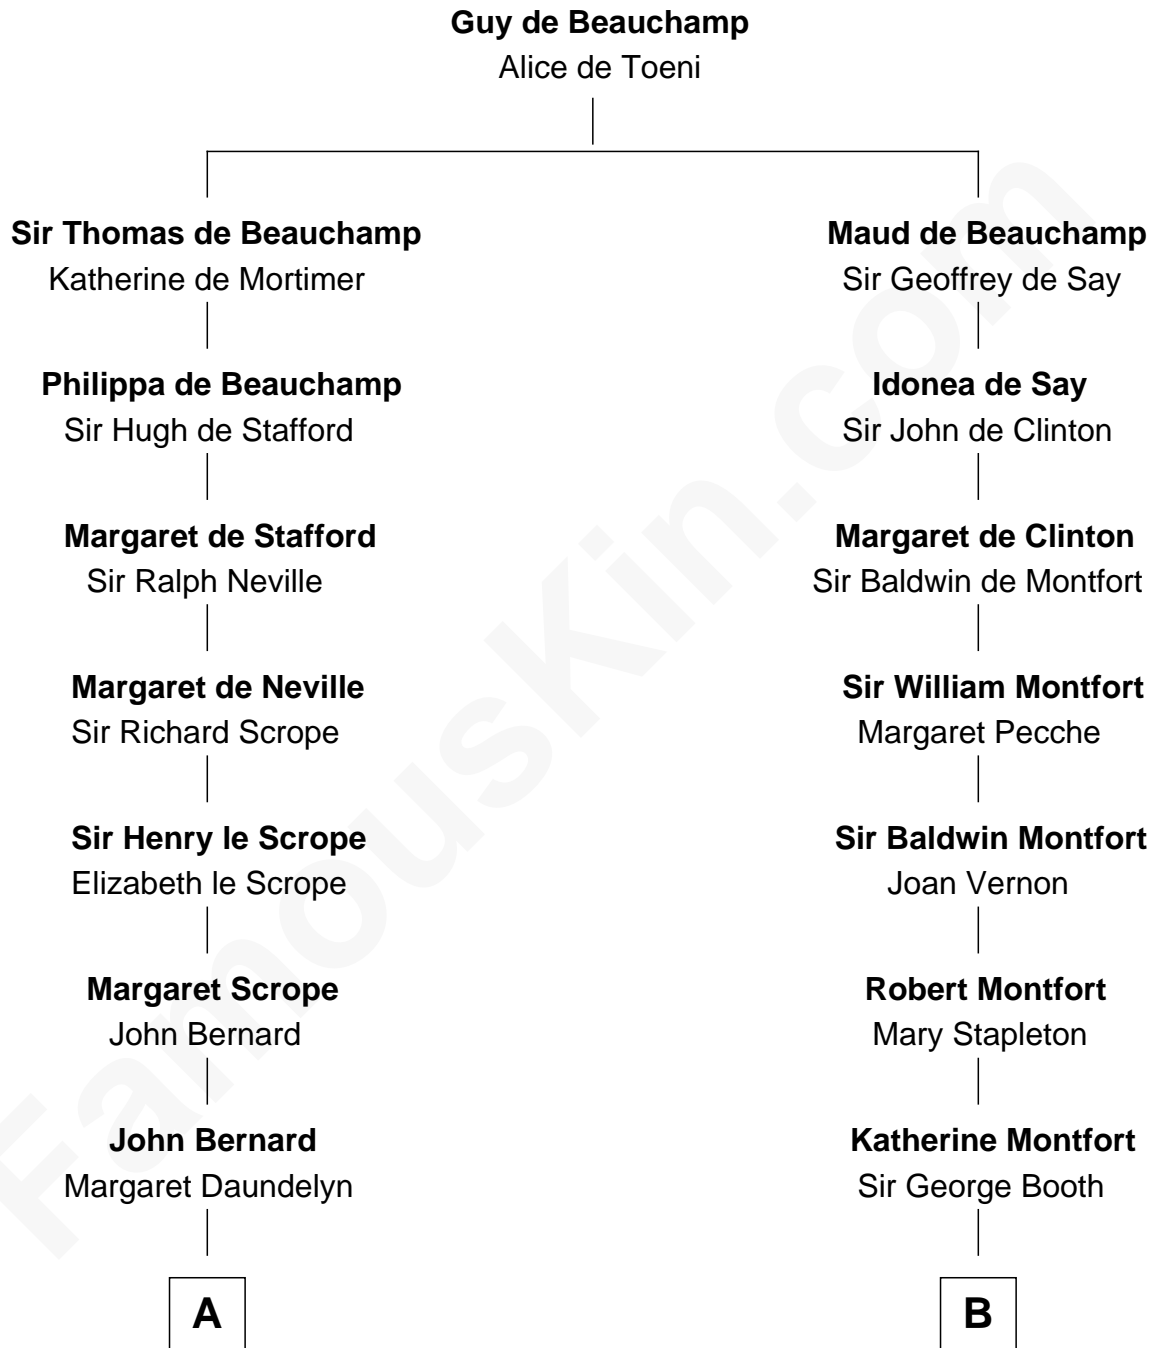

FamousKin.com
Relationship Chart of
Benjamin Harrison
23rd U.S. President

17th cousin 4 times removed of
Barbara (Pierce) Bush
First Lady of President George H.W. Bush

C

Samuel Ross Marvin

Julia Ann Place

Jerome Place Marvin

Martha Ann Stokes

Mabel Marvin

Scott Pierce

Marvin Pierce

Pauline Robinson

Barbara (Pierce) Bush

First Lady of George H.W. Bush