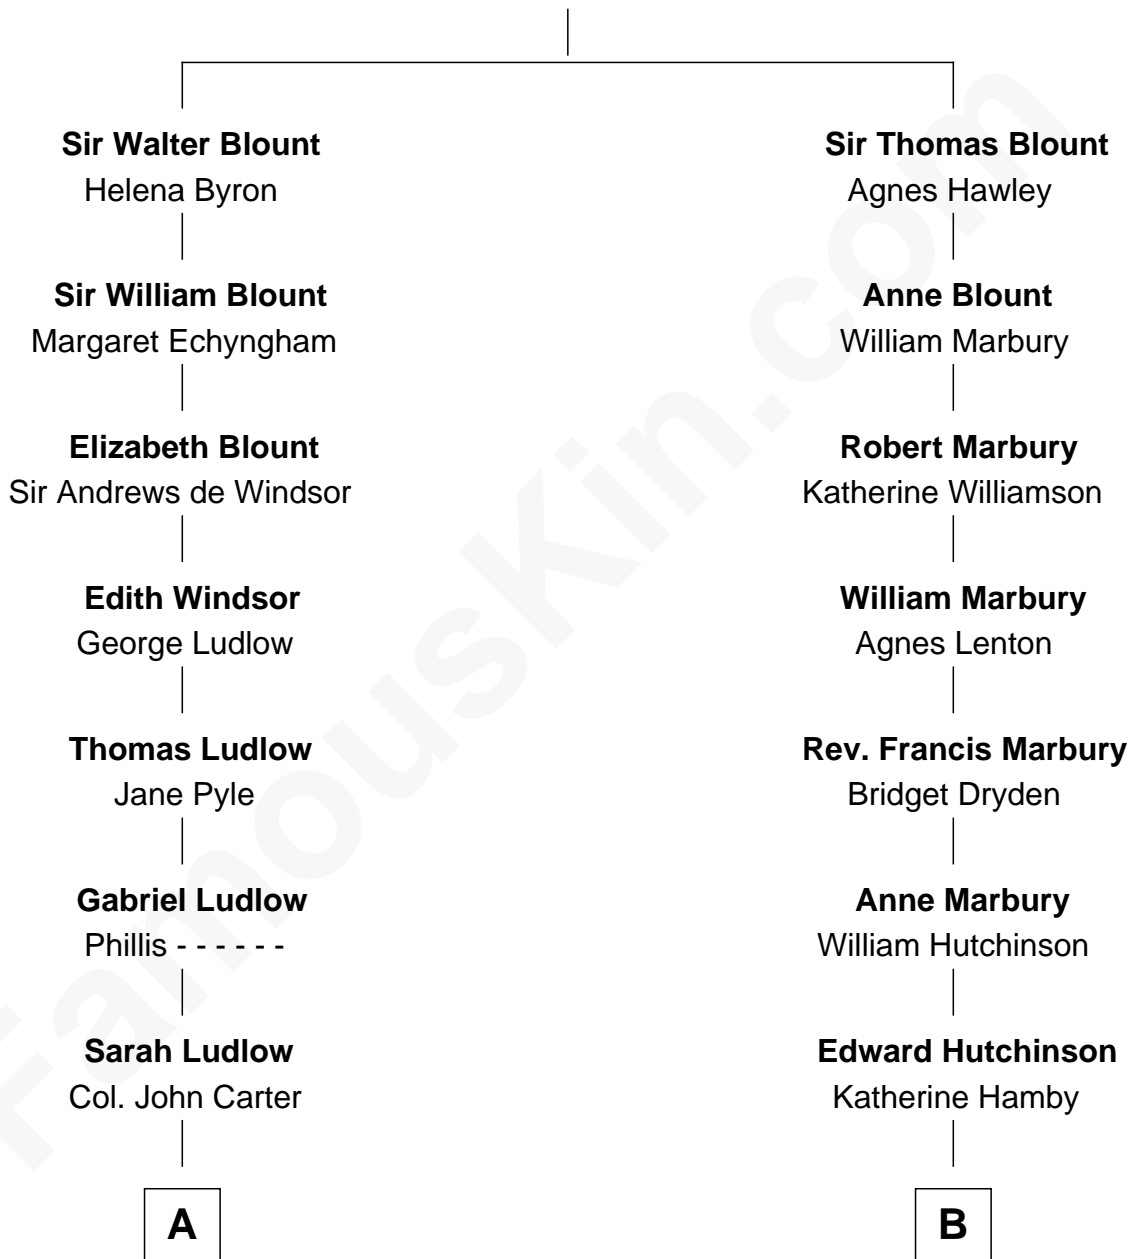

FamousKin.com
Relationship Chart of
Benjamin Harrison
23rd U.S. President

12th cousin 6 times removed of
George W. Bush
43rd U.S. President

Sir Thomas Blount
 Margaret de Gresley

C

George Herbert Walker Bush

Barbara Pierce

George W. Bush

43rd U.S. President

FamousKin.com