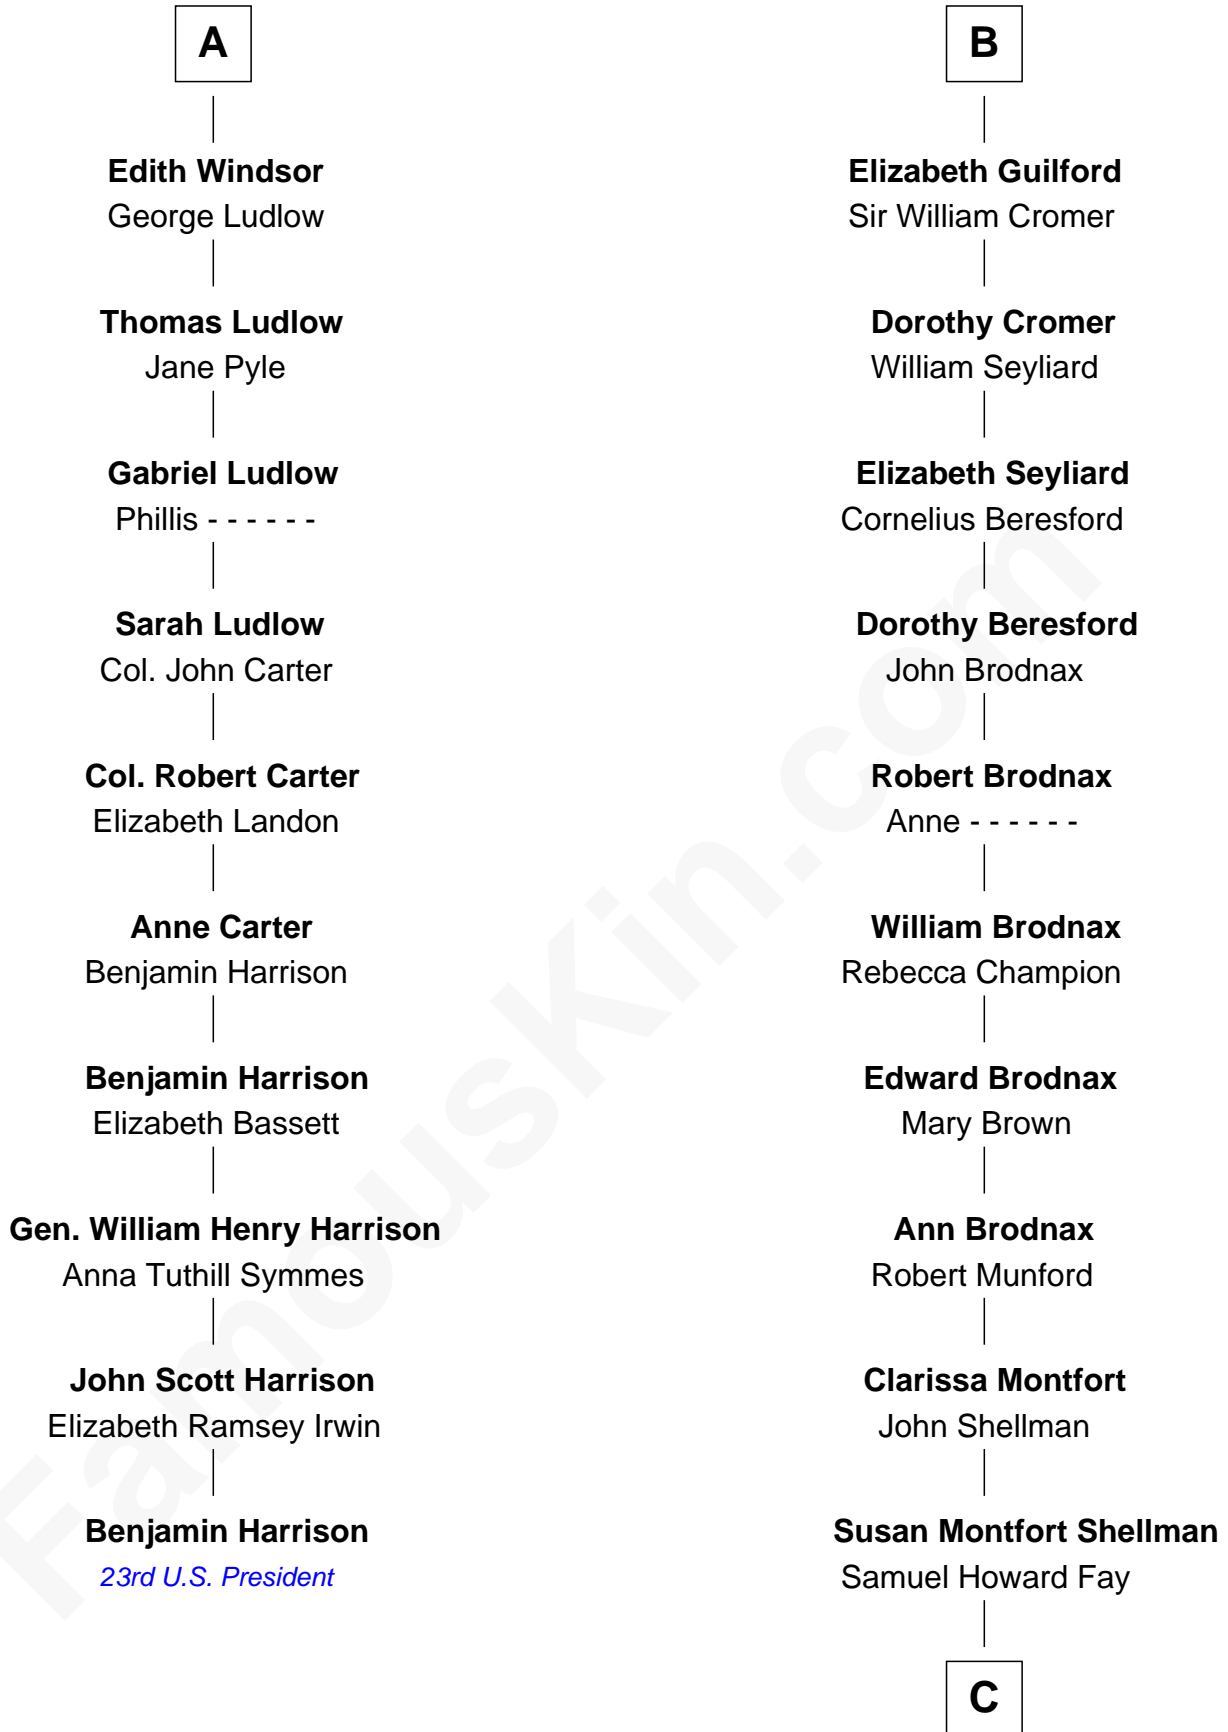

FamousKin.com
Relationship Chart of
Benjamin Harrison
23rd U.S. President

16th cousin 5 times removed of

George W. Bush
43rd U.S. President

Sir Hugh de Courtenay
 Agnes de St. John

C

Harriet Eleanor Fay
Rev. James Smith Bush

Samuel Prescott Bush
Flora Sheldon

Prescott Sheldon Bush
Dorothy Wear Walker

George Herbert Walker Bush
Barbara Pierce

George W. Bush
43rd U.S. President

FamousKin.com