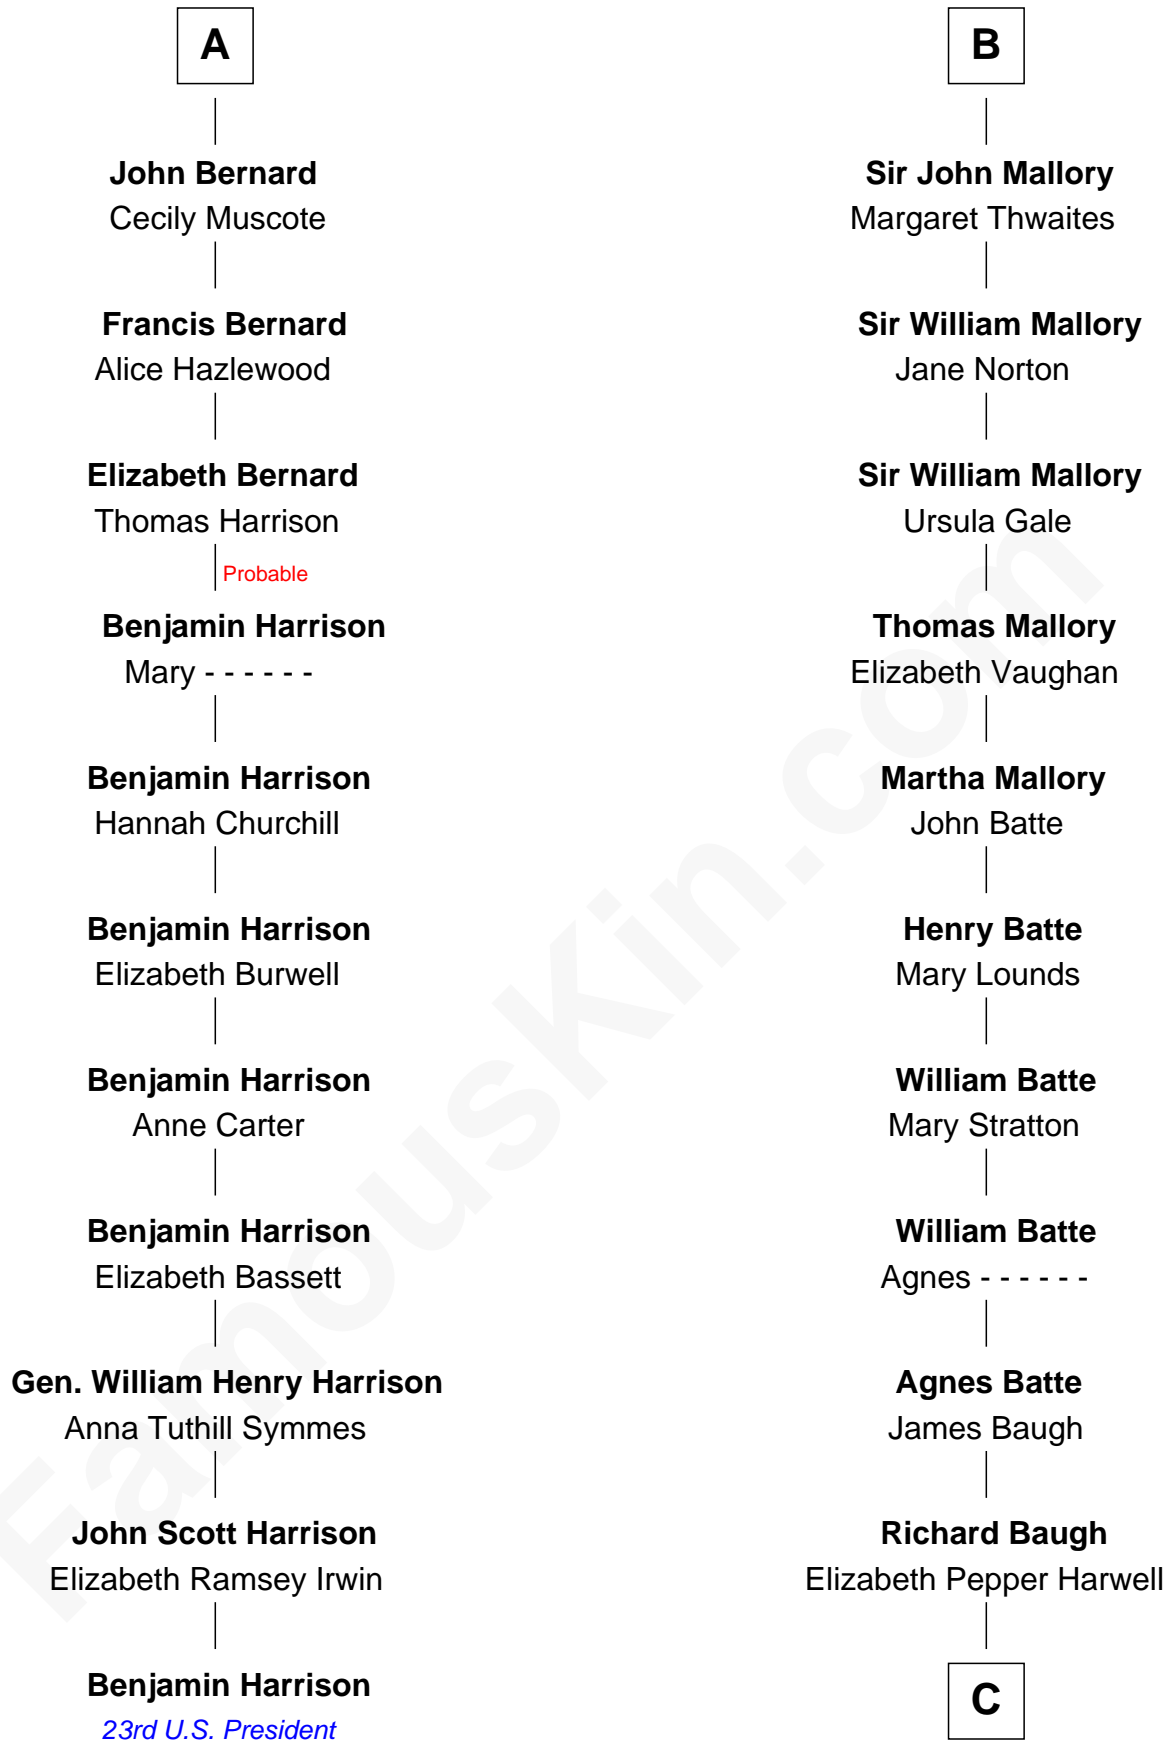

**FamousKin.com**  
**Relationship Chart of**  
**Benjamin Harrison**  
*23rd U.S. President*

**17th cousin 3 times removed of**  
**Judy Garland**  
*Singer and Movie Actress*

**C**

John Aldridge Baugh

Mary Ann Marable