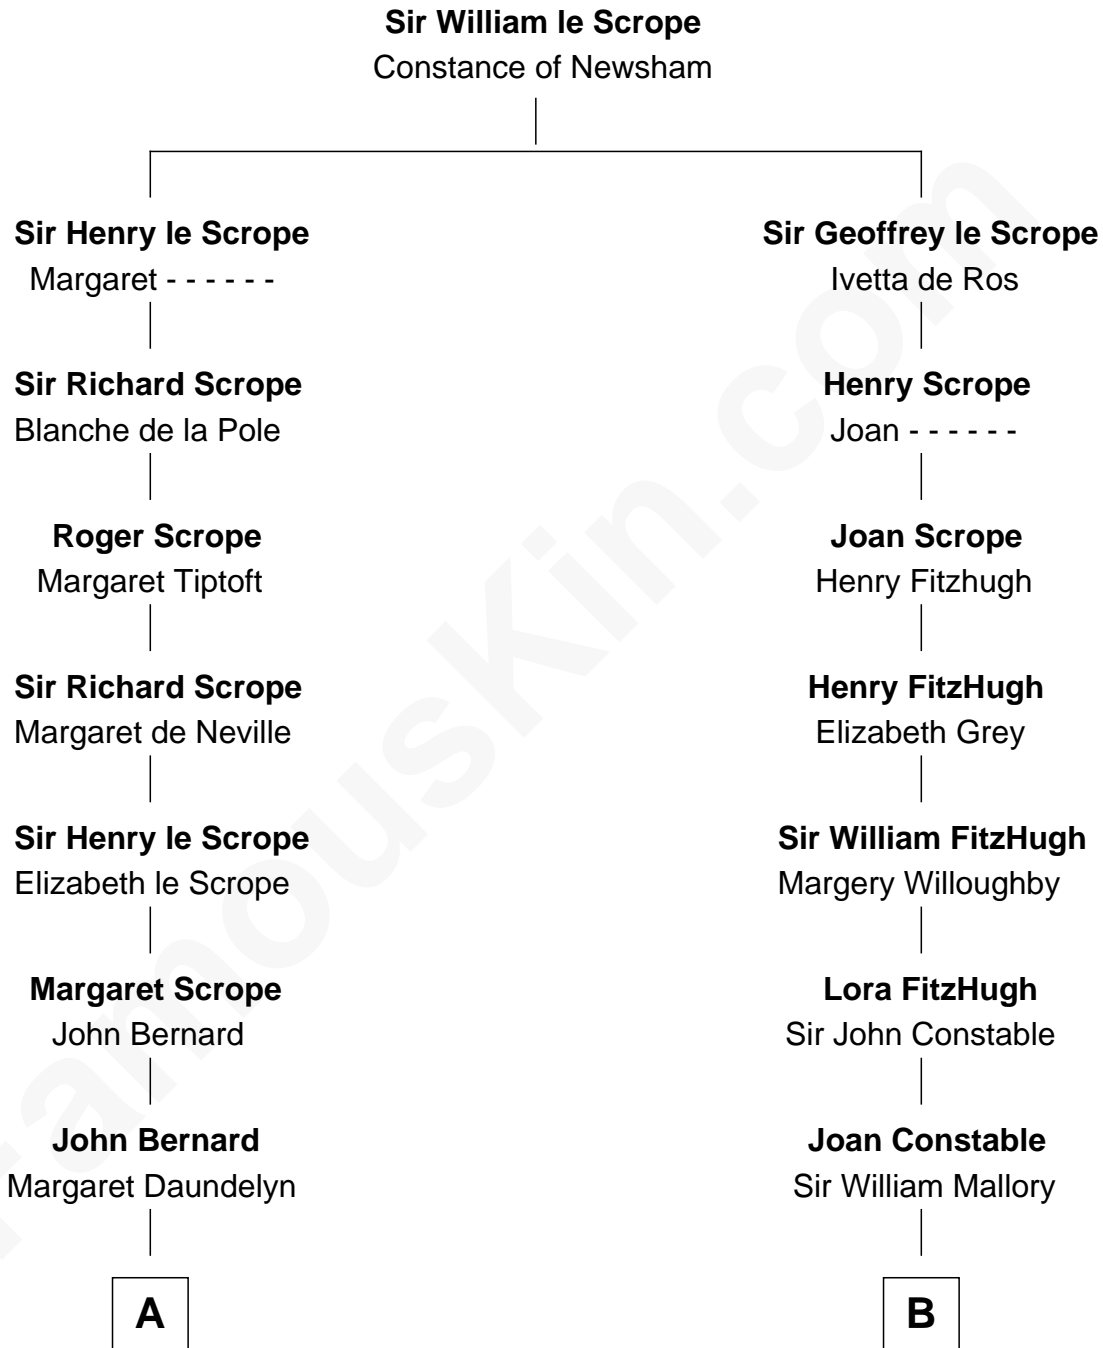

**FamousKin.com**  
**Relationship Chart of**  
**Benjamin Harrison**  
*23rd U.S. President*

**17th cousin 3 times removed of**  
**Judy Garland**  
*Singer and Movie Actress*

**C**

John Aldridge Baugh

Mary Ann Marable

Elizabeth Baugh

William Tecumseh Gumm

Francis Avent Gumm

Ethel Marian Milne

Judy Garland

*Singer and Movie Actress*

FamousKin.com