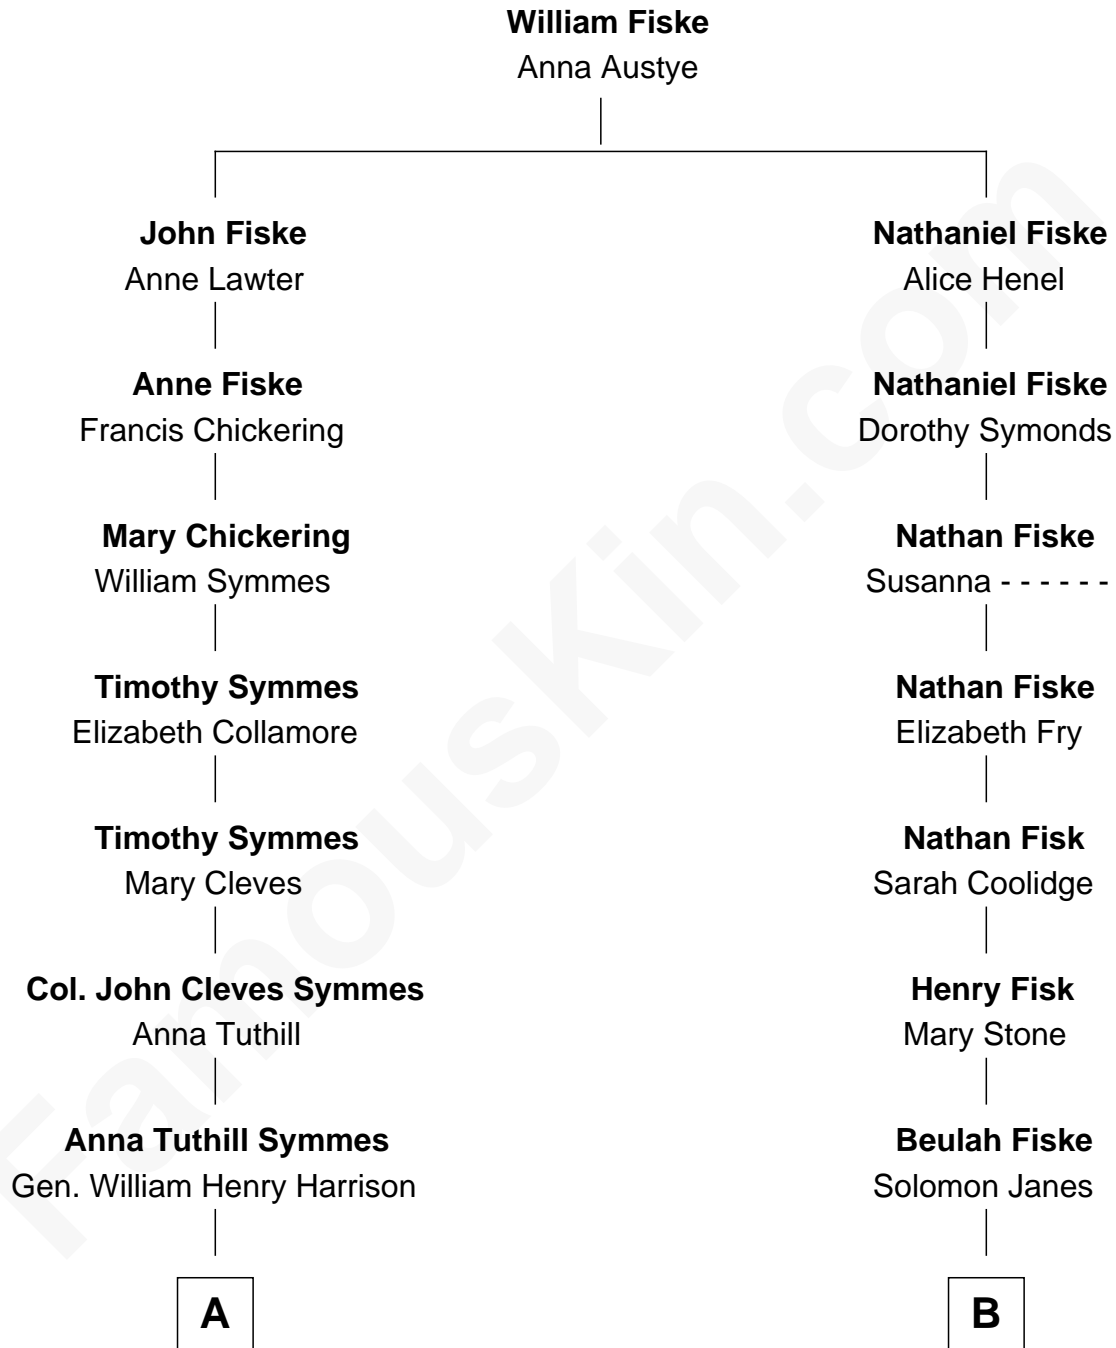

FamousKin.com
Relationship Chart of
Benjamin Harrison
23rd U.S. President

8th cousin 3 times removed of
Henry Fonda
Movie Actor

A

John Scott Harrison
Elizabeth Ramsey Irwin

Benjamin Harrison
23rd U.S. President

B

Nathan Janes
Celinda Dexter

Henry Clinton Jaynes
Almira Louger Jacobs

Henry Silas Jaynes
Elma L. Lanphear

Herberta Elma Jaynes
William Brace Fonda

Henry Fonda
Movie Actor

FamousKin.com