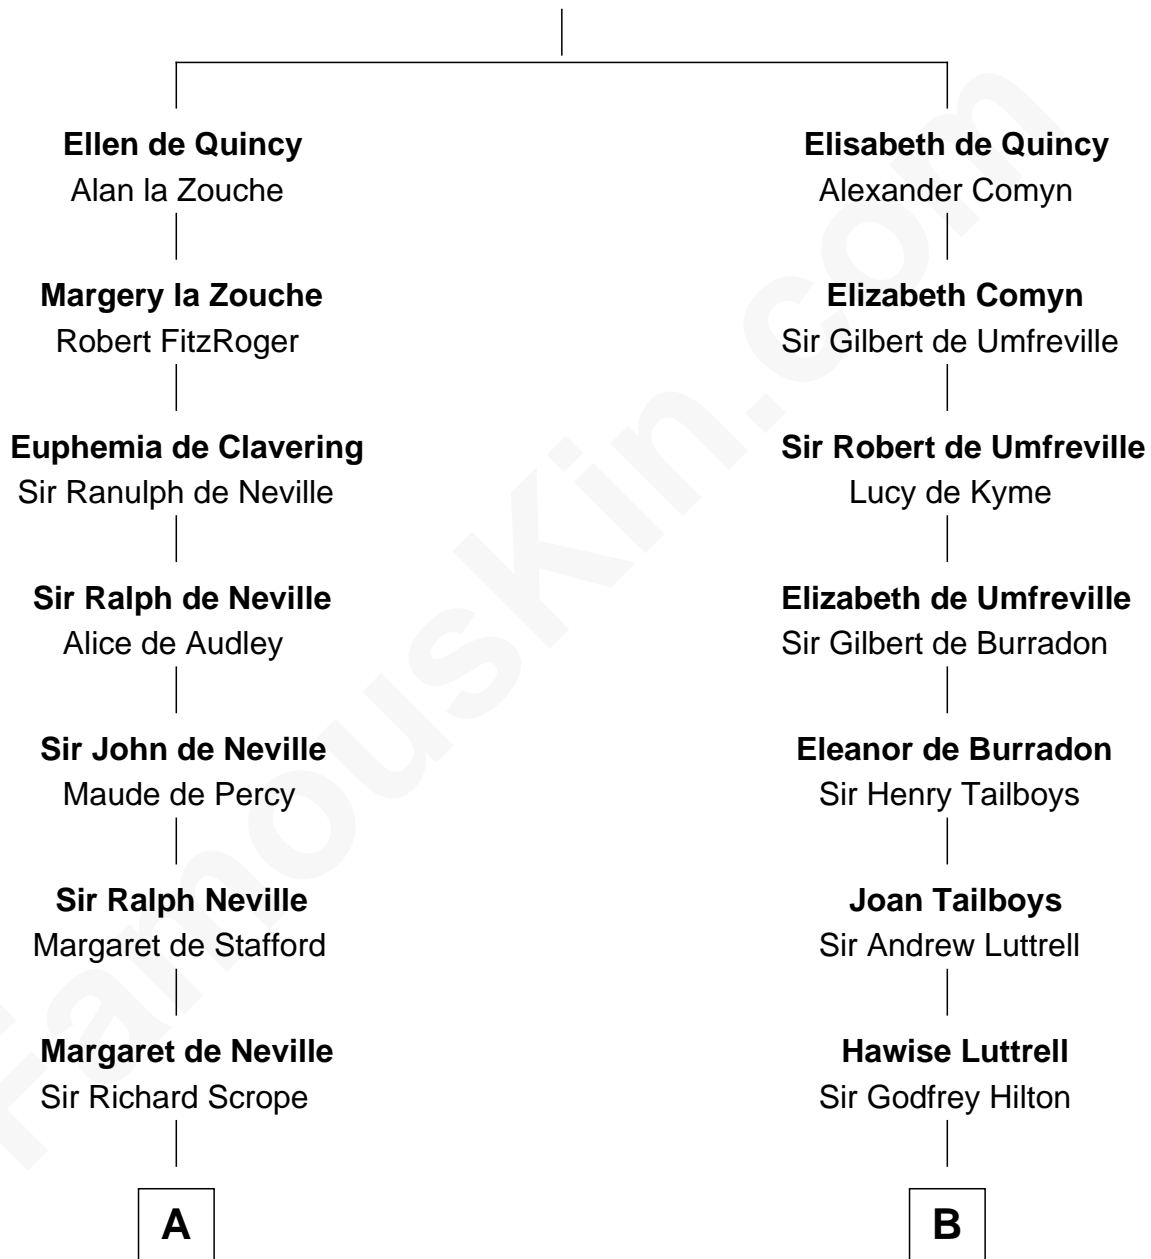

## Relationship Chart of

### Benjamin Harrison

23rd U.S. President

20th cousin of

### Lucretia (Rudolph) Garfield

First Lady of President James Garfield

**Sir Roger de Quincy**

Helen of Galloway

**C**

**Benjamin Harrison**

Elizabeth Bassett

**Gen. William Henry Harrison**

Anna Tuthill Symmes

**John Scott Harrison**

Elizabeth Ramsey Irwin

**Benjamin Harrison**

*23rd U.S. President*

**D**

**John Greene**

Azubah Ward