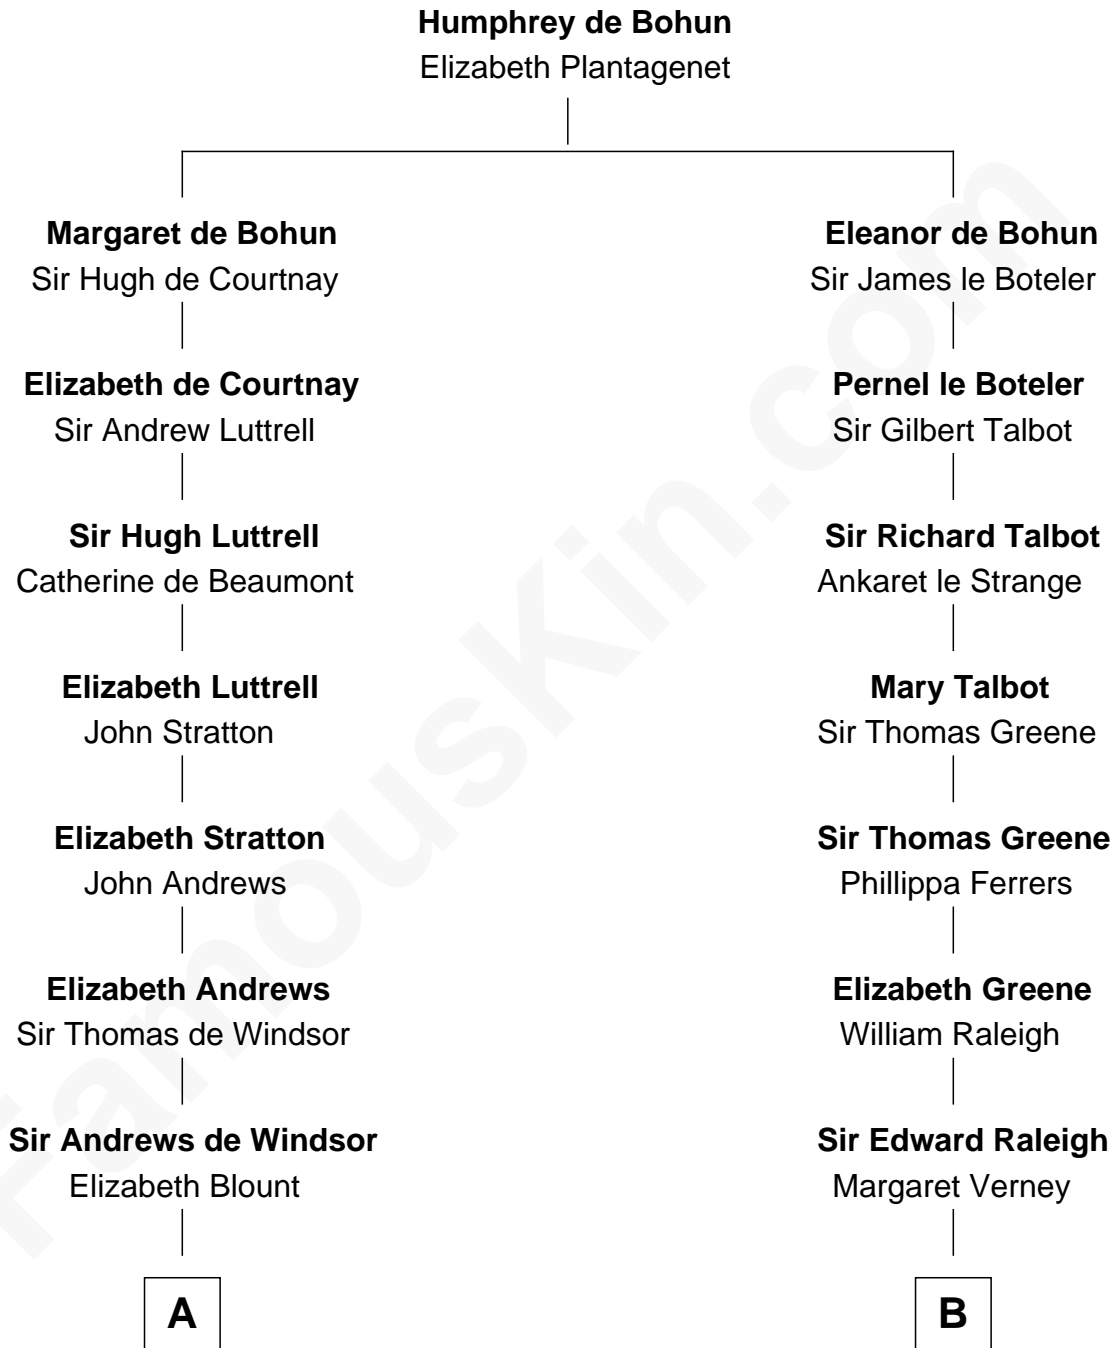

**FamousKin.com**  
**Relationship Chart of**  
**Benjamin Harrison**  
*23rd U.S. President*

**16th cousin 2 times removed of**  
**Lucretia (Rudolph) Garfield**  
*First Lady of President James Garfield*

C

Arabella Greene Mason

Zebulon Rudolph

Lucretia (Rudolph) Garfield

*First Lady of James Garfield*

FamousKin.com