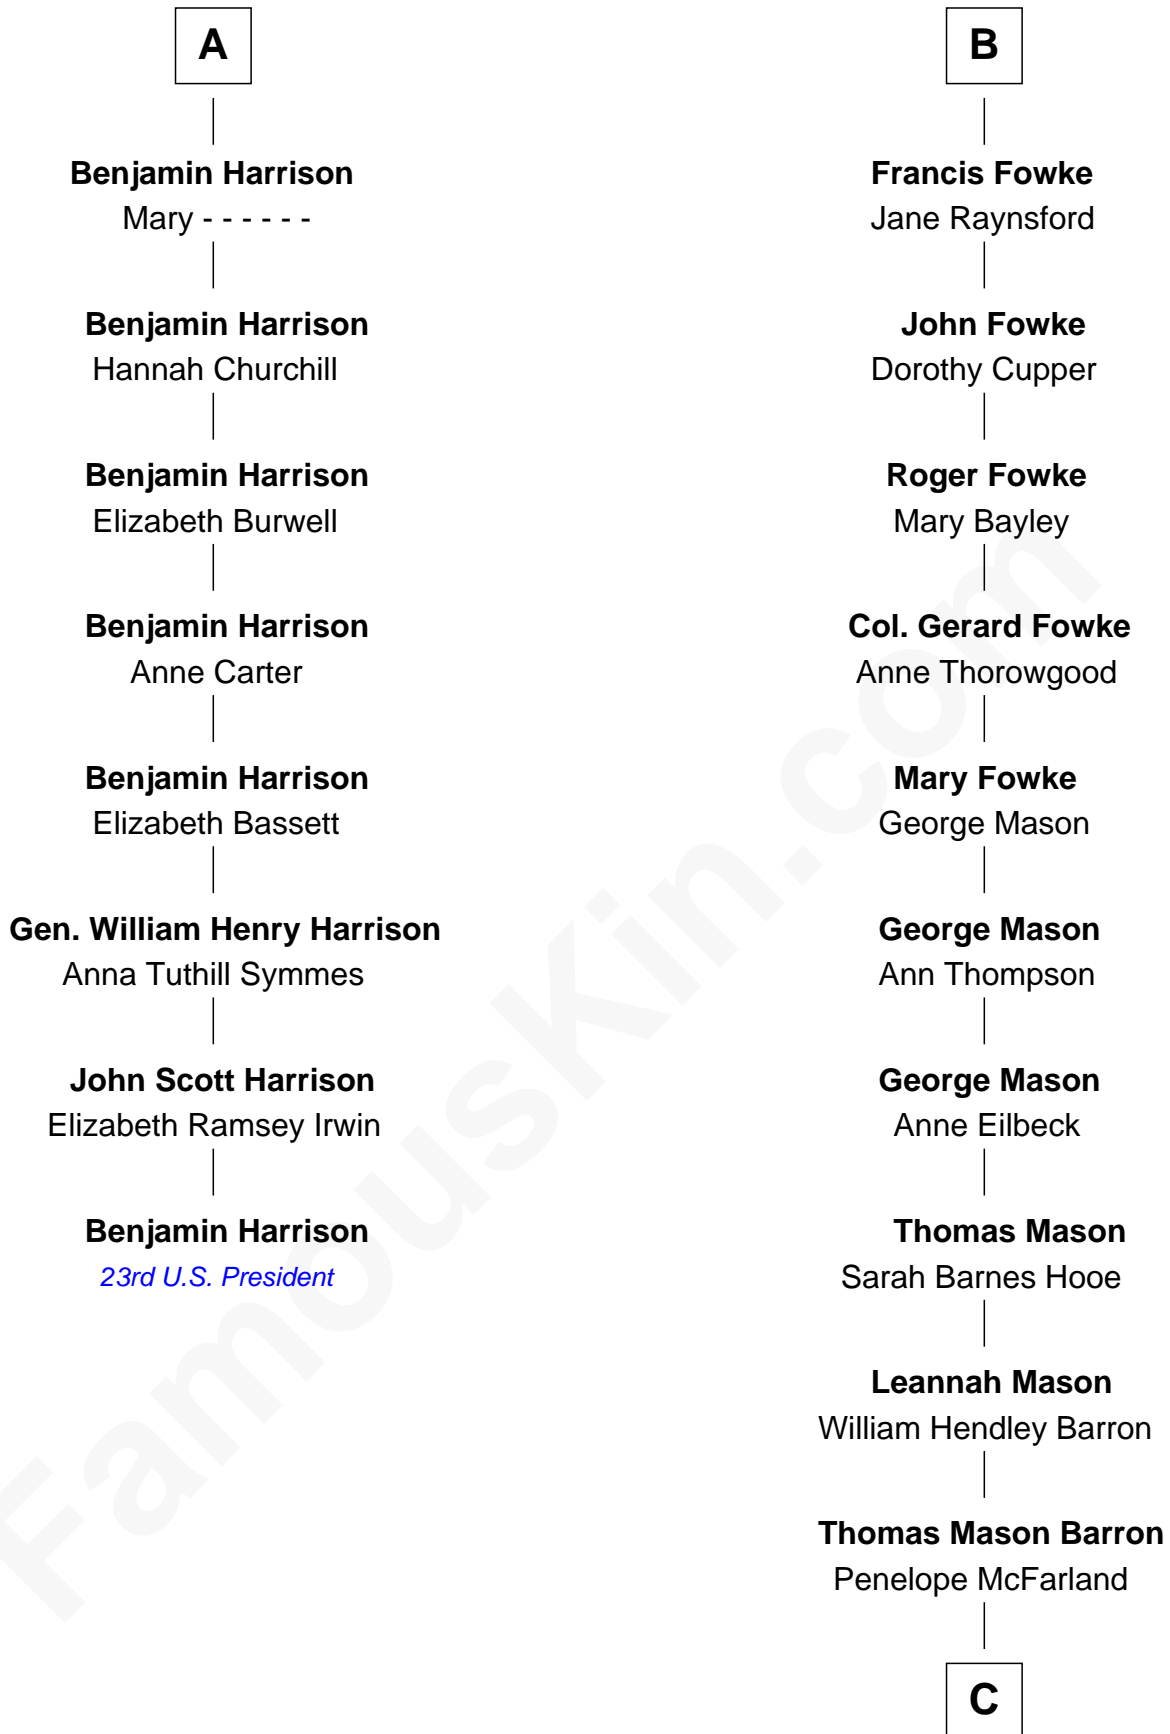

FamousKin.com
Relationship Chart of
Benjamin Harrison
23rd U.S. President

14th cousin 7 times removed of
Paris Hilton
Socialite and TV Personality

Stephen le Scrope
 Margery de Welles

John le Scrope
 Elizabeth Chaworth

Maude le Scrope
 Sir Baldwin Freville

Elizabeth le Scrope
 Sir Henry le Scrope

Joyce Freville
 Sir Roger Aston

Margaret Scrope
 John Bernard

Sir Robert Aston
 Isabel Brereton

John Bernard
 Margaret Daundelyn

John Aston
 Elizabeth Delves

John Bernard
 Cecily Muscote

Margaret Aston
 John Kinnersley

Francis Bernard
 Alice Hazlewood

Isabel Kinnersley
 John Bradshaw

Elizabeth Bernard
 Thomas Harrison

Anne Bradshaw
 John Fowke

Probable

A

B

C

William Thomas Barron

Mary Mulligan

Mary Adelaide Barron

Conrad Nicholson Hilton