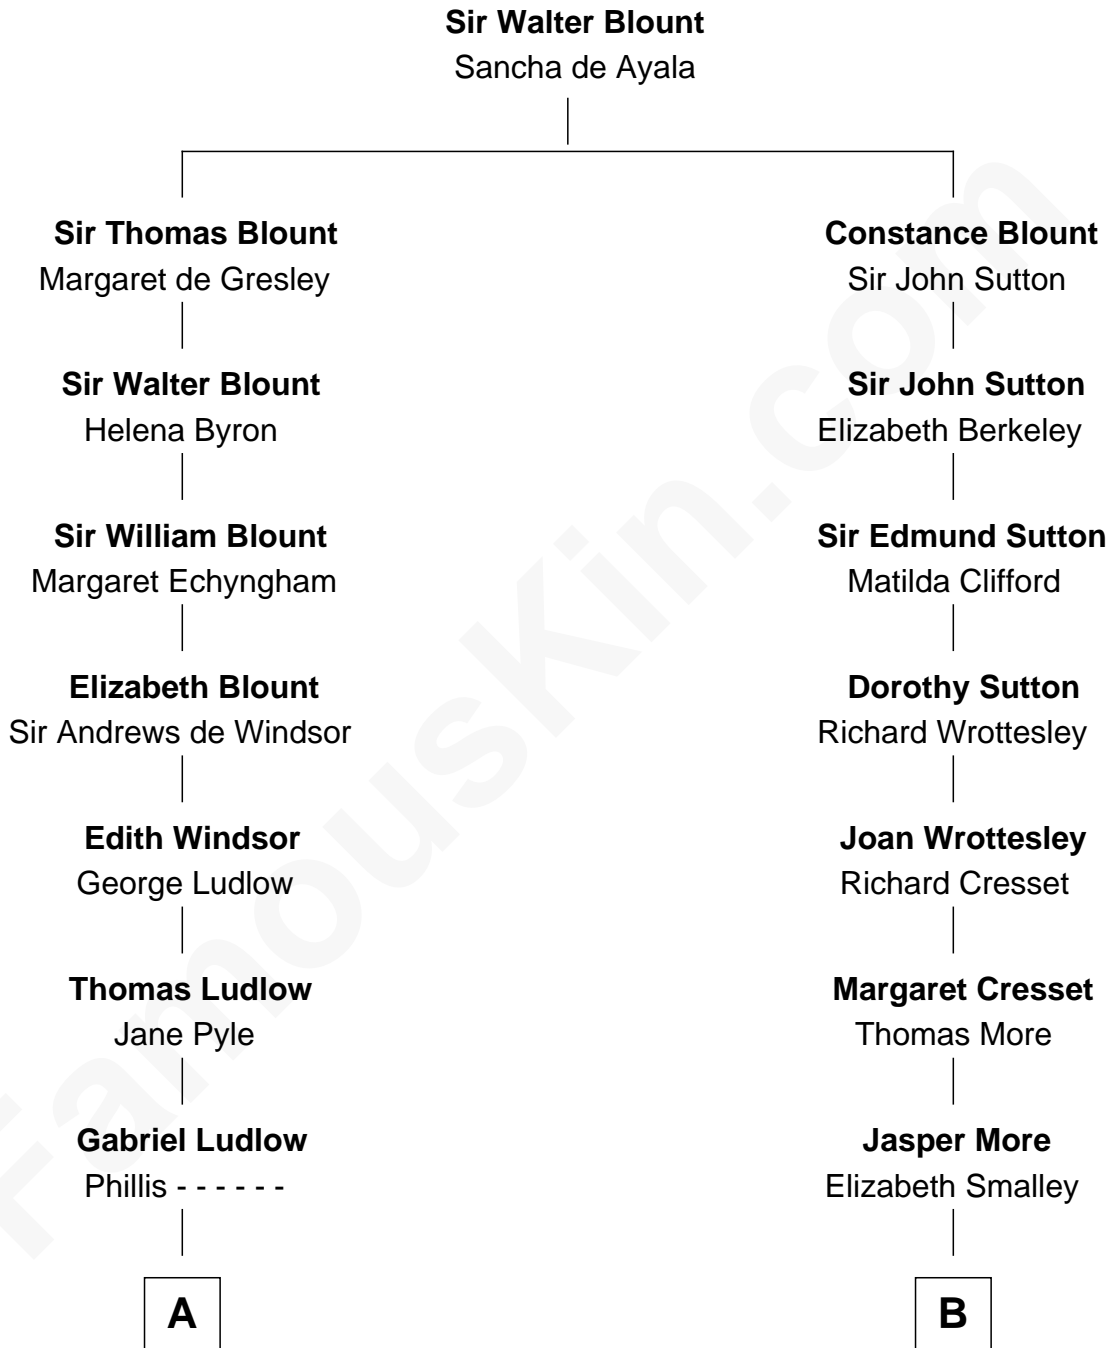

FamousKin.com Relationship Chart of

Benjamin Harrison

23rd U.S. President

8th cousin 5 times removed of

Richard More

(c1614 - c1696) Mayflower passenger 1620

MAYFLOWER

A

Sarah Ludlow
Col. John Carter

Col. Robert Carter
Elizabeth Landon

Anne Carter
Benjamin Harrison

Benjamin Harrison
Elizabeth Bassett

Gen. William Henry Harrison
Anna Tuthill Symmes

John Scott Harrison
Elizabeth Ramsey Irwin

Benjamin Harrison
23rd U.S. President

B

Katherine More
Col. Samuel More

Richard More
Mayflower passenger 1620

FamousKin.com