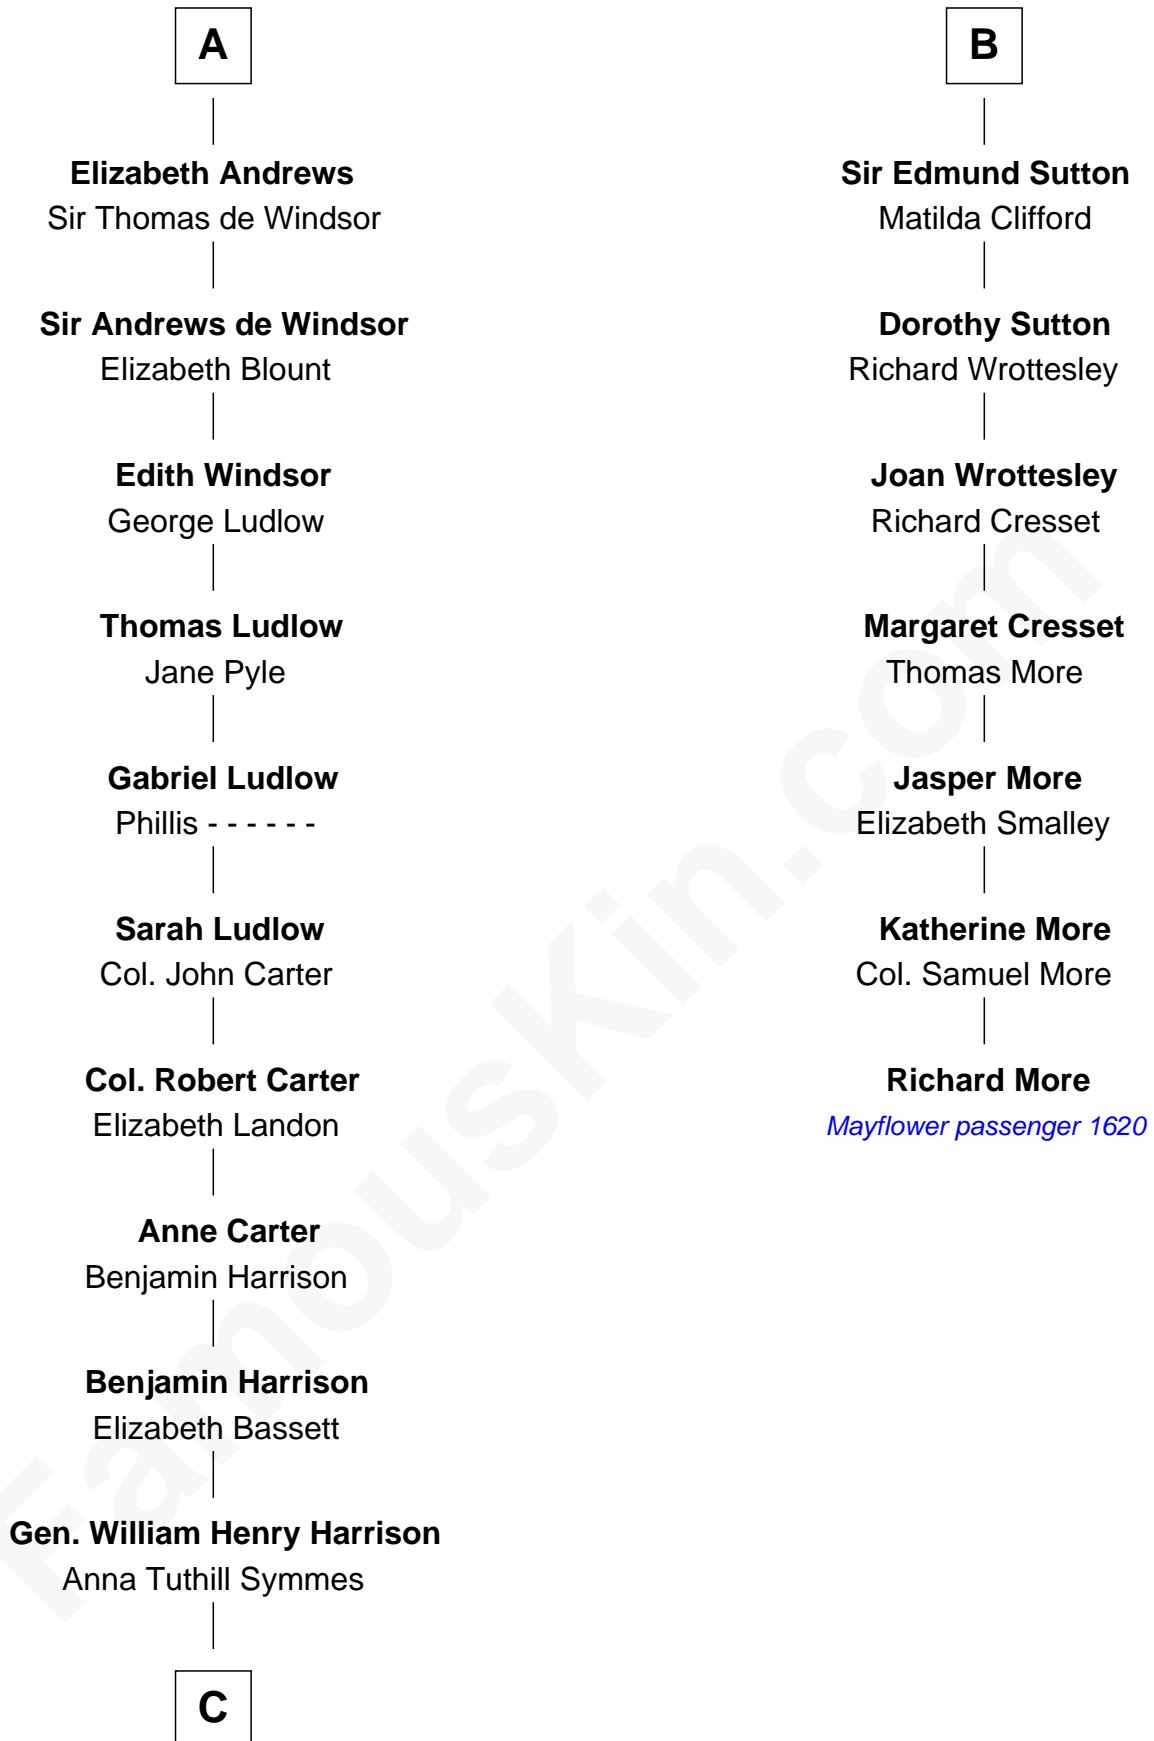

FamousKin.com

Relationship Chart of

Benjamin Harrison

23rd U.S. President

13th cousin 5 times removed of

Richard More

(c1614 - c1696) Mayflower passenger 1620

MAYFLOWER

Sir Hugh le Despencer

Aveline Basset

C

—
John Scott Harrison
Elizabeth Ramsey Irwin

—
Benjamin Harrison
23rd U.S. President

FamousKin.com