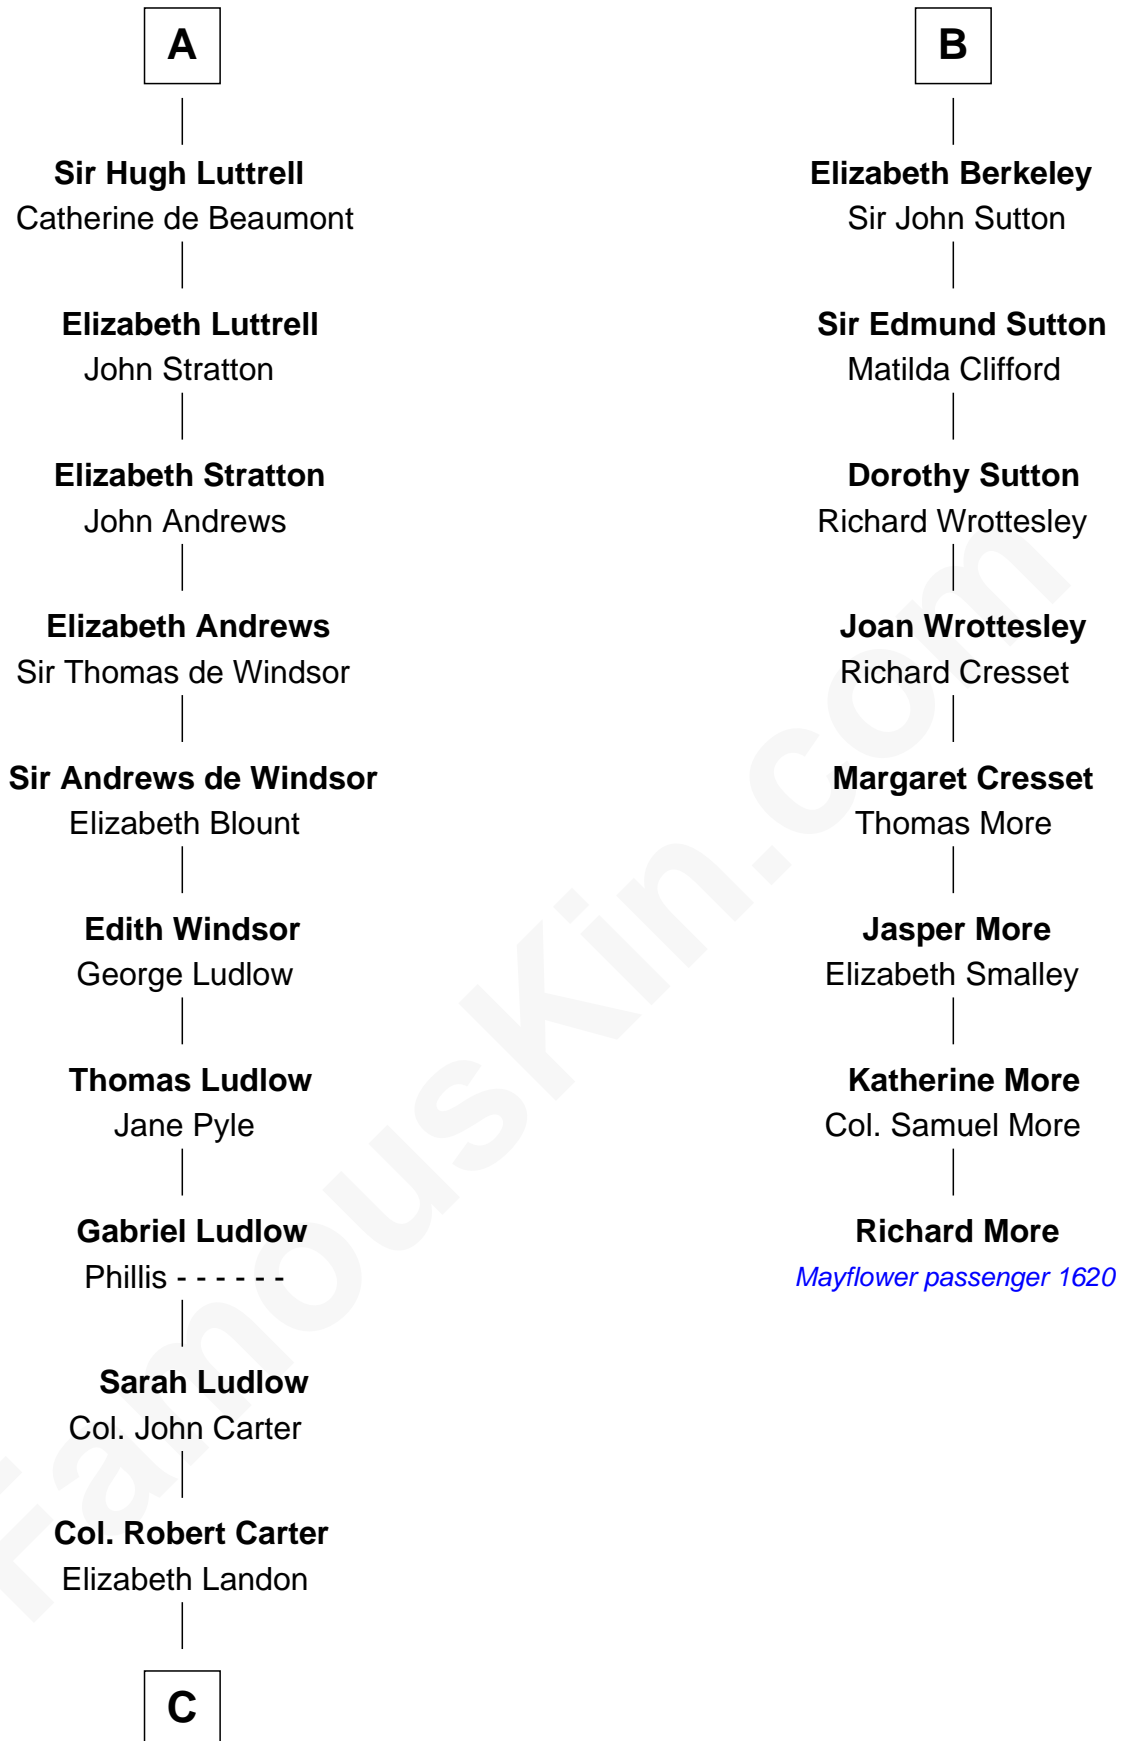

FamousKin.com

Relationship Chart of

Benjamin Harrison

23rd U.S. President

14th cousin 7 times removed of

Richard More

(c1614 - c1696) Mayflower passenger 1620

MAYFLOWER

C

—
Anne Carter
Benjamin Harrison

—
Benjamin Harrison
Elizabeth Bassett

—
Gen. William Henry Harrison
Anna Tuthill Symmes

—
John Scott Harrison
Elizabeth Ramsey Irwin

—
Benjamin Harrison
23rd U.S. President