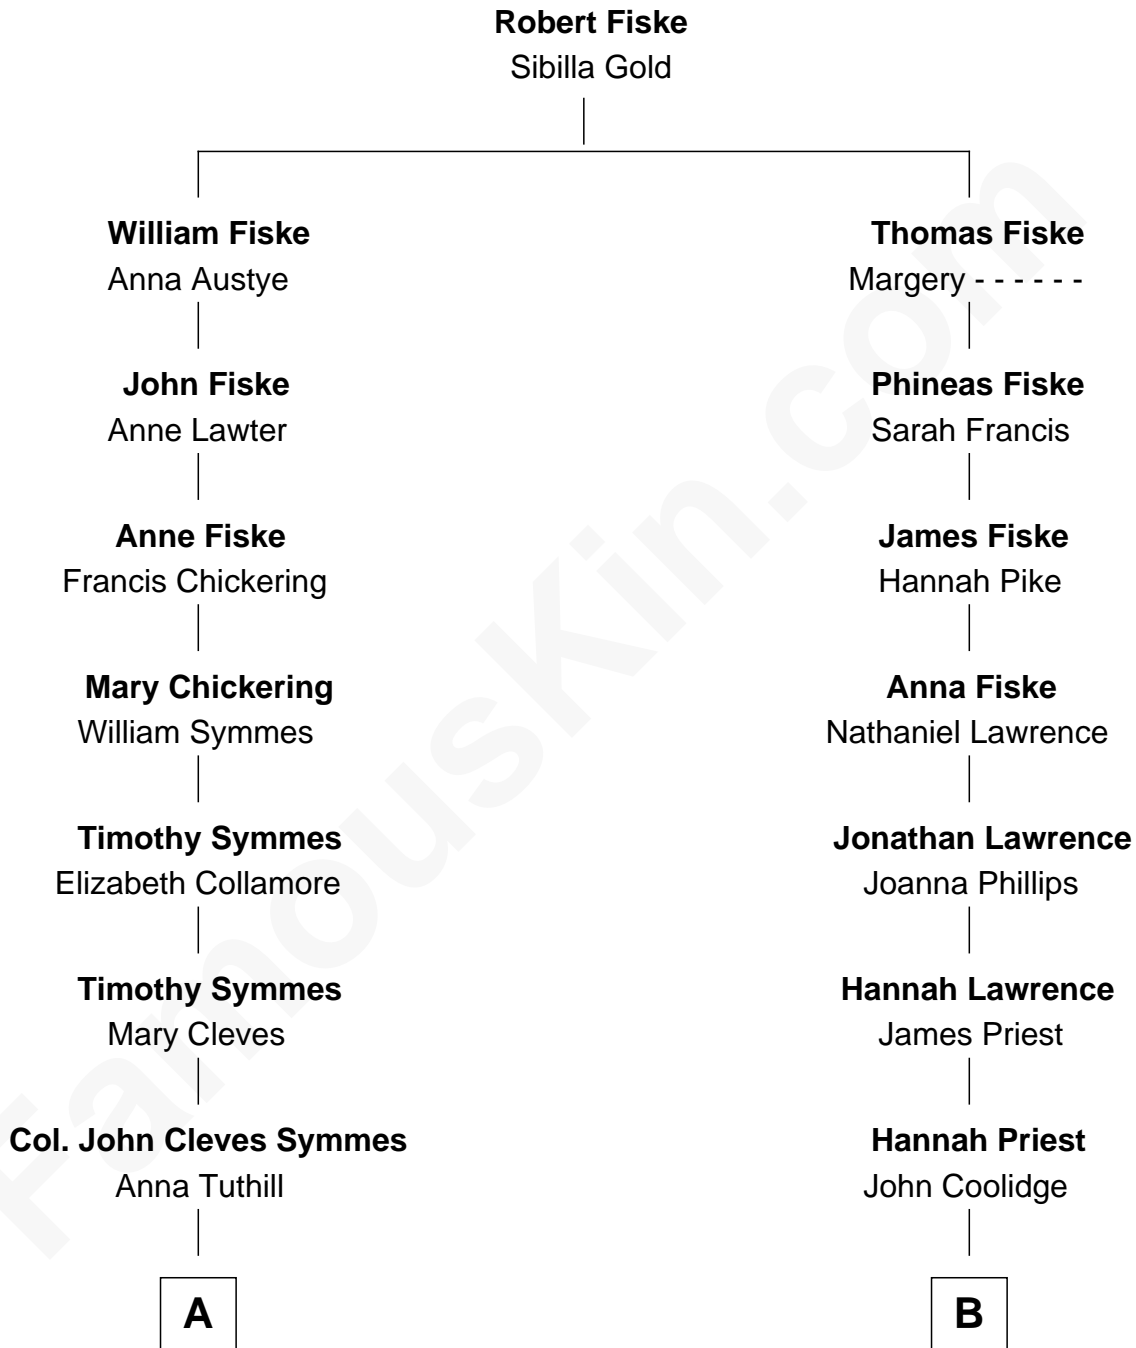

FamousKin.com
Relationship Chart of
Benjamin Harrison
23rd U.S. President

9th cousin 1 time removed of
Calvin Coolidge
30th U.S. President

A

Anna Tuthill Symmes
Gen. William Henry Harrison

John Scott Harrison
Elizabeth Ramsey Irwin

Benjamin Harrison
23rd U.S. President

B

Calvin Coolidge
Sarah Thompson

Calvin Galusha Coolidge
Sarah Almeda Brewer

Col. John Calvin Coolidge
Victoria Josephine Moor

Calvin Coolidge
30th U.S. President

FamousKin.com