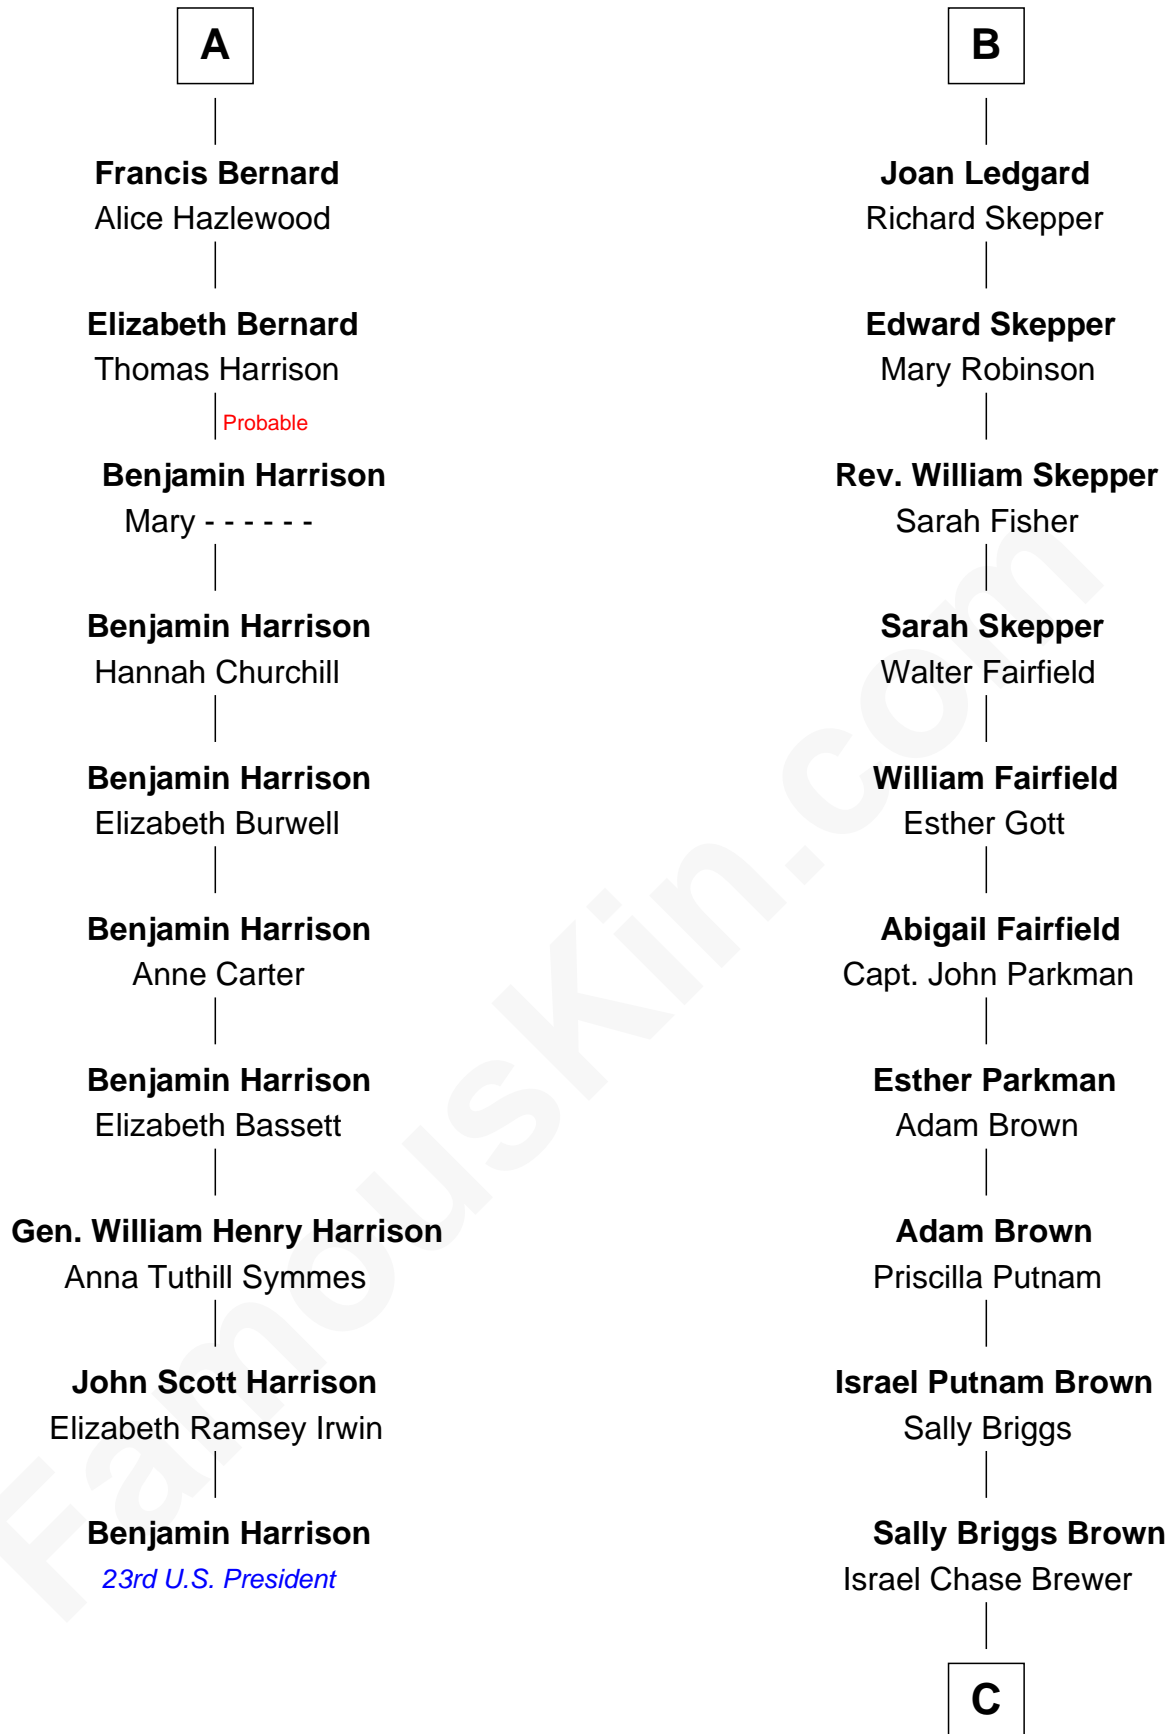

FamousKin.com
Relationship Chart of
Benjamin Harrison
23rd U.S. President

16th cousin 3 times removed of
Calvin Coolidge
30th U.S. President

Sir Ralph de Neville
 Alice de Audley

C

Sarah Almeda Brewer
Calvin Galusha Coolidge

Col. John Calvin Coolidge
Victoria Josephine Moor

Calvin Coolidge
30th U.S. President

FamousKin.com