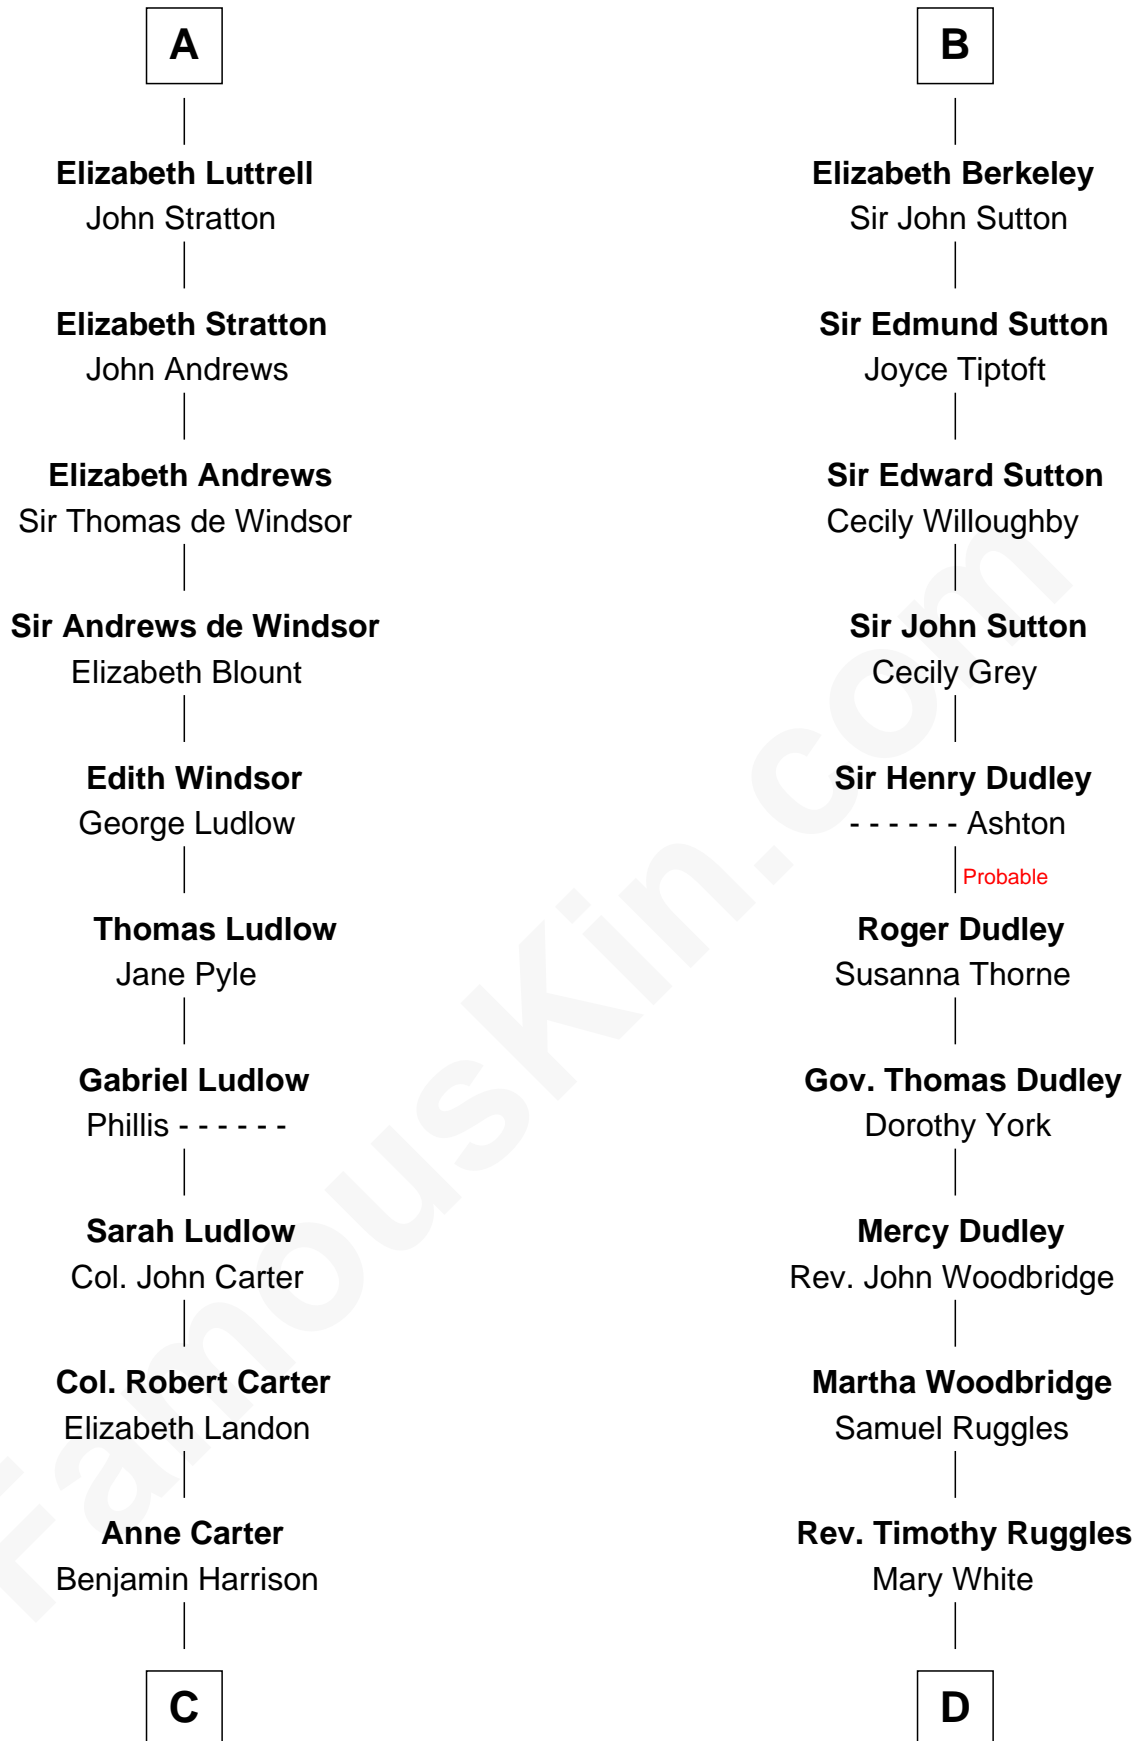

FamousKin.com
Relationship Chart of
Benjamin Harrison
23rd U.S. President

18th cousin 2 times removed of

Bathsheba (Ruggles) Spooner

First woman executed for murder in U.S. by non-British government

C

Benjamin Harrison
Elizabeth Bassett

Gen. William Henry Harrison
Anna Tuthill Symmes

John Scott Harrison
Elizabeth Ramsey Irwin

Benjamin Harrison
23rd U.S. President

D

Timothy Dwight Ruggles
Bathsheba Bourne

Bathsheba (Ruggles) Spooner
First Woman Executed in U.S.