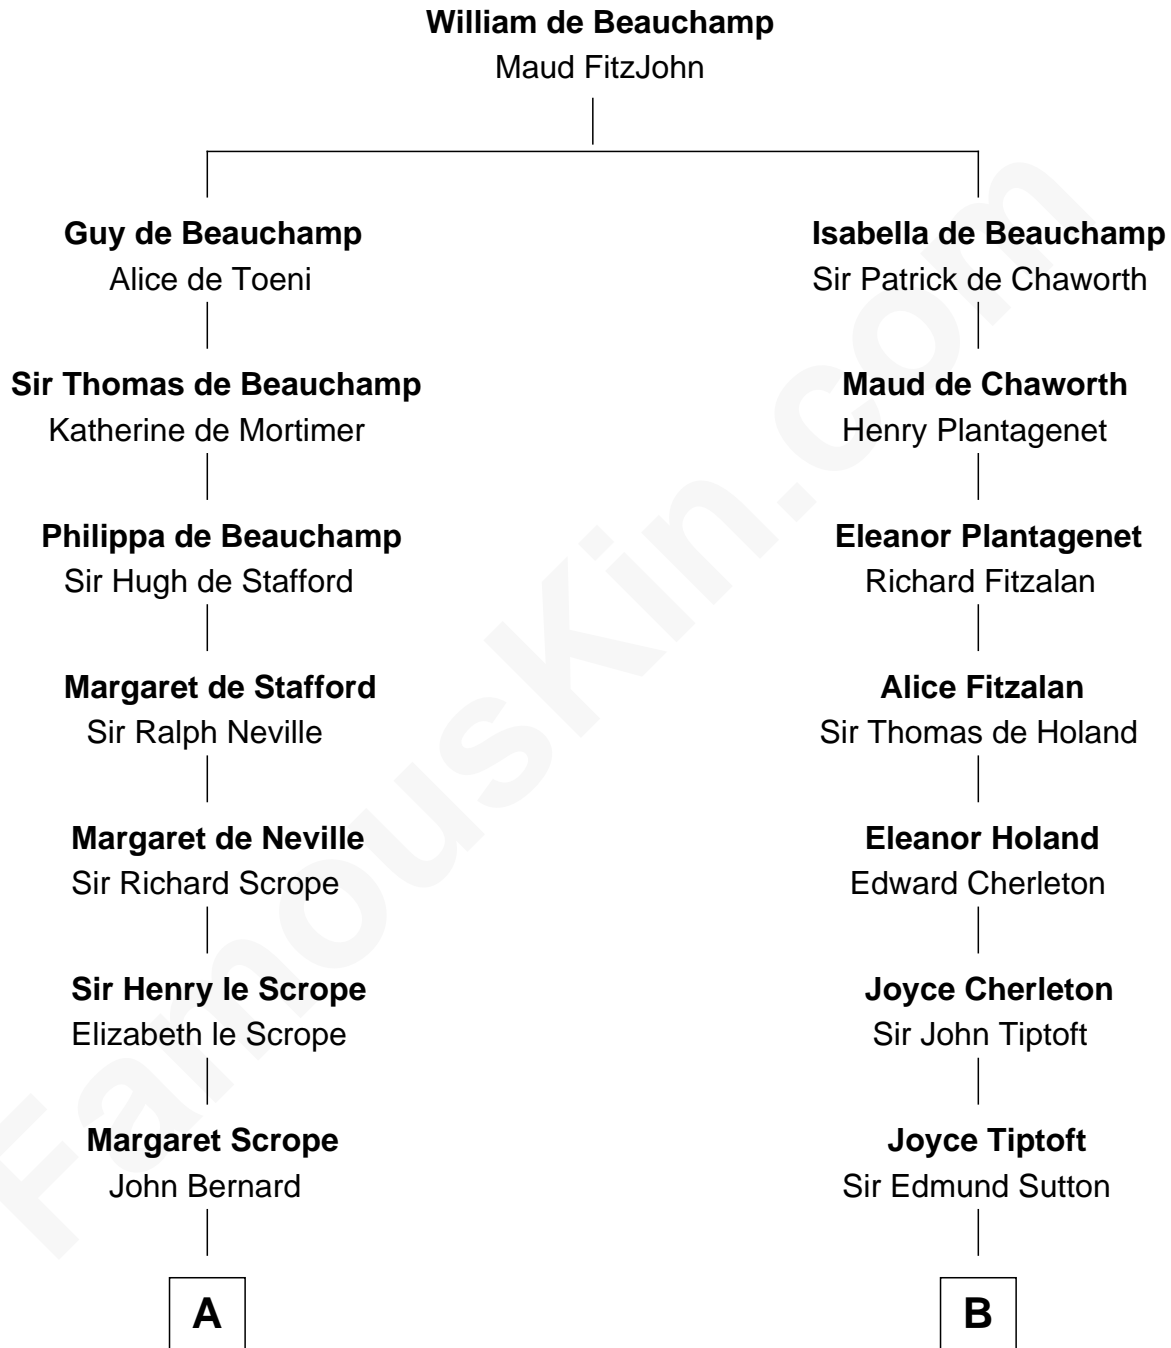

## Relationship Chart of

### Benjamin Harrison

23rd U.S. President

16th cousin 2 times removed of

### Bathsheba (Ruggles) Spooner

First woman executed for murder in U.S. by non-British government

C

John Scott Harrison  
Elizabeth Ramsey Irwin

Benjamin Harrison  
*23rd U.S. President*

FamousKin.com