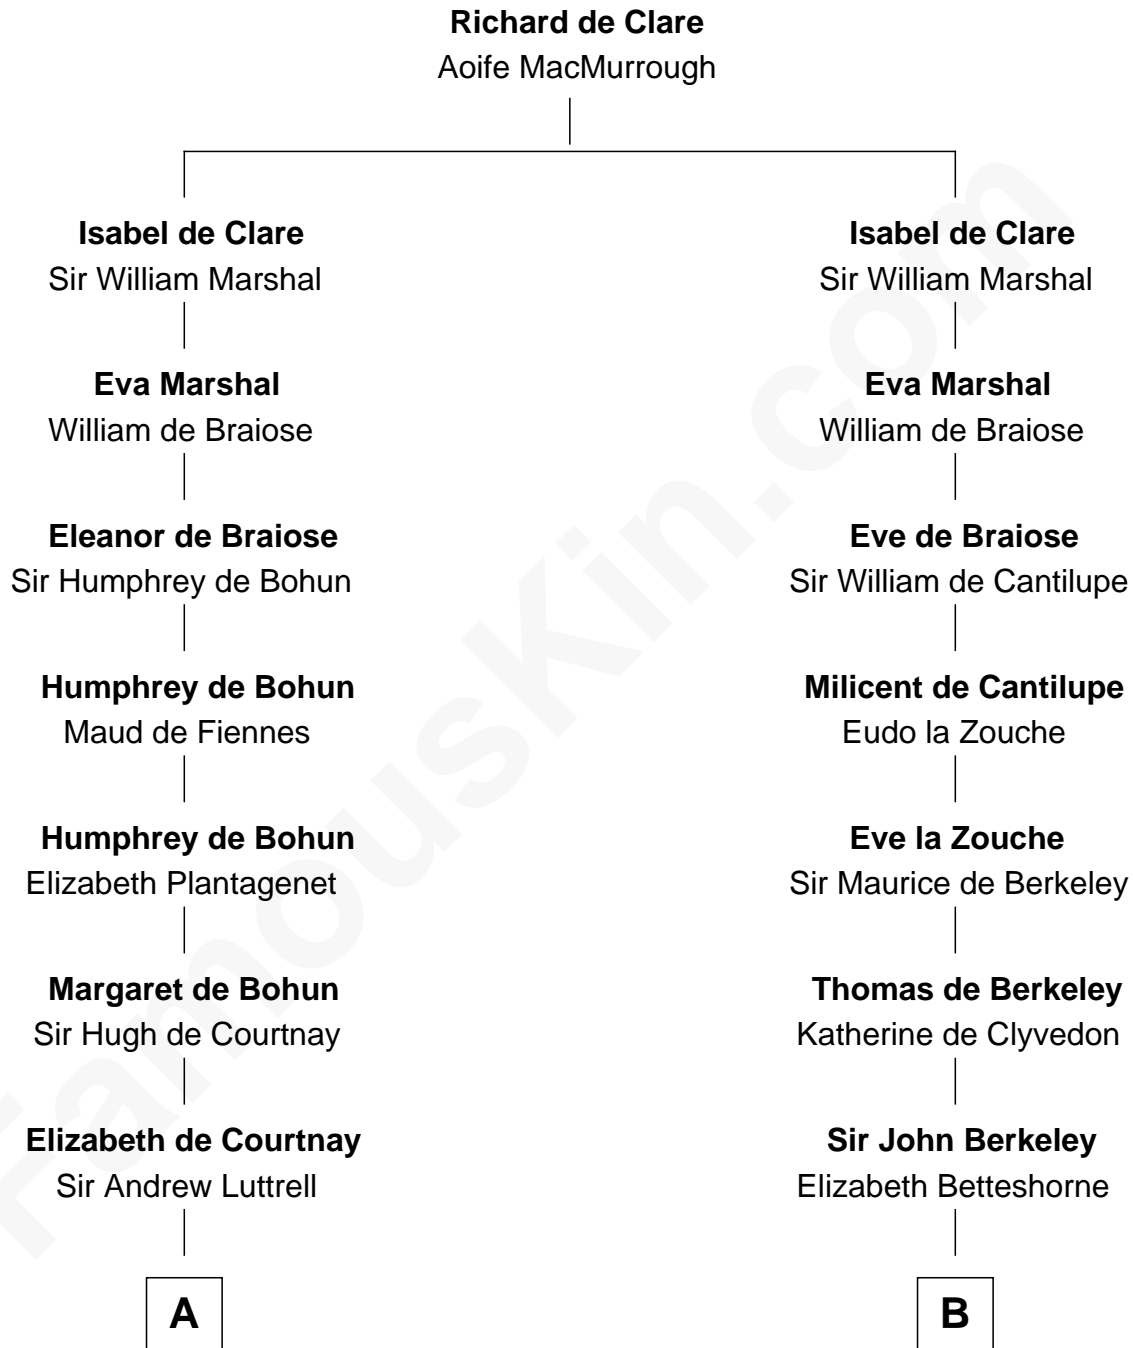

FamousKin.com
Relationship Chart of
Benjamin Harrison
23rd U.S. President

18th cousin 3 times removed of

Bathsheba (Ruggles) Spooner

First woman executed for murder in U.S. by non-British government

C

Anne Carter
Benjamin Harrison

Benjamin Harrison
Elizabeth Bassett

Gen. William Henry Harrison
Anna Tuthill Symmes

John Scott Harrison
Elizabeth Ramsey Irwin

Benjamin Harrison
23rd U.S. President

D

Timothy Dwight Ruggles
Bathsheba Bourne

Bathsheba (Ruggles) Spooner
First Woman Executed in U.S.

FamousKin.com