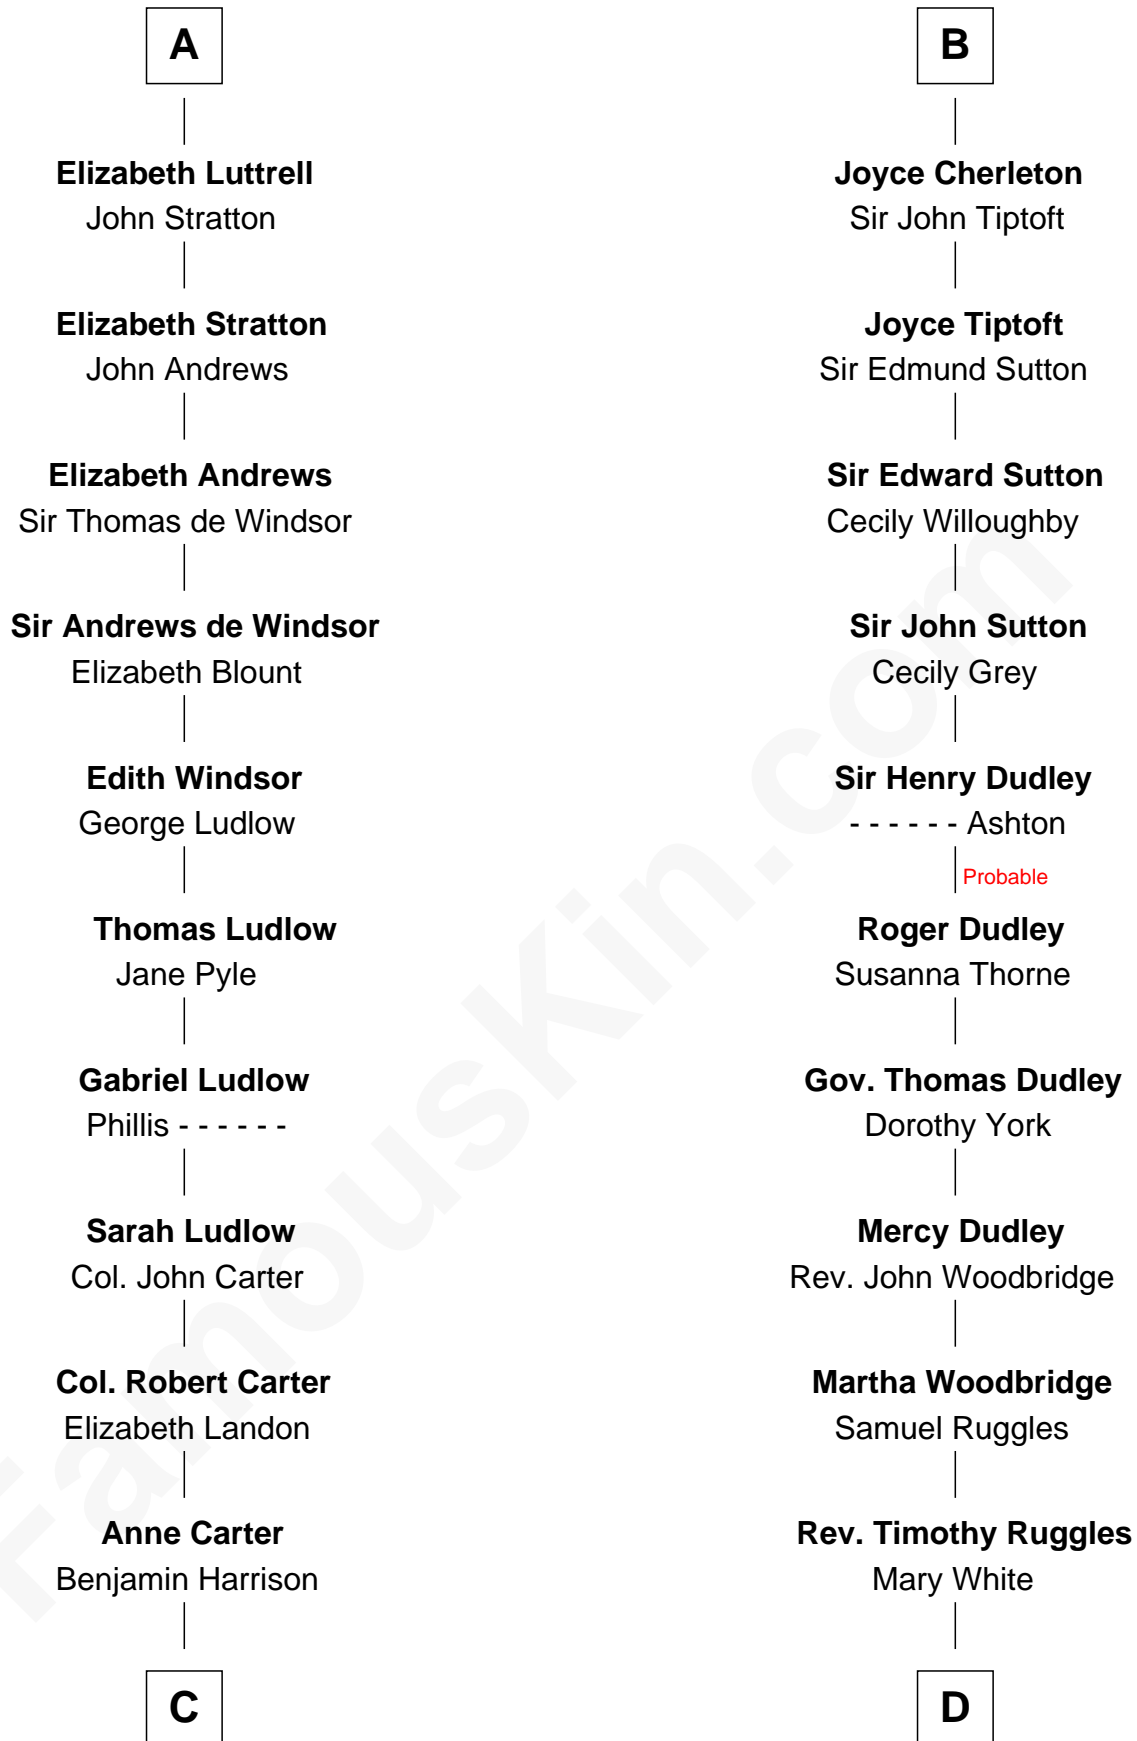

FamousKin.com
Relationship Chart of
Benjamin Harrison
23rd U.S. President

18th cousin 2 times removed of

Bathsheba (Ruggles) Spooner

First woman executed for murder in U.S. by non-British government

C

Benjamin Harrison
Elizabeth Bassett

Gen. William Henry Harrison
Anna Tuthill Symmes

John Scott Harrison
Elizabeth Ramsey Irwin

Benjamin Harrison
23rd U.S. President

D

Timothy Dwight Ruggles
Bathsheba Bourne

Bathsheba (Ruggles) Spooner
First Woman Executed in U.S.