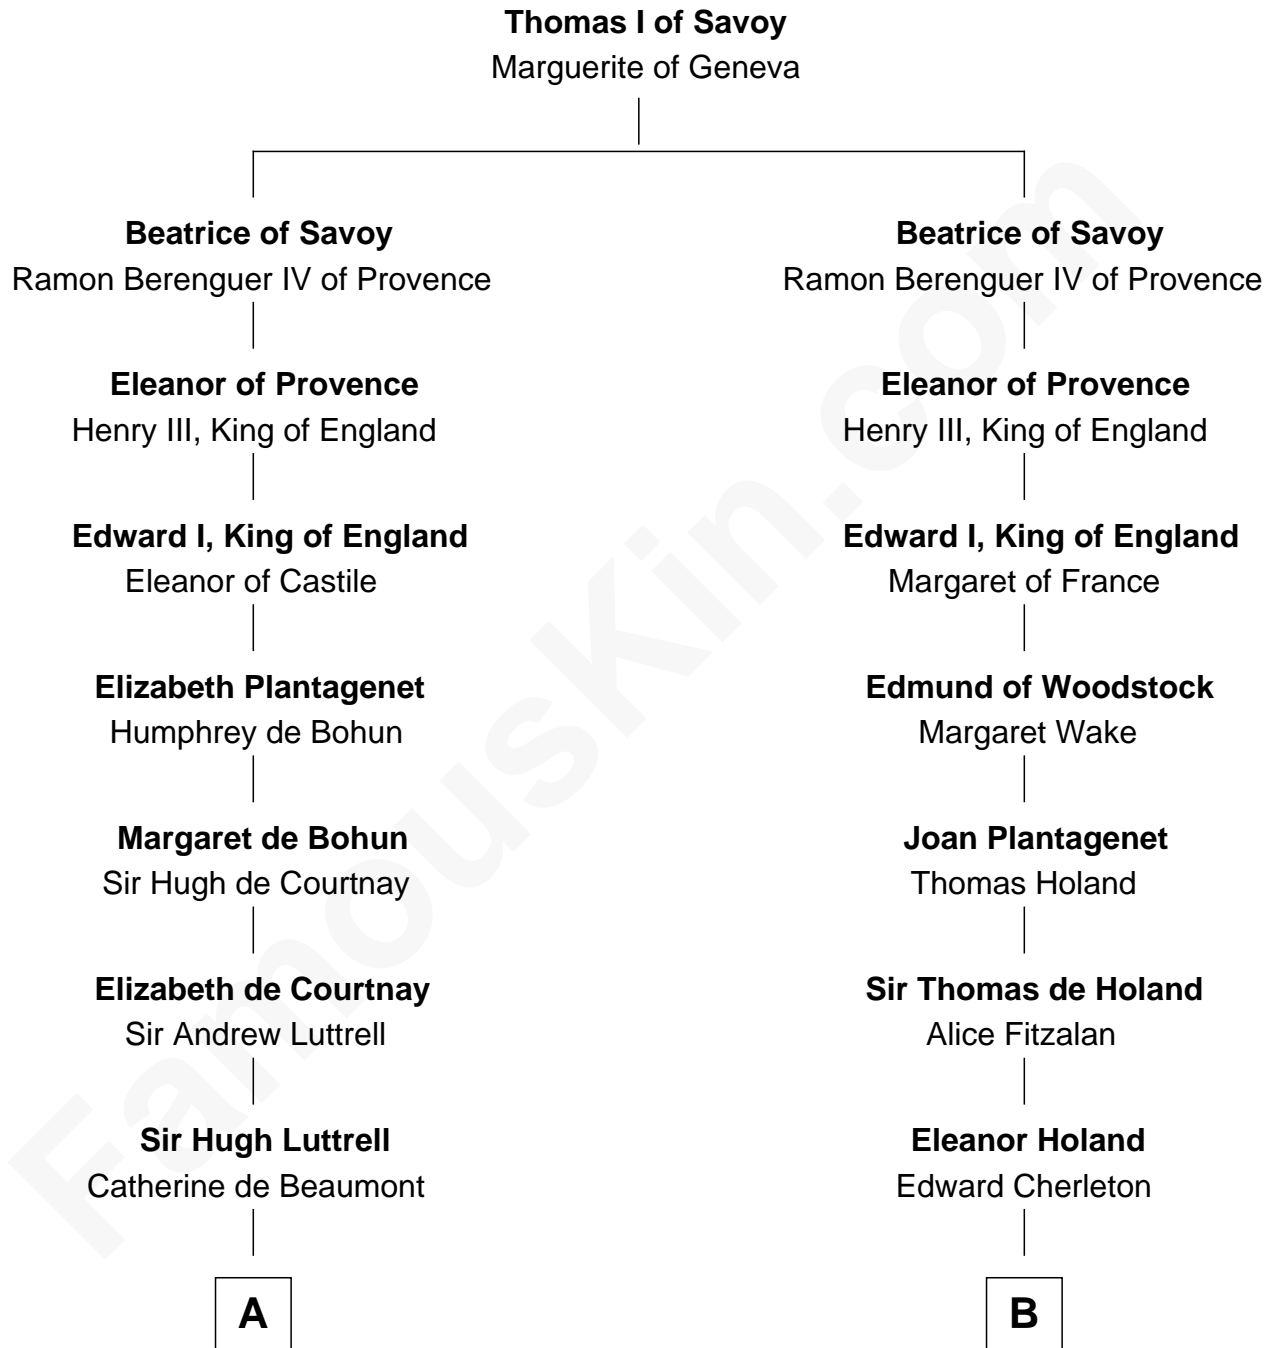

FamousKin.com
Relationship Chart of
Benjamin Harrison
23rd U.S. President

18th cousin 2 times removed of

Bathsheba (Ruggles) Spooner

First woman executed for murder in U.S. by non-British government

C

Benjamin Harrison
Elizabeth Bassett

Gen. William Henry Harrison
Anna Tuthill Symmes

John Scott Harrison
Elizabeth Ramsey Irwin

Benjamin Harrison
23rd U.S. President

D

Timothy Dwight Ruggles
Bathsheba Bourne

Bathsheba (Ruggles) Spooner
First Woman Executed in U.S.