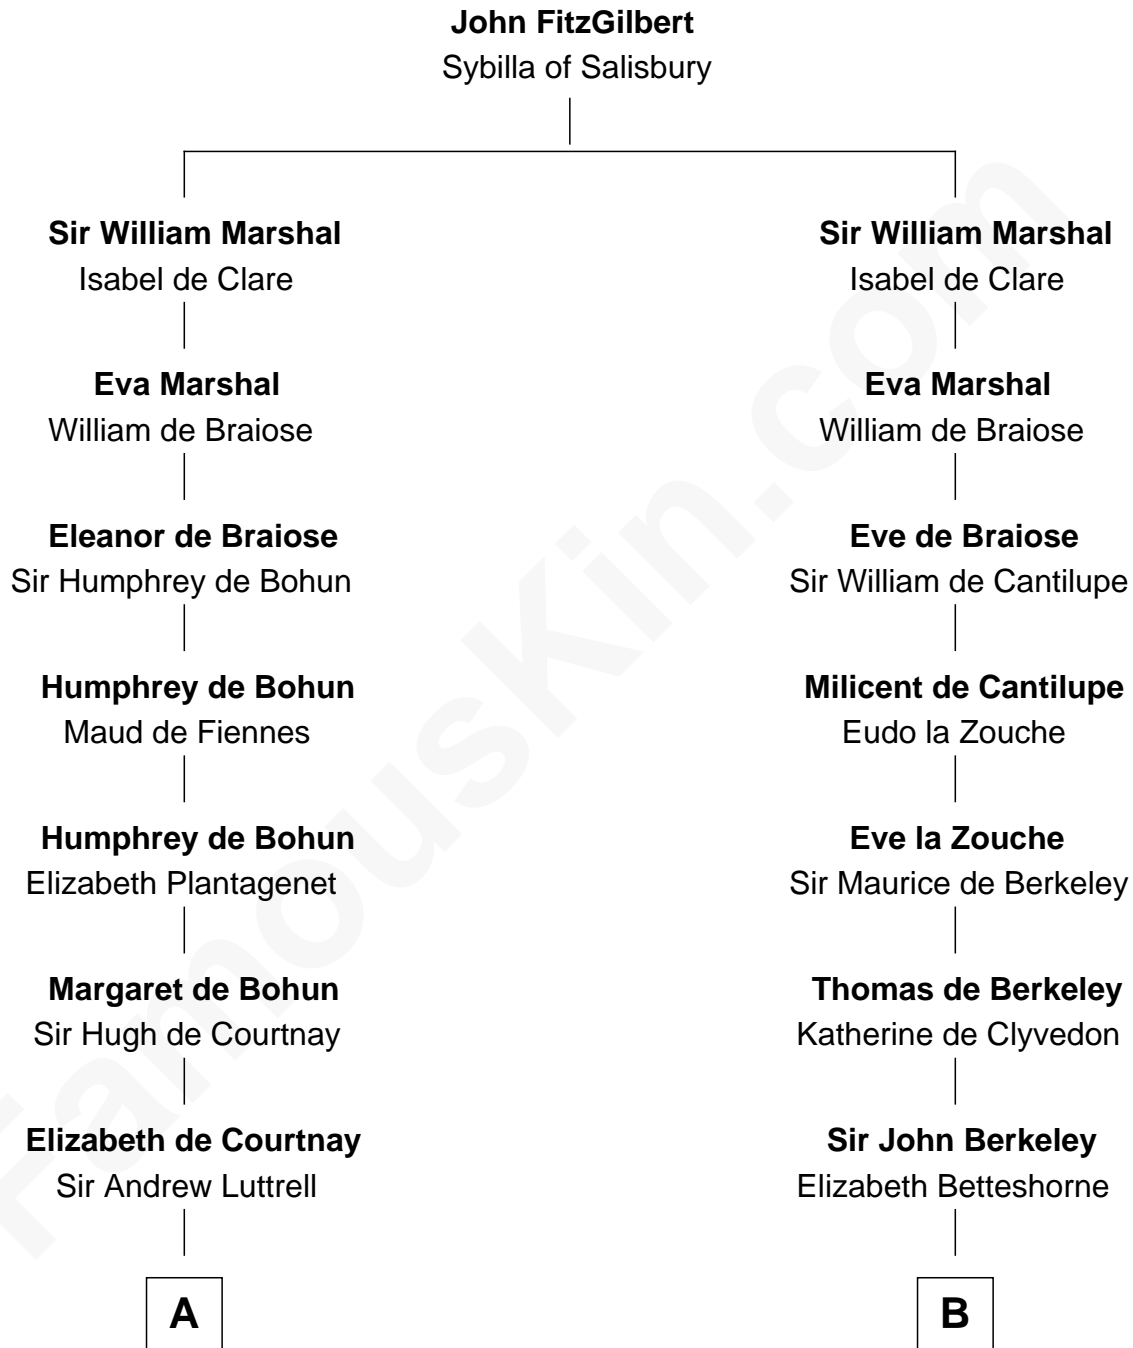

FamousKin.com
Relationship Chart of
Benjamin Harrison
23rd U.S. President

18th cousin 3 times removed of

Bathsheba (Ruggles) Spooner

First woman executed for murder in U.S. by non-British government

C

Anne Carter
Benjamin Harrison

Benjamin Harrison
Elizabeth Bassett

Gen. William Henry Harrison
Anna Tuthill Symmes

John Scott Harrison
Elizabeth Ramsey Irwin

Benjamin Harrison
23rd U.S. President

D

Timothy Dwight Ruggles
Bathsheba Bourne

Bathsheba (Ruggles) Spooner
First Woman Executed in U.S.

FamousKin.com