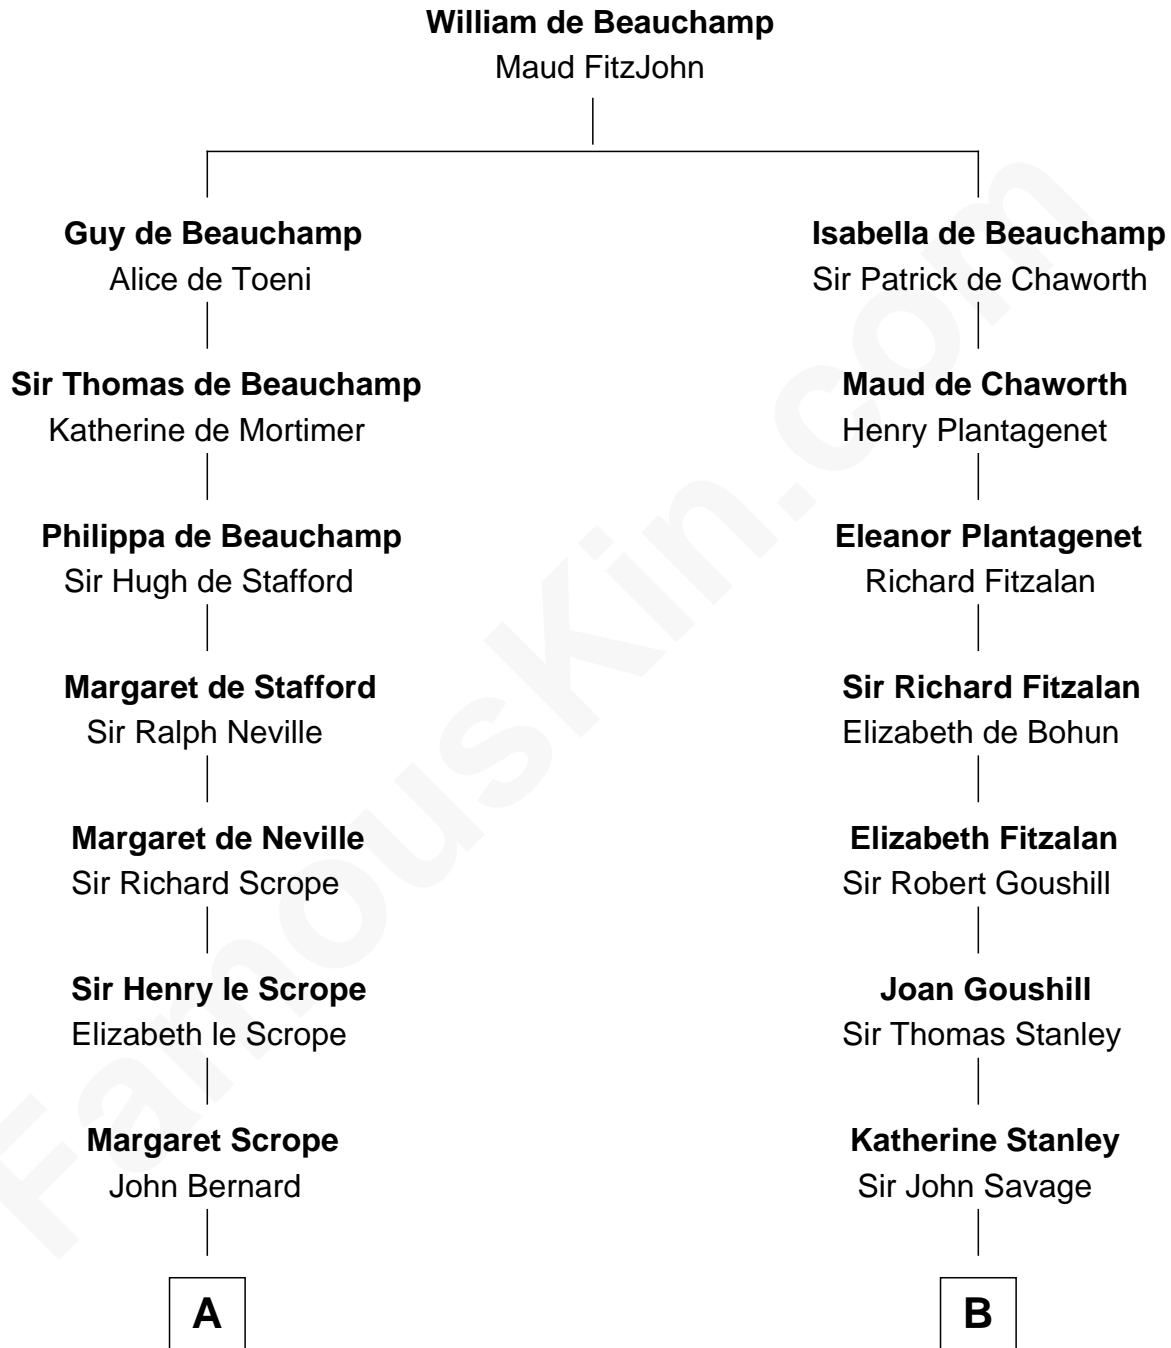

FamousKin.com
Relationship Chart of
Benjamin Harrison
23rd U.S. President

18th cousin 3 times removed of
Adlai Stevenson II
31st Governor of Illinois

C

John Scott Harrison
Elizabeth Ramsey Irwin

Benjamin Harrison
23rd U.S. President

D

Thomas Walker Frye
Elizabeth Speed Smith

Mary Peachy Frye
Rev. Lewis Warner Green

Letitia Green
Adlai Ewing Stevenson

Lewis Green Stevenson
Helen Louise Davis

Adlai Stevenson II
31st Governor of Illinois