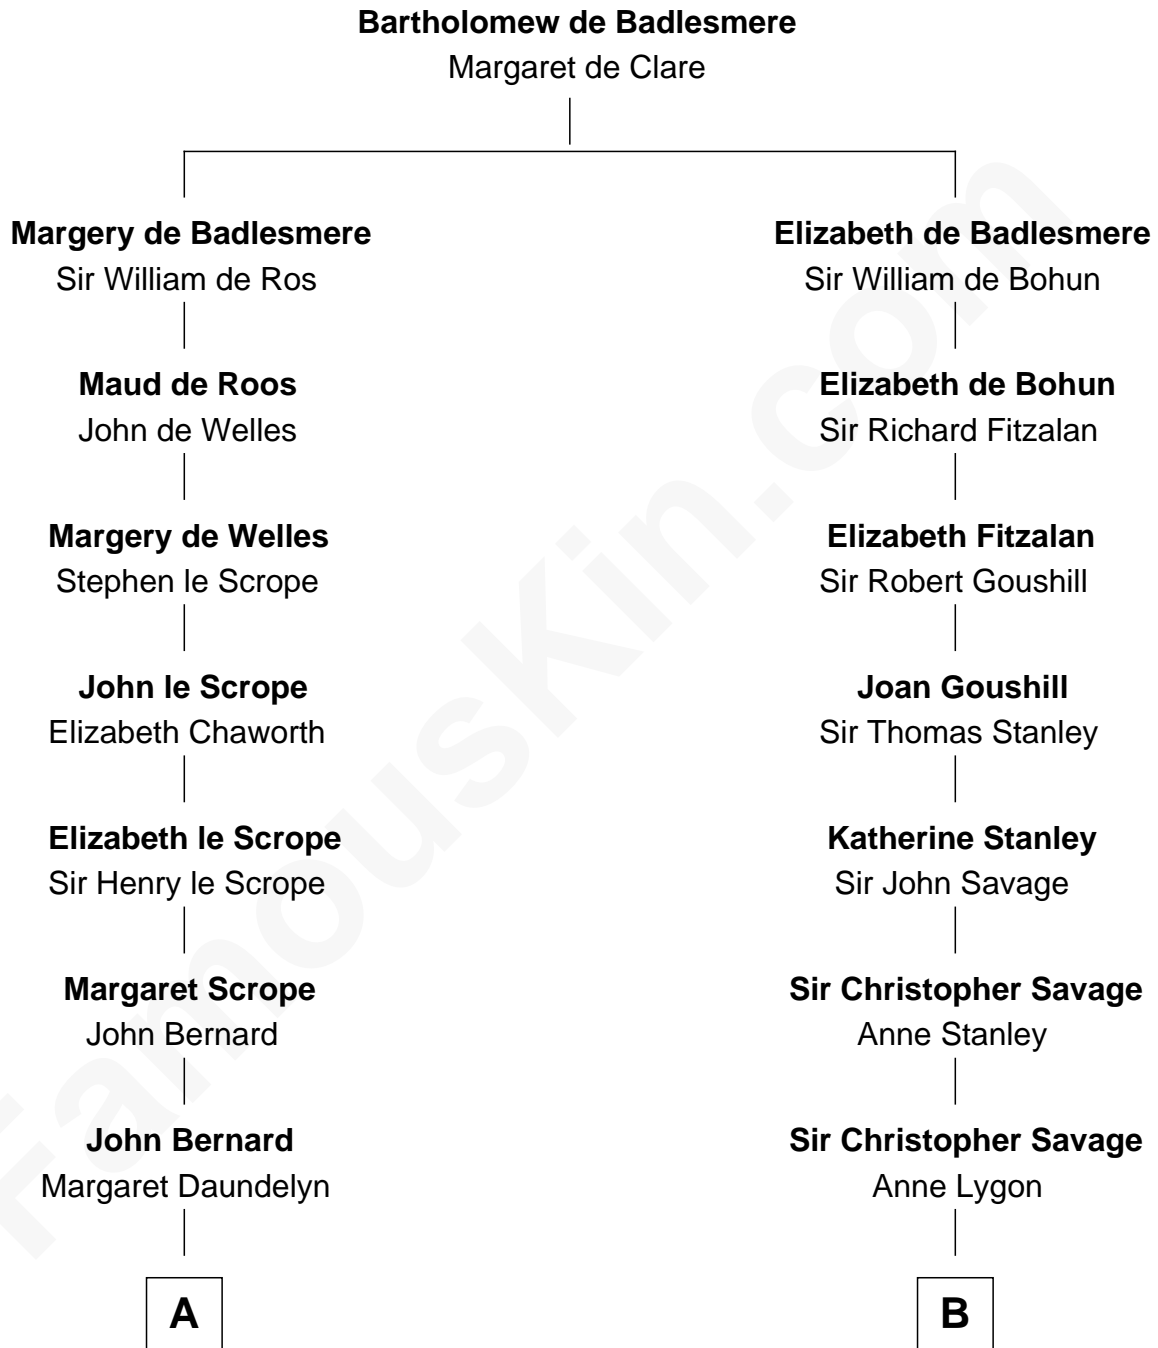

FamousKin.com
Relationship Chart of
Benjamin Harrison
23rd U.S. President

17th cousin 2 times removed of
Adlai Stevenson II
31st Governor of Illinois

C

Letitia Green

Adlai Ewing Stevenson

Lewis Green Stevenson

Helen Louise Davis

Adlai Stevenson II

31st Governor of Illinois

FamousKin.com