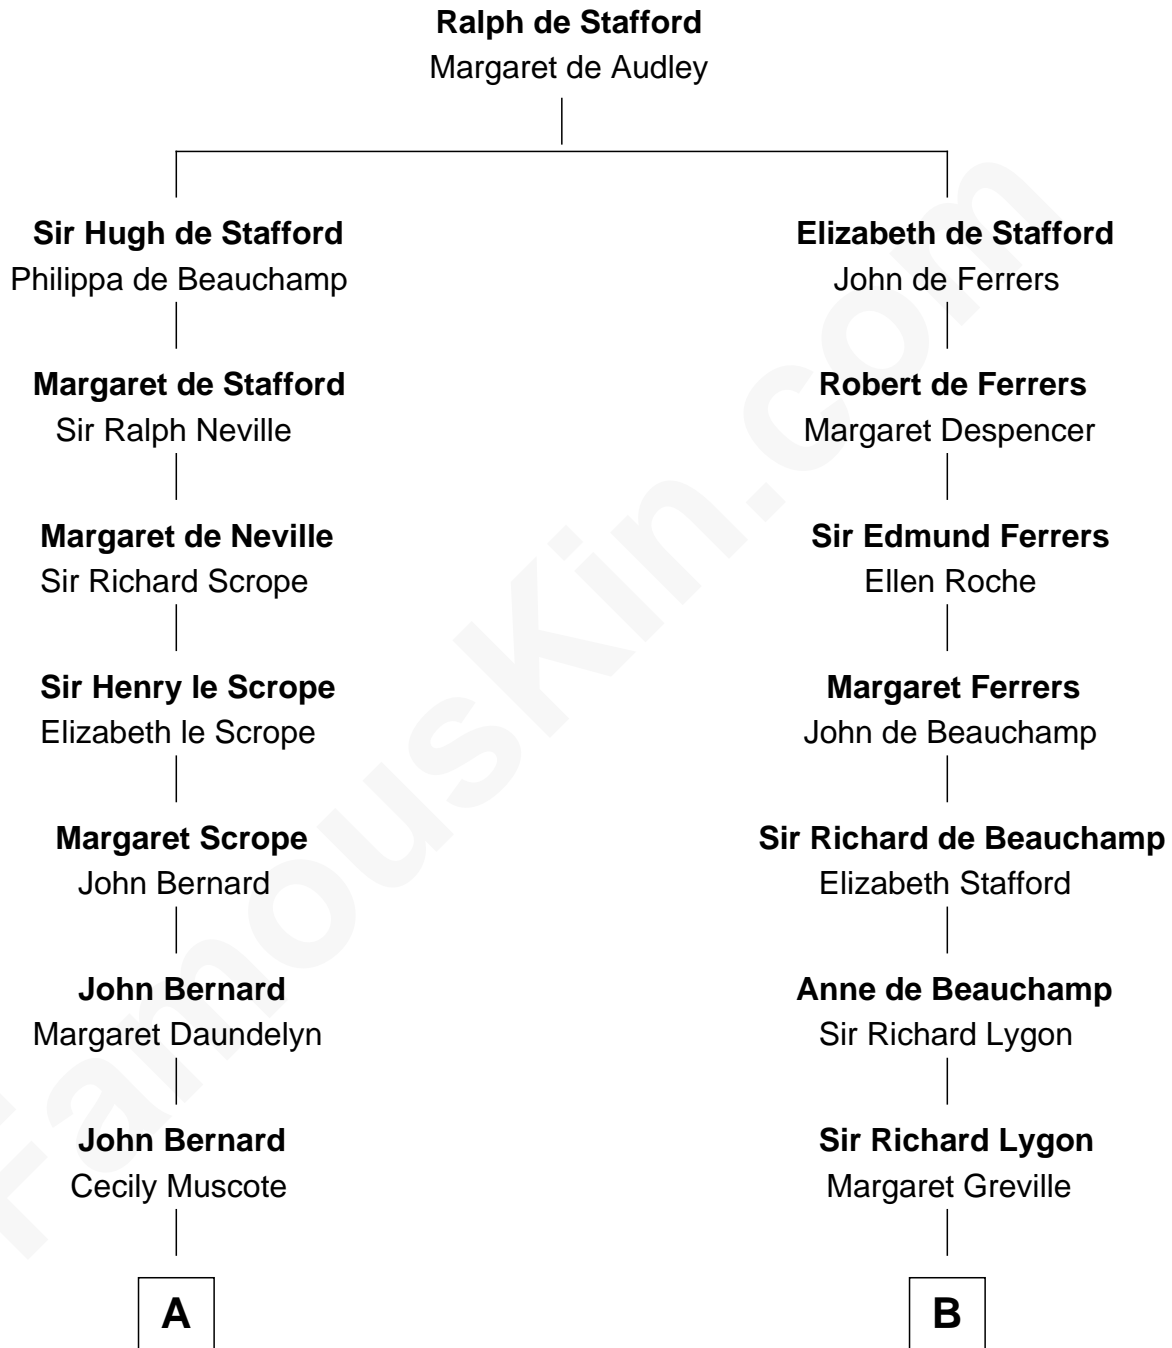

FamousKin.com Relationship Chart of

Benjamin Harrison

23rd U.S. President

16th cousin 4 times removed of

Adlai Stevenson II

31st Governor of Illinois

C

—
Mary Peachy Frye
Rev. Lewis Warner Green

—
Letitia Green
Adlai Ewing Stevenson

—
Lewis Green Stevenson
Helen Louise Davis

—
Adlai Stevenson II
31st Governor of Illinois