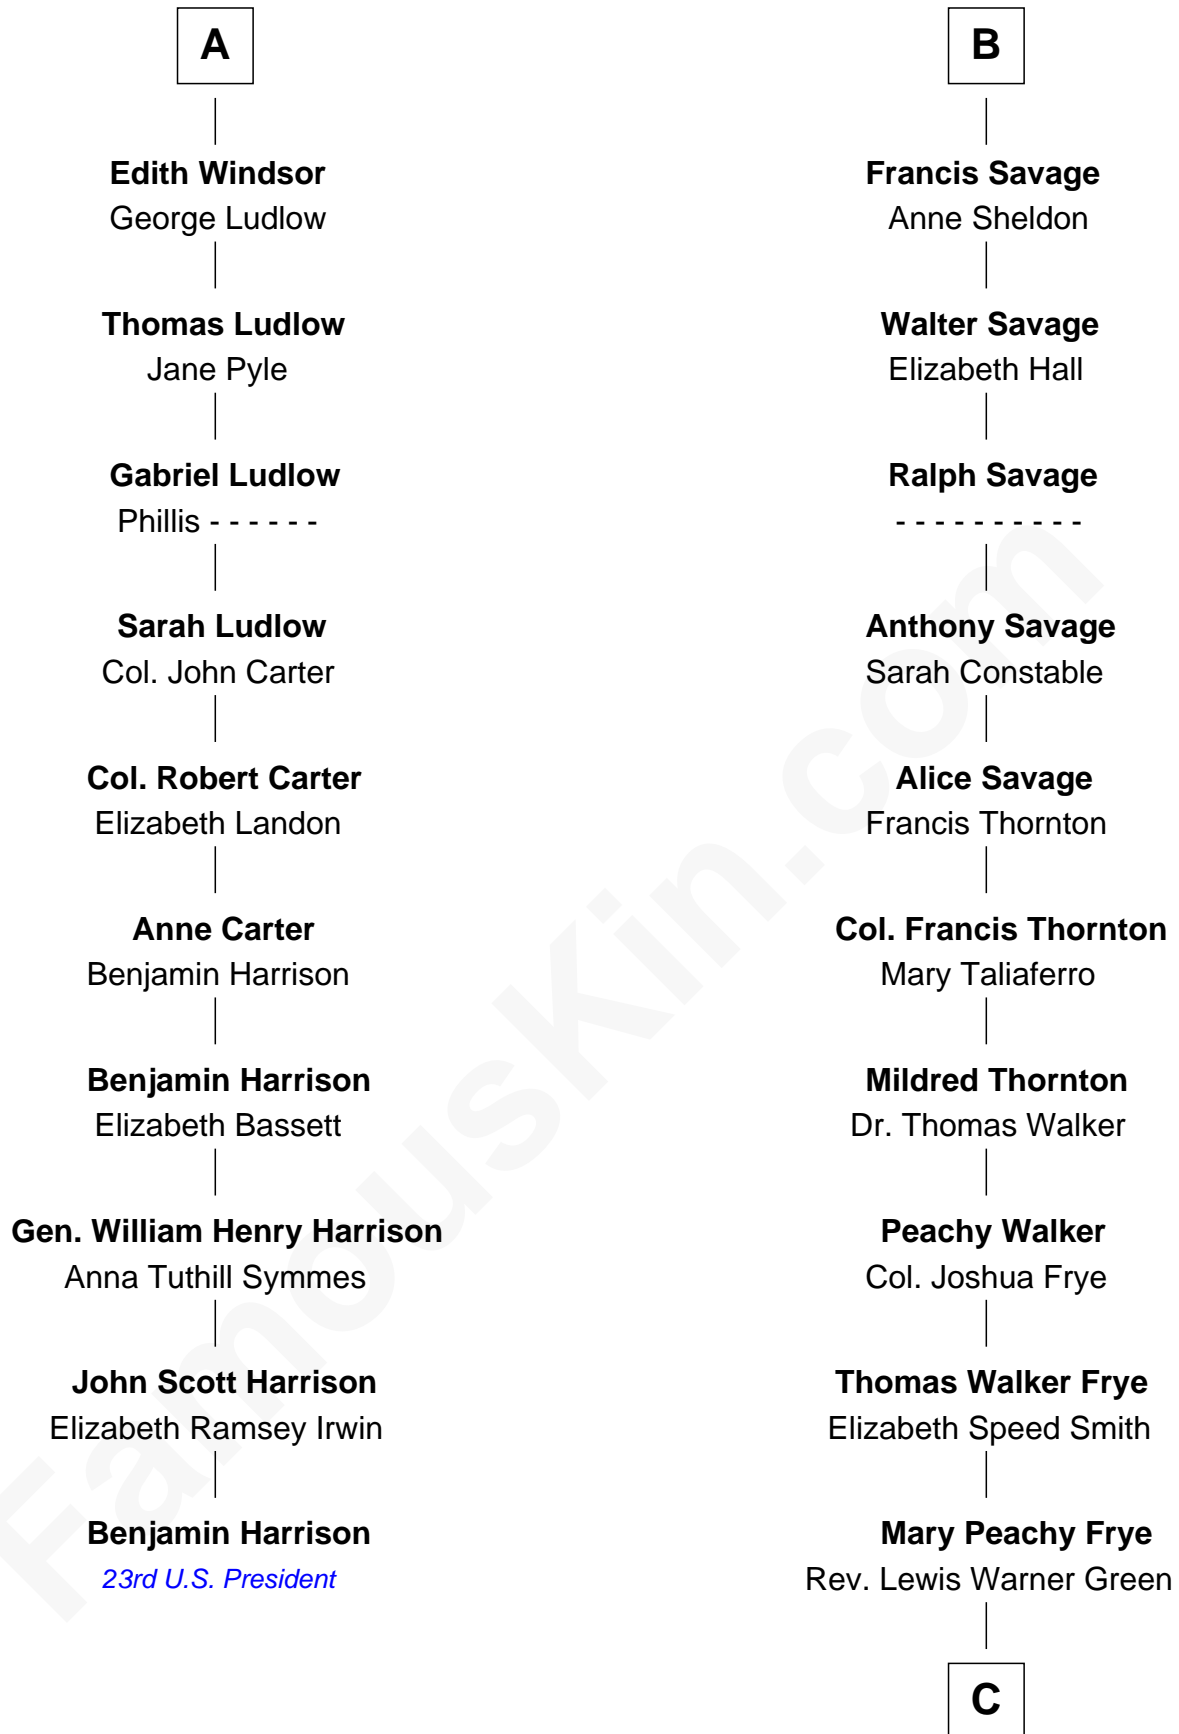

FamousKin.com
Relationship Chart of
Benjamin Harrison
23rd U.S. President

16th cousin 3 times removed of
Adlai Stevenson II
31st Governor of Illinois

Humphrey de Bohun
 Elizabeth Plantagenet

C

Letitia Green

Adlai Ewing Stevenson

Lewis Green Stevenson

Helen Louise Davis

Adlai Stevenson II

31st Governor of Illinois

FamousKin.com