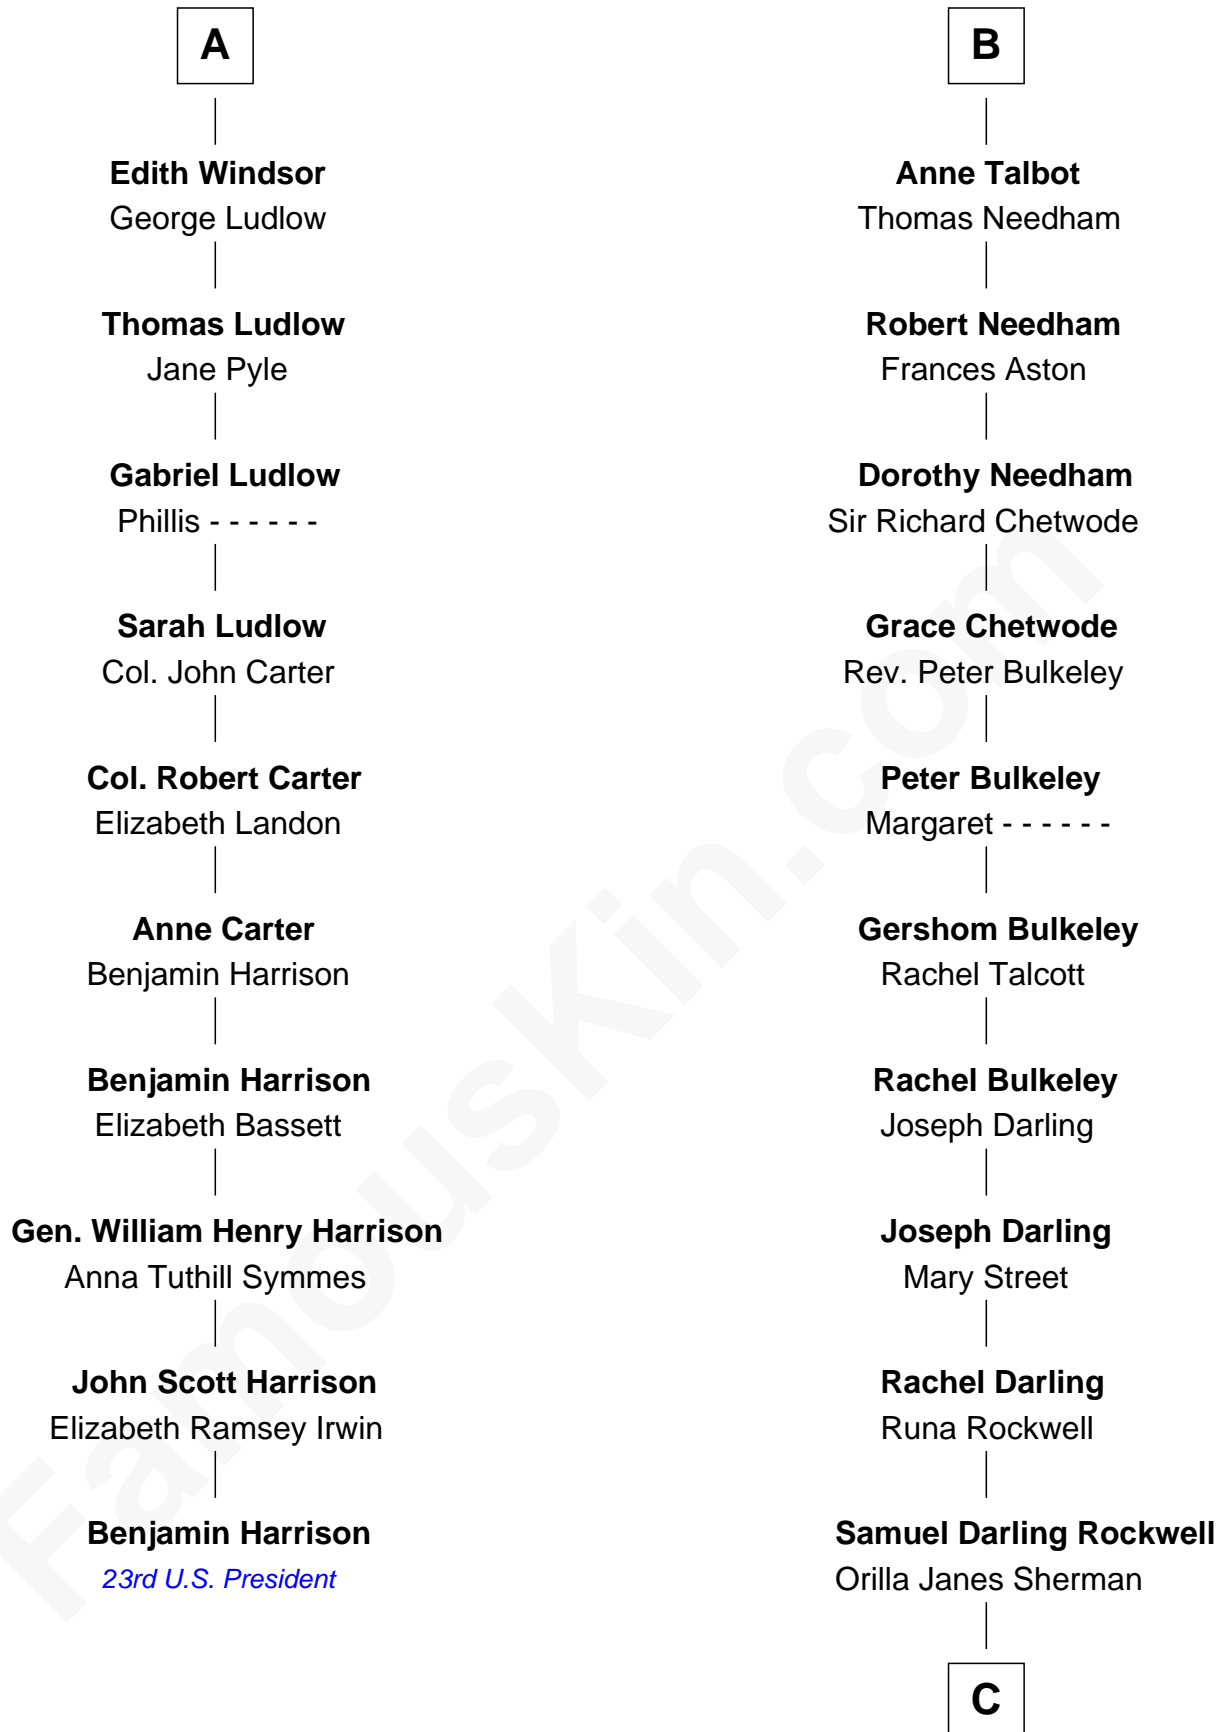

FamousKin.com
Relationship Chart of
Benjamin Harrison
23rd U.S. President

16th cousin 3 times removed of
Norman Rockwell
American Artist

Humphrey de Bohun
 Elizabeth Plantagenet

C

John William Rockwell

Phebe Boyce Waring

Jarvis Waring Rockwell

Anne Mary Hill

Norman Rockwell

American Artist

FamousKin.com