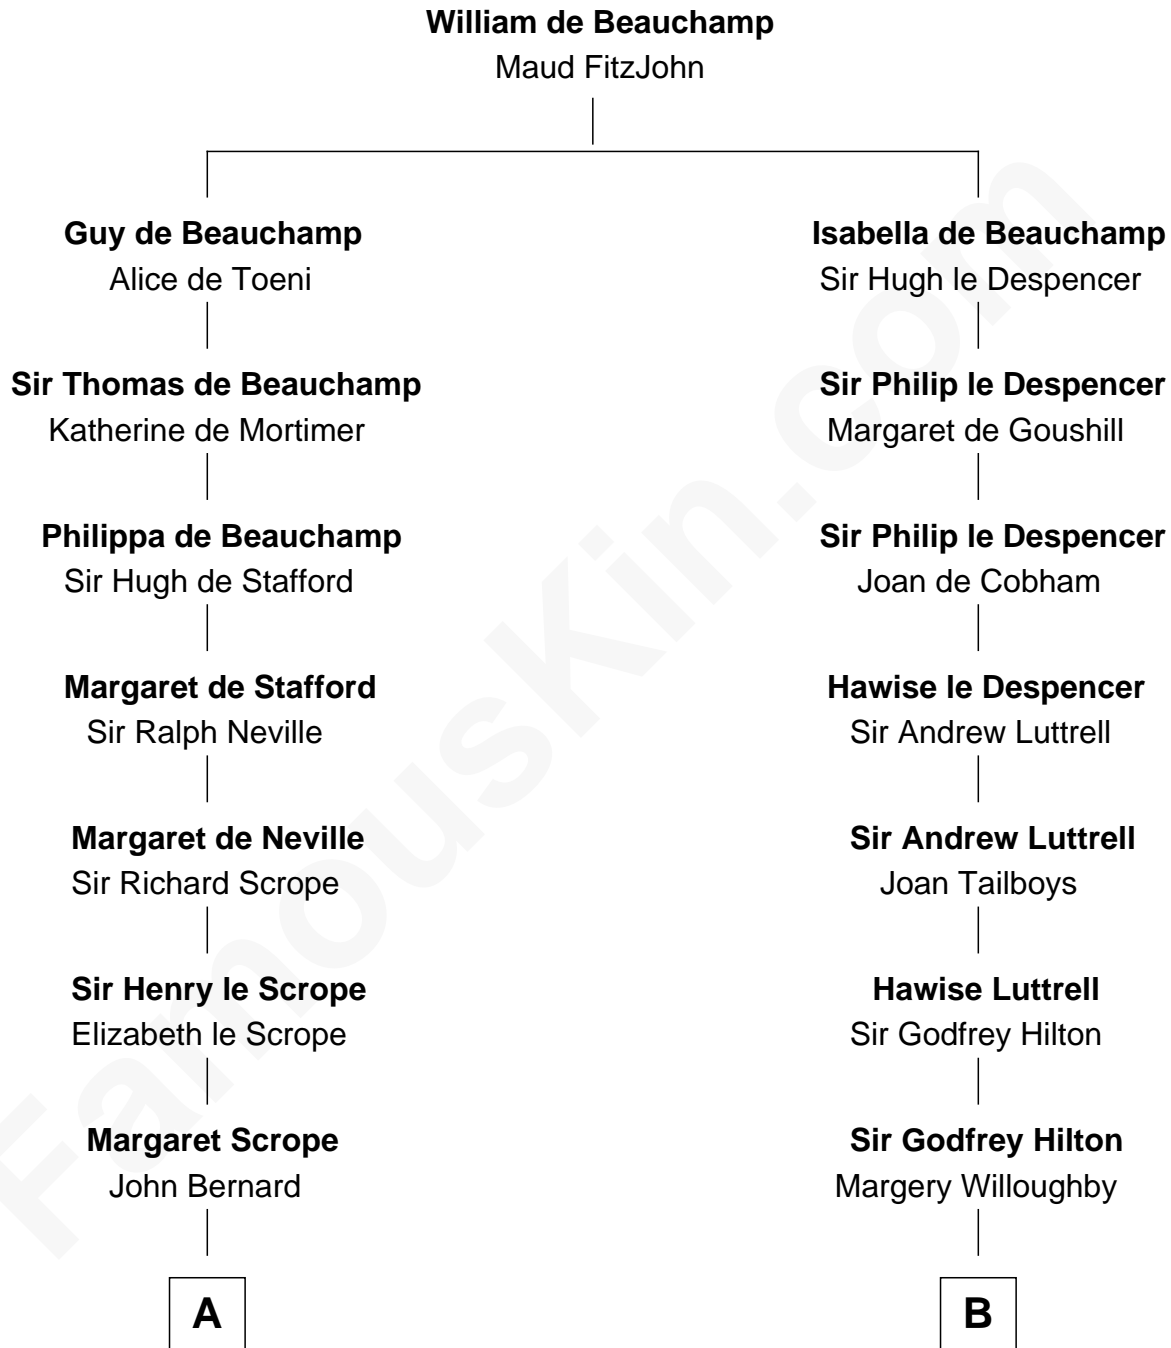

FamousKin.com Relationship Chart of

Benjamin Harrison

23rd U.S. President

17th cousin 1 time removed of

Nicholas Gilman

Signer of the U.S. Constitution

C

John Scott Harrison
Elizabeth Ramsey Irwin

Benjamin Harrison
23rd U.S. President

FamousKin.com