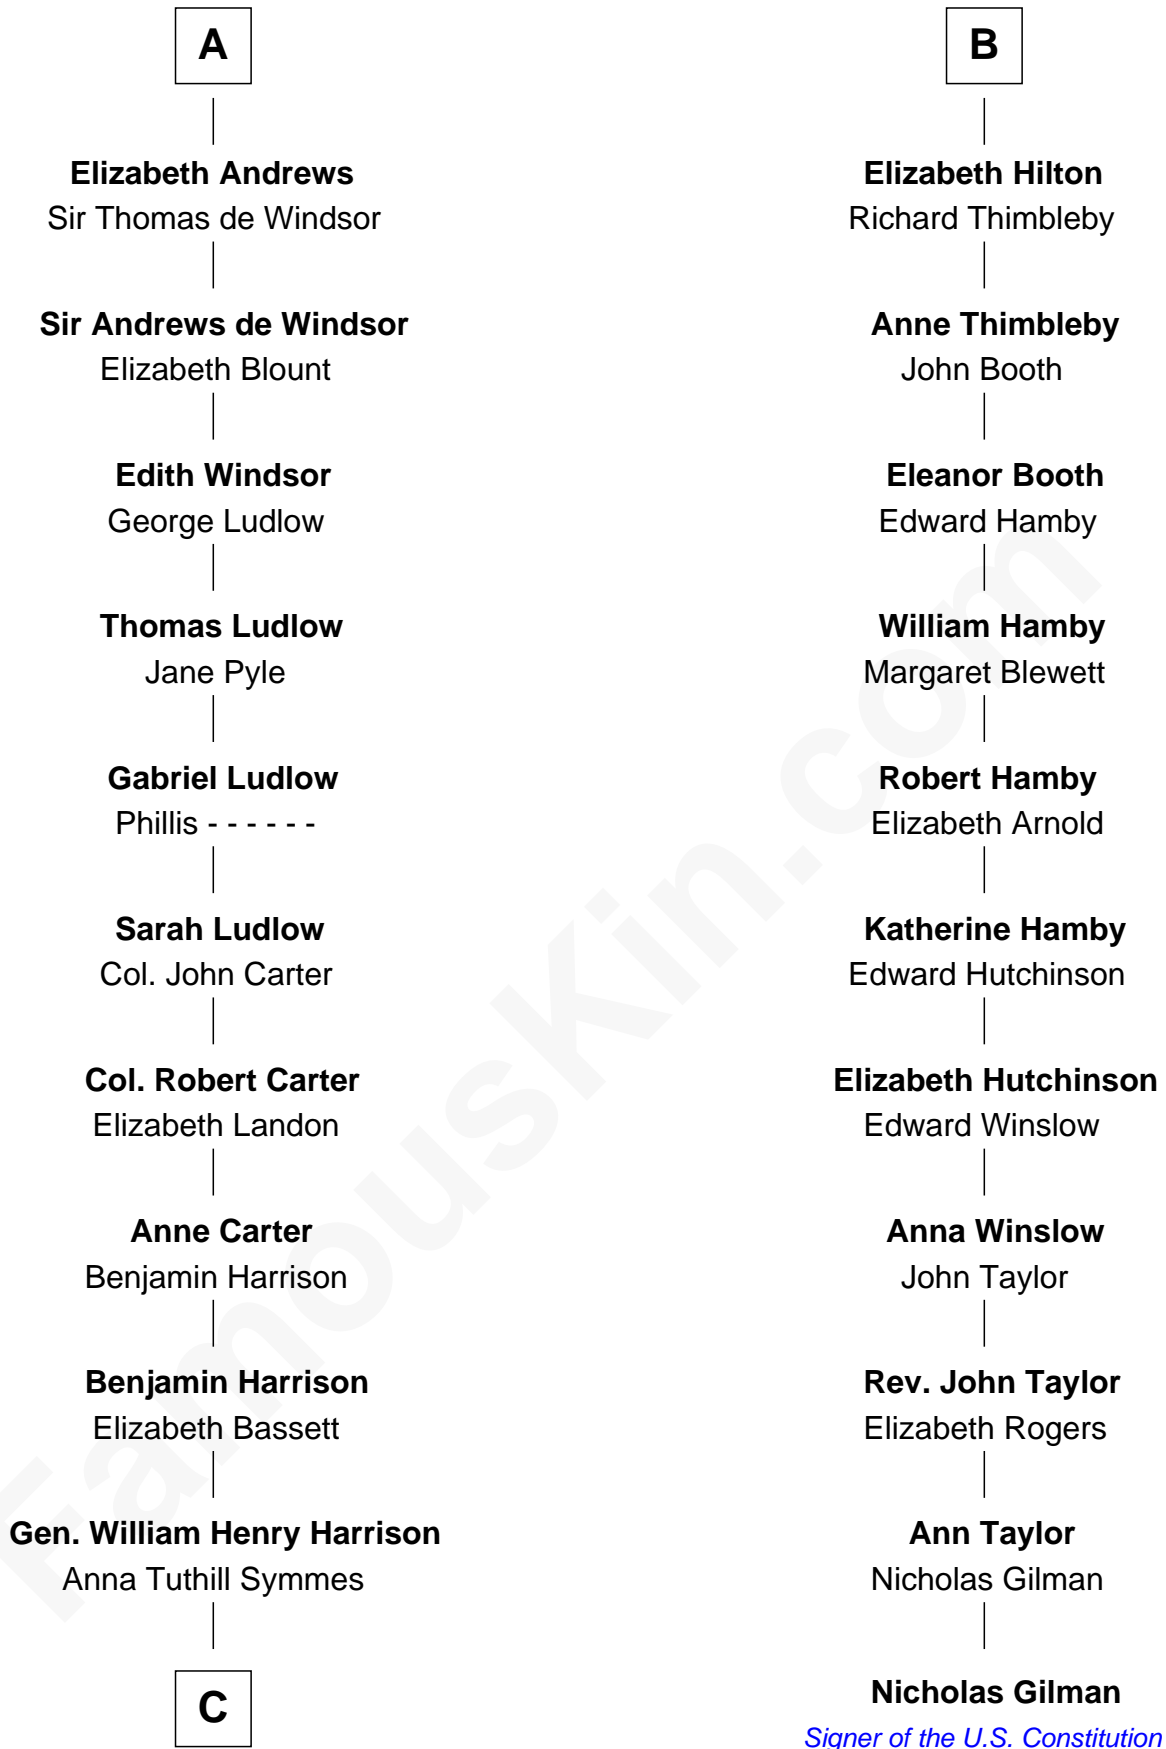

# FamousKin.com Relationship Chart of

**Benjamin Harrison**

*23rd U.S. President*

17th cousin 1 time removed of

**Nicholas Gilman**

*Signer of the U.S. Constitution*

**Sir Hugh le Despencer**

Aveline Basset

Isabella de Beauchamp

**Sir Philip le Despencer**

Margaret de Goushill

**Sir Philip le Despencer**

Joan de Cobham

**Hawise le Despencer**

Sir Andrew Luttrell

**Sir Andrew Luttrell**

Joan Tailboys

**Hawise Luttrell**

Sir Godfrey Hilton

**Sir Godfrey Hilton**

Margery Willoughby

**B**

**C**

—  
**John Scott Harrison**  
Elizabeth Ramsey Irwin

—  
**Benjamin Harrison**  
*23rd U.S. President*

FamousKin.com