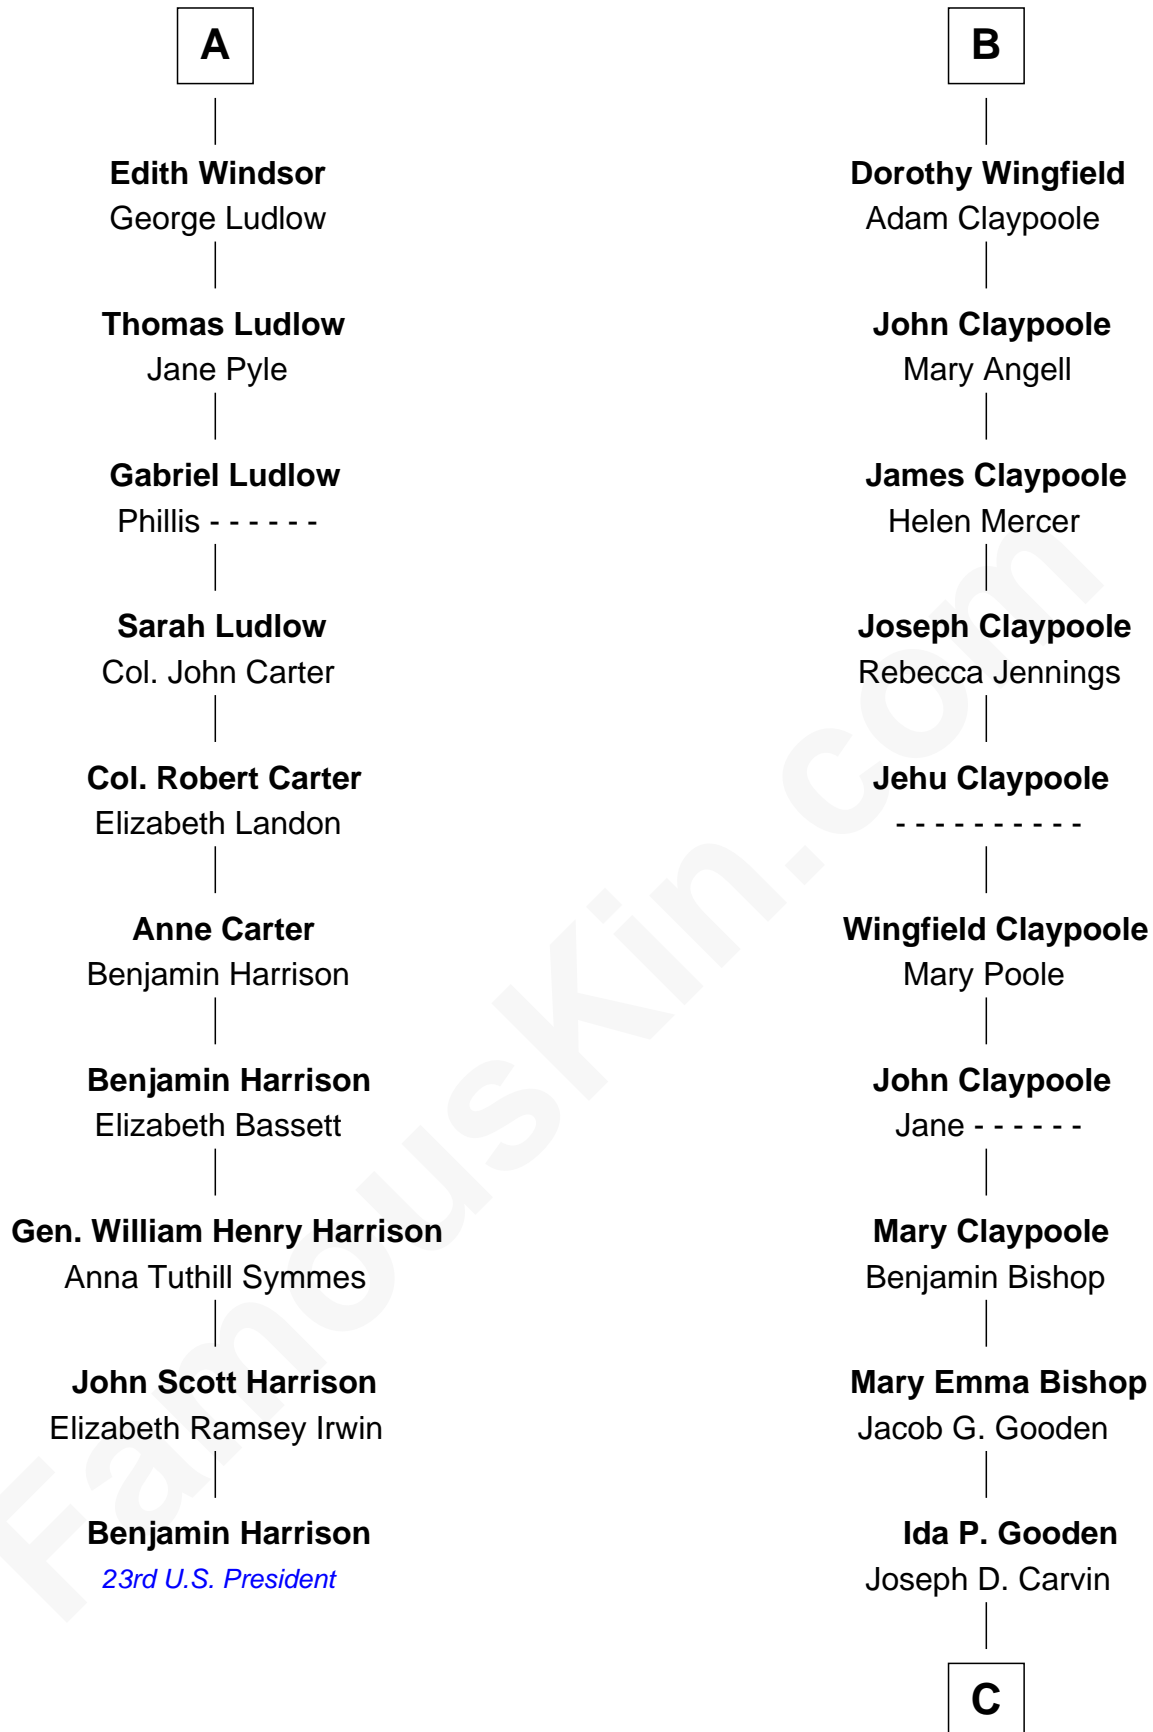

FamousKin.com
Relationship Chart of
Benjamin Harrison
23rd U.S. President

16th cousin 3 times removed of
Valerie Bertinelli
Television Actress

Humphrey de Bohun
 Elizabeth Plantagenet

C

Lester Vodges Carvin

Elizabeth - - - - -

Nancy L. Carvin

Andrew Francis Bertinelli

Valerie Bertinelli

Television Actress

FamousKin.com