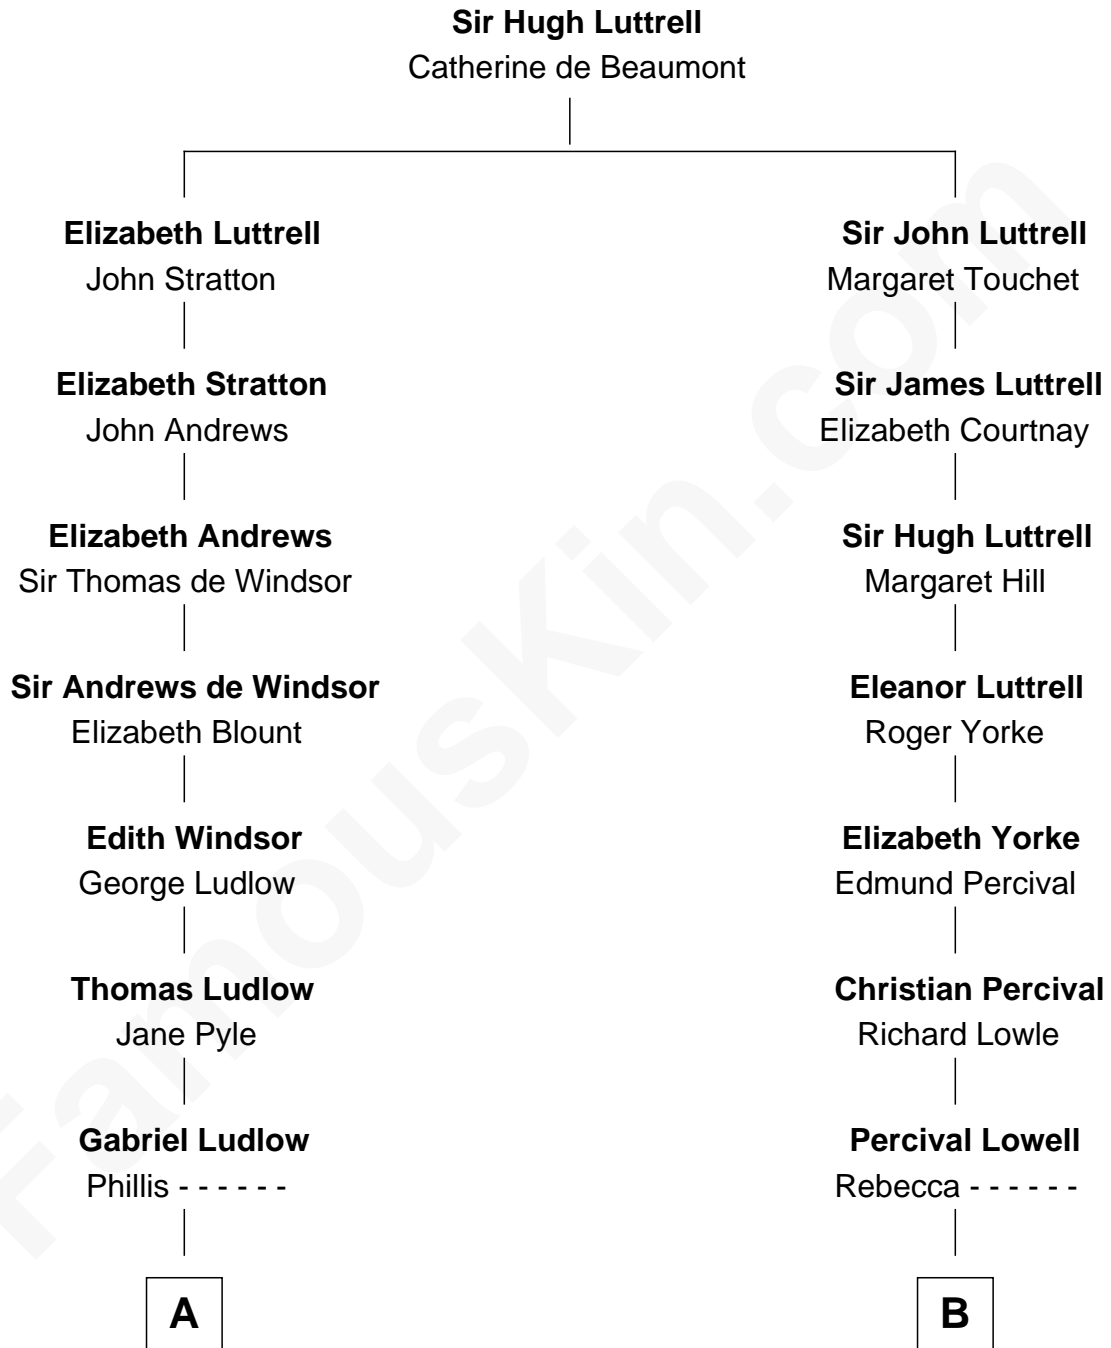

FamousKin.com
Relationship Chart of
Benjamin Harrison
23rd U.S. President

13th cousin 3 times removed of
Tennessee Williams
Author of A Streetcar Named Desire

A

Sarah Ludlow
Col. John Carter

Col. Robert Carter
Elizabeth Landon

Anne Carter
Benjamin Harrison

Benjamin Harrison
Elizabeth Bassett

Gen. William Henry Harrison
Anna Tuthill Symmes

John Scott Harrison
Elizabeth Ramsey Irwin

Benjamin Harrison
23rd U.S. President

B

Joanna Lowell
William Gerrish