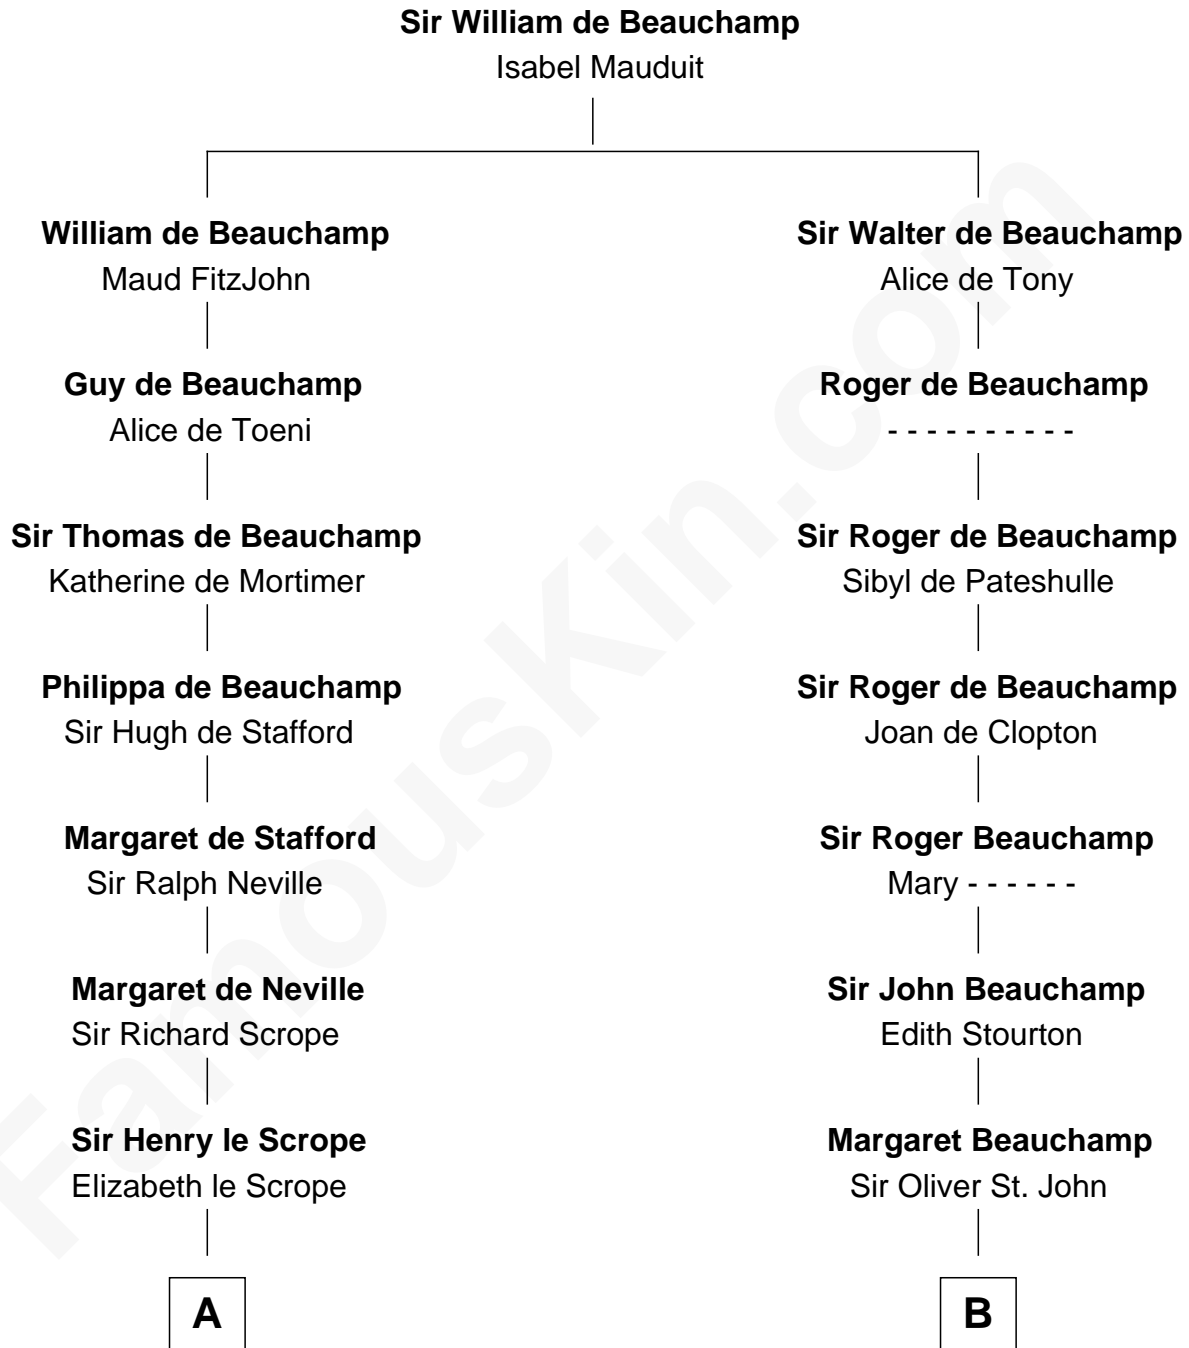

**FamousKin.com**  
**Relationship Chart of**  
**Benjamin Harrison**  
*23rd U.S. President*

19th cousin 2 times removed of

**Liz Claiborne**

*Fashion Designer and Founder of Liz Claiborne Inc.*

**C**

**Gen. William Henry Harrison**

Anna Tuthill Symmes

**John Scott Harrison**

Elizabeth Ramsey Irwin

**Benjamin Harrison**

*23rd U.S. President*

**D**

**William Charles Cole Claiborne**

Clarisse Duralde