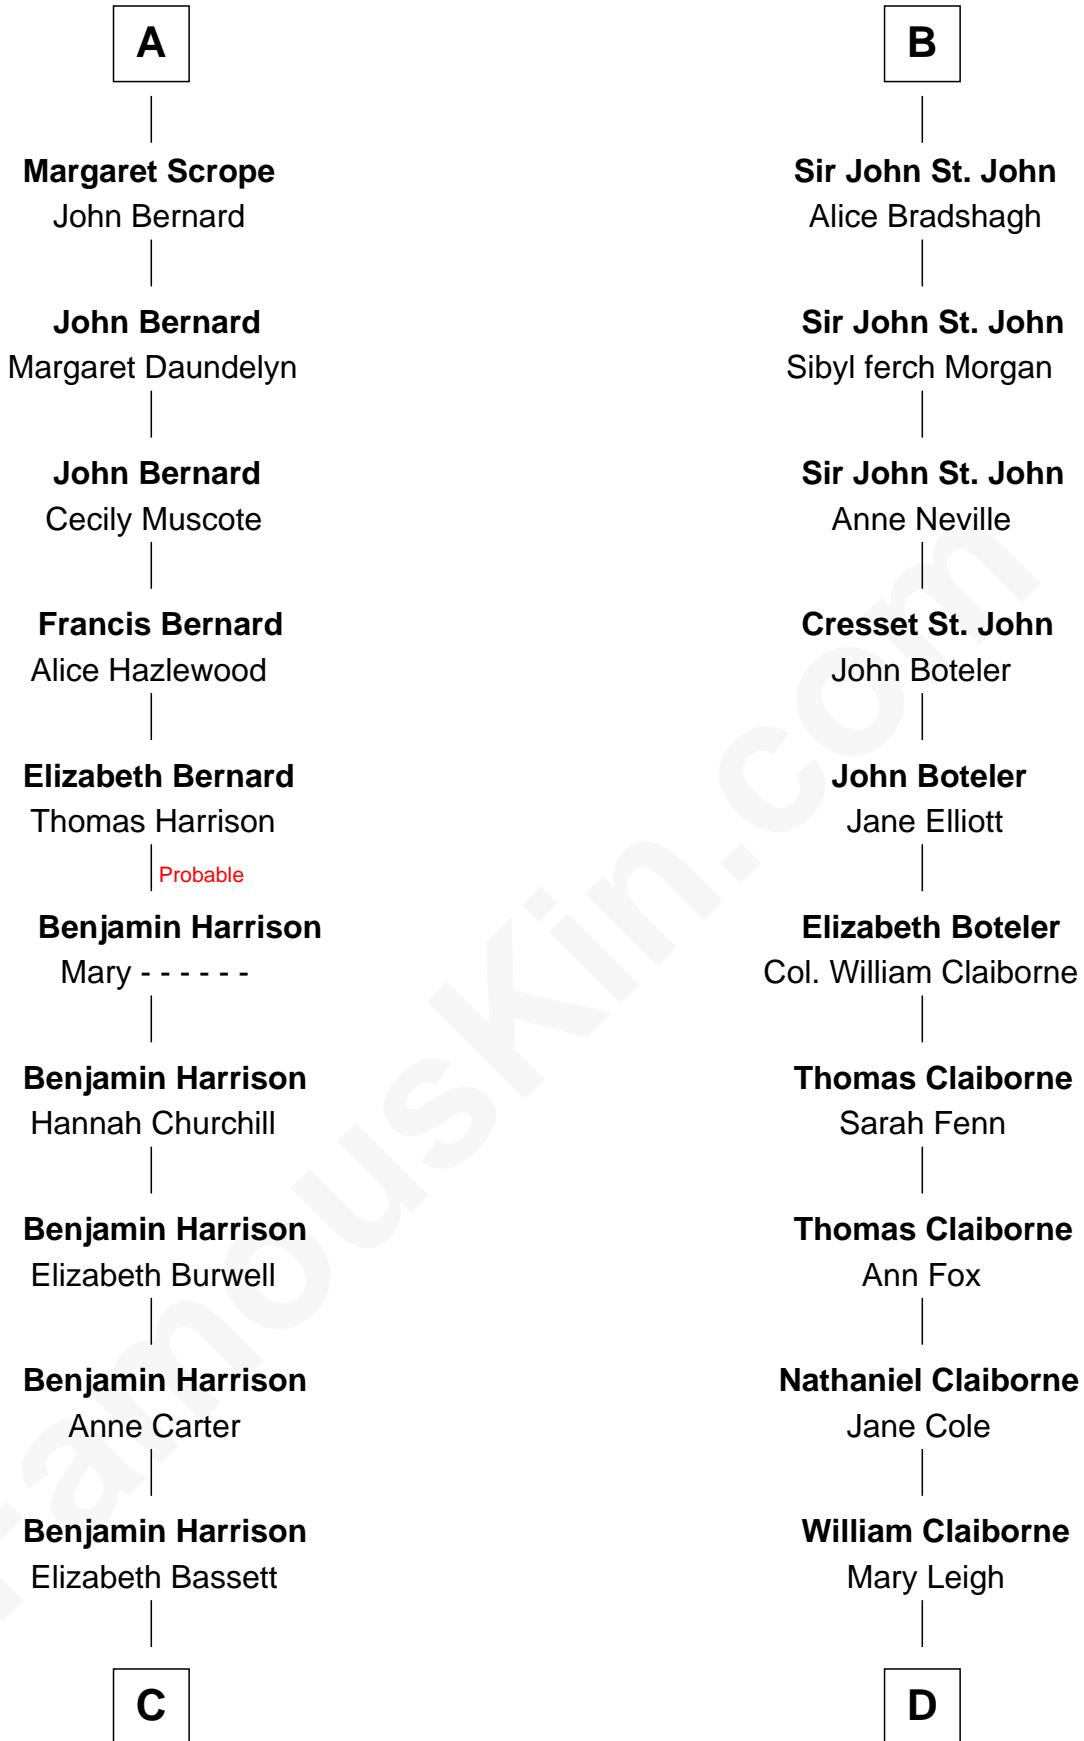

**FamousKin.com**  
**Relationship Chart of**  
**Benjamin Harrison**  
*23rd U.S. President*

19th cousin 2 times removed of

**Liz Claiborne**

*Fashion Designer and Founder of Liz Claiborne Inc.*

**C**

**Gen. William Henry Harrison**

Anna Tuthill Symmes

**John Scott Harrison**

Elizabeth Ramsey Irwin

**Benjamin Harrison**

*23rd U.S. President*

**D**

**William Charles Cole Claiborne**

Clarisse Duralde