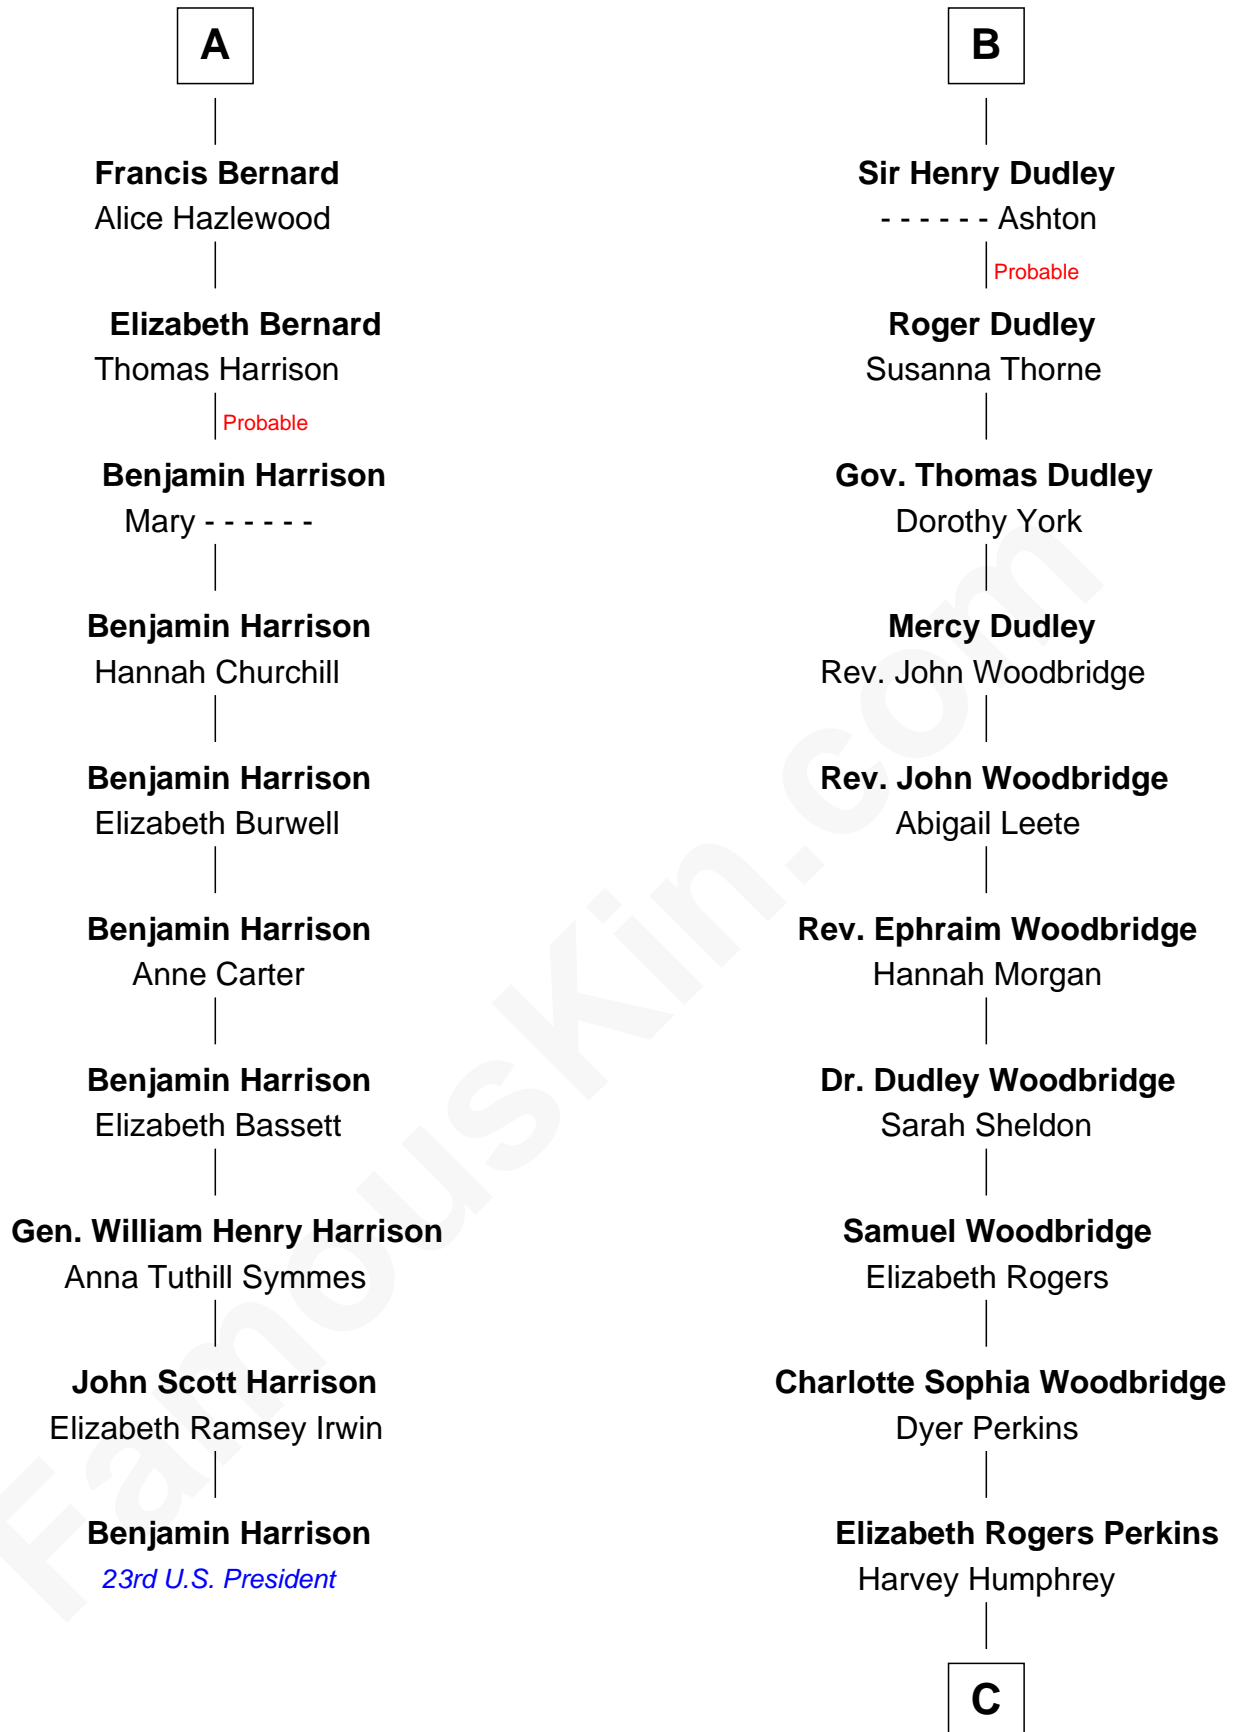

FamousKin.com
Relationship Chart of
Benjamin Harrison
23rd U.S. President

16th cousin 3 times removed of
Humphrey Bogart
Movie Actor

C

John Perkins Humphrey

Frances Dewey Churchill

Maud Humphrey

Dr. Belmont Deforest Bogart