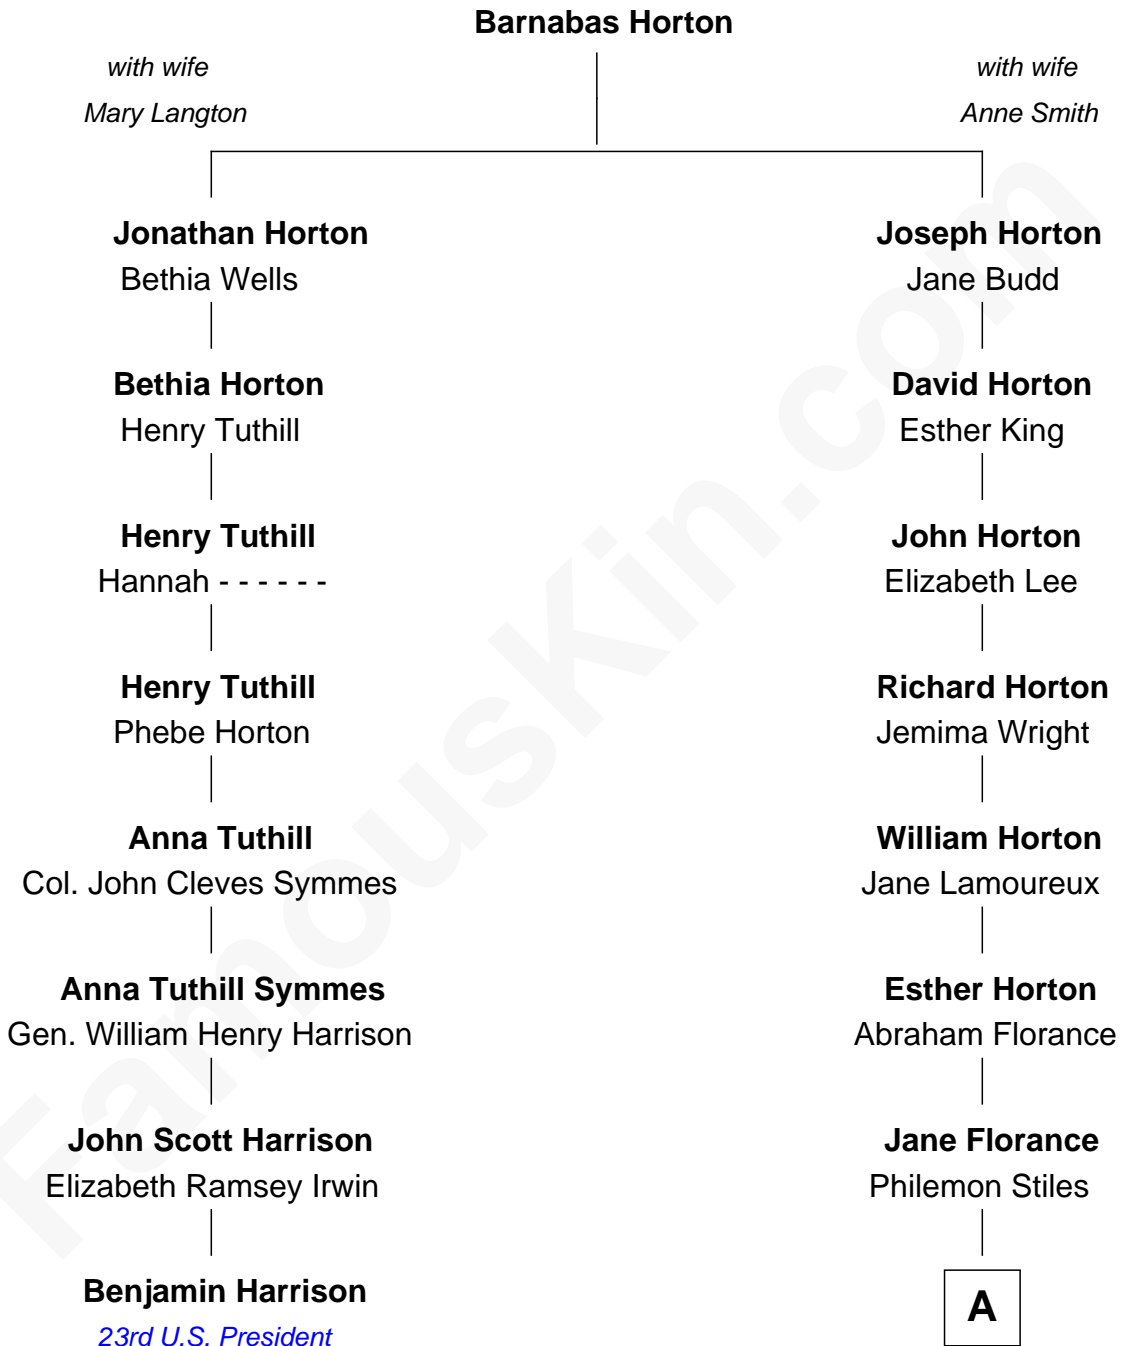

FamousKin.com
Relationship Chart of
Benjamin Harrison
23rd U.S. President

7th cousin 2 times removed of
Humphrey Bogart
Movie Actor

A

Julia Ann Stiles
Adam Welty Bogart

Dr. Belmont Deforest Bogart
Maud Humphrey