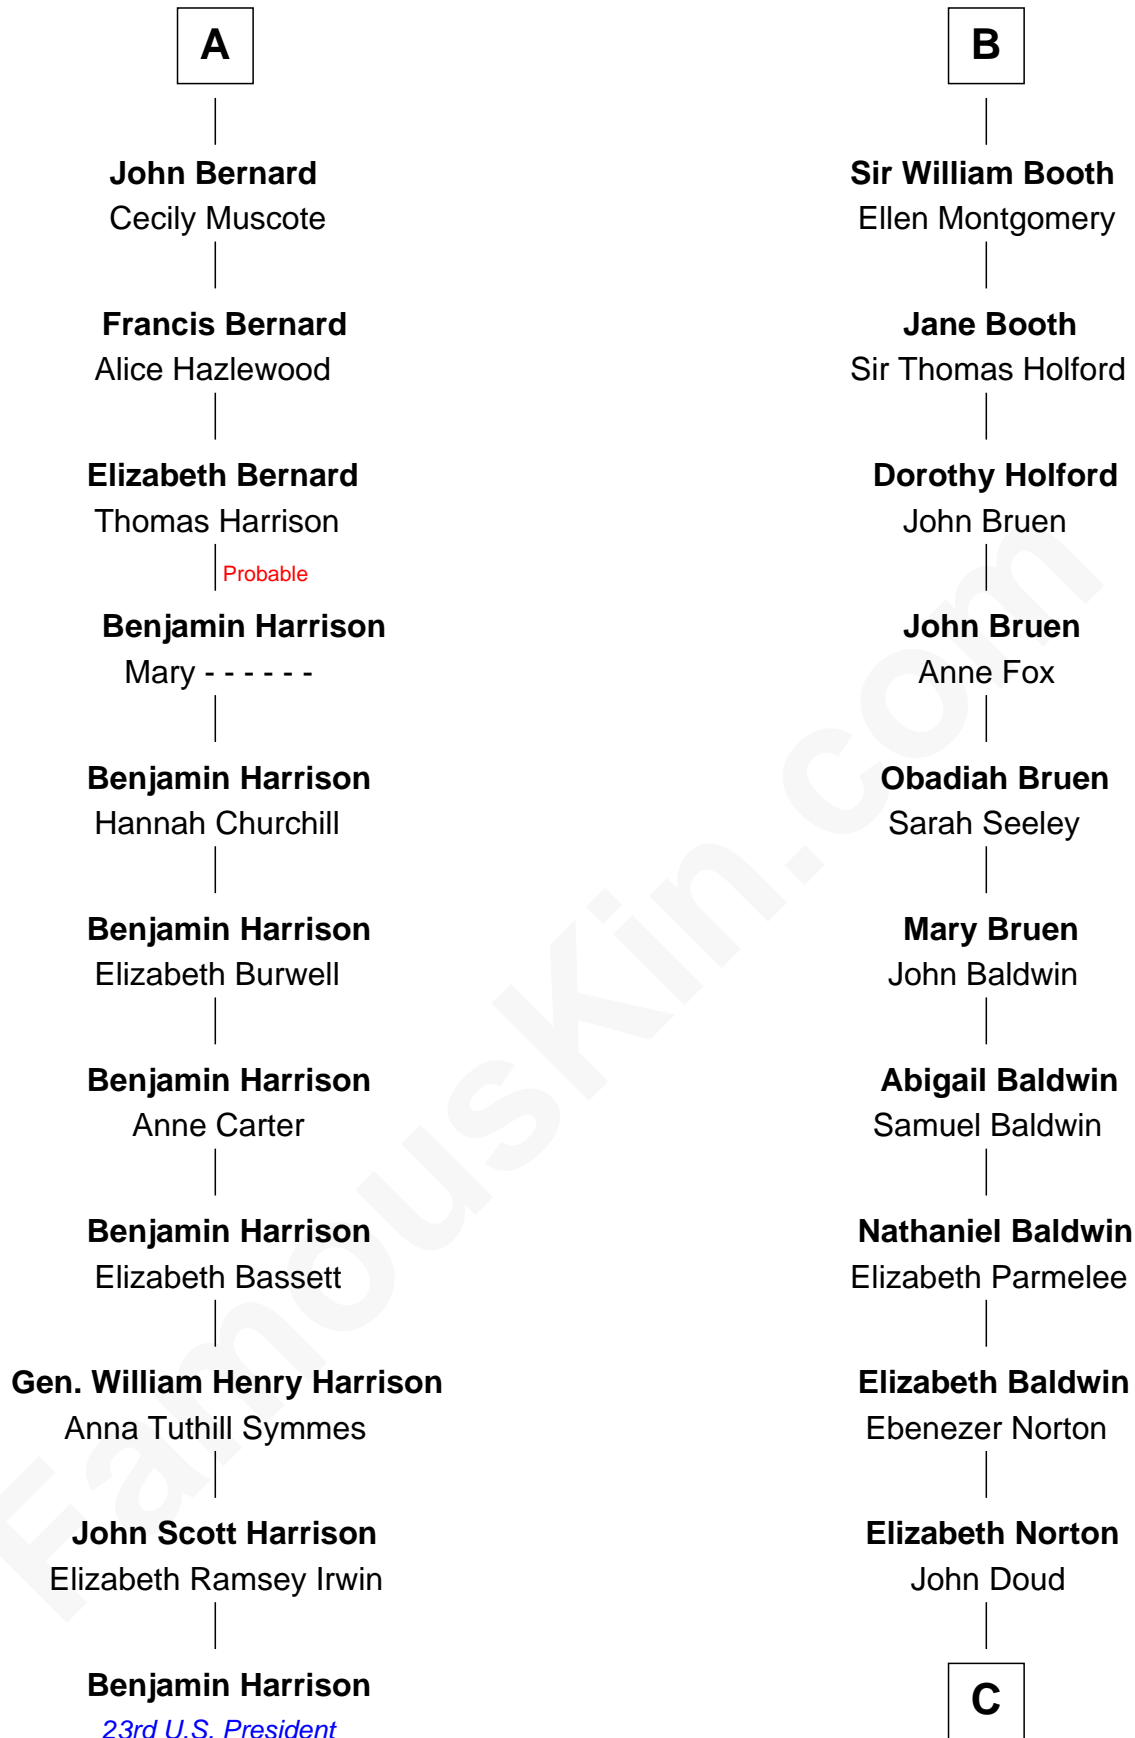

FamousKin.com
Relationship Chart of
Benjamin Harrison
23rd U.S. President

17th cousin 4 times removed of
Humphrey Bogart
Movie Actor

C

—
Rachel Doud

Jonathan Humphrey

—
Harvey Humphrey

Elizabeth Rogers Perkins

—
John Perkins Humphrey

Frances Dewey Churchill

—
Maud Humphrey

Dr. Belmont Deforest Bogart

—
Humphrey Bogart

Movie Actor

FamousKin.com