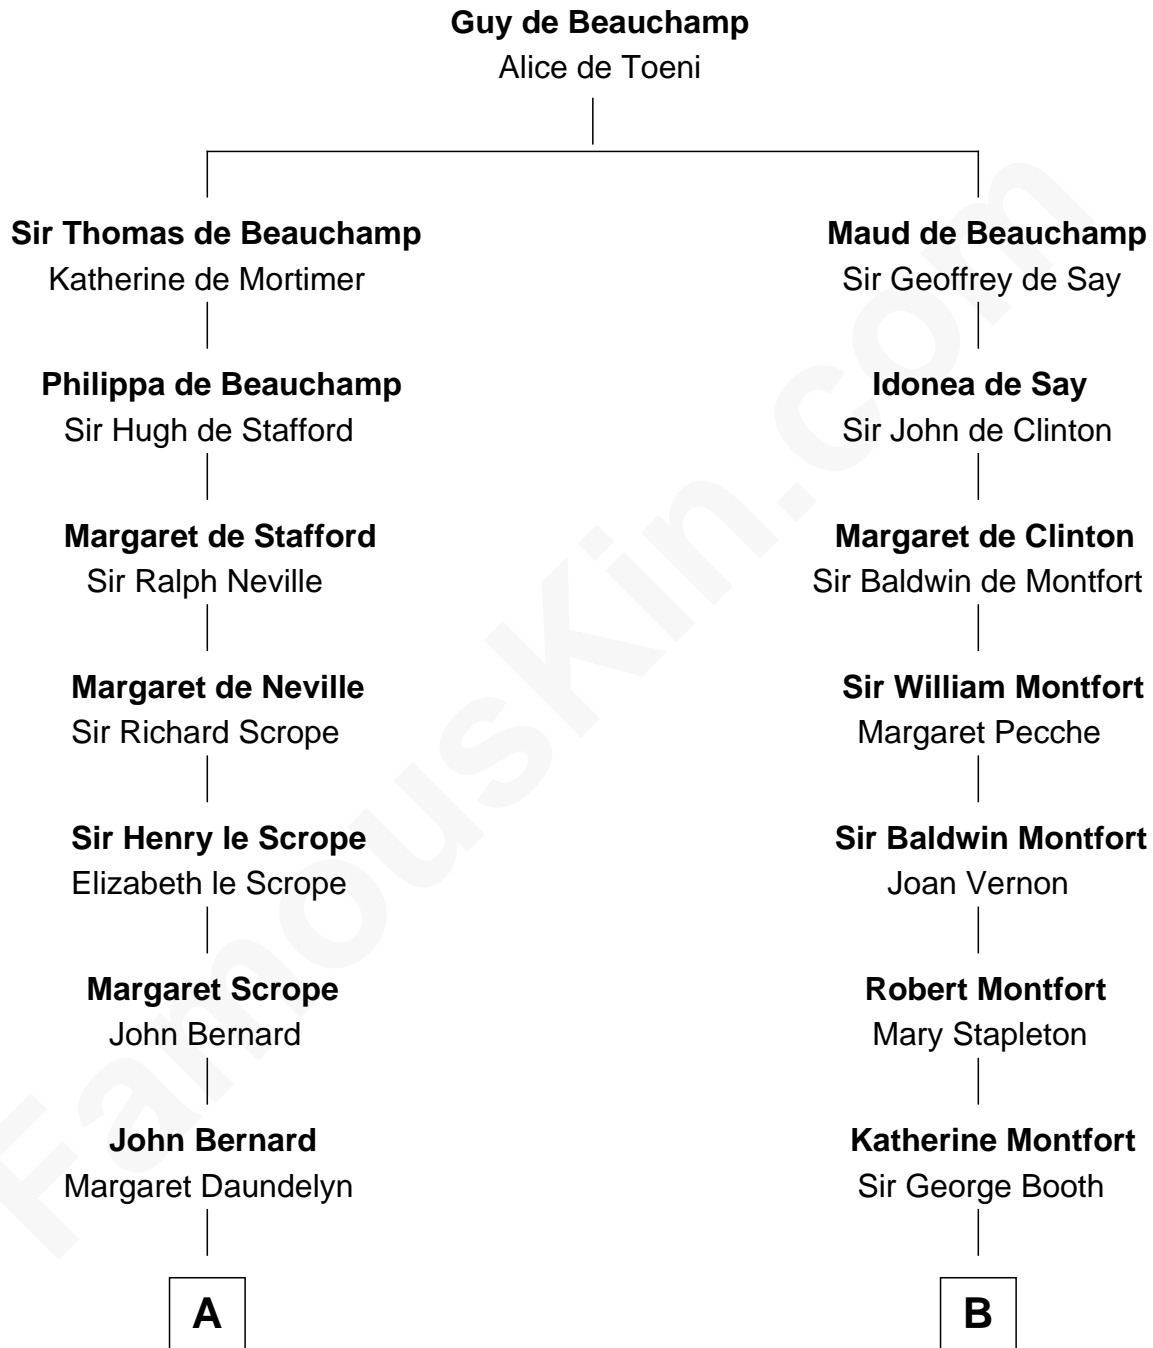

FamousKin.com
Relationship Chart of
Benjamin Harrison
23rd U.S. President

17th cousin 4 times removed of
Humphrey Bogart
Movie Actor

C

—
Rachel Doud

Jonathan Humphrey

—
Harvey Humphrey

Elizabeth Rogers Perkins

—
John Perkins Humphrey

Frances Dewey Churchill

—
Maud Humphrey

Dr. Belmont Deforest Bogart

—
Humphrey Bogart

Movie Actor

FamousKin.com