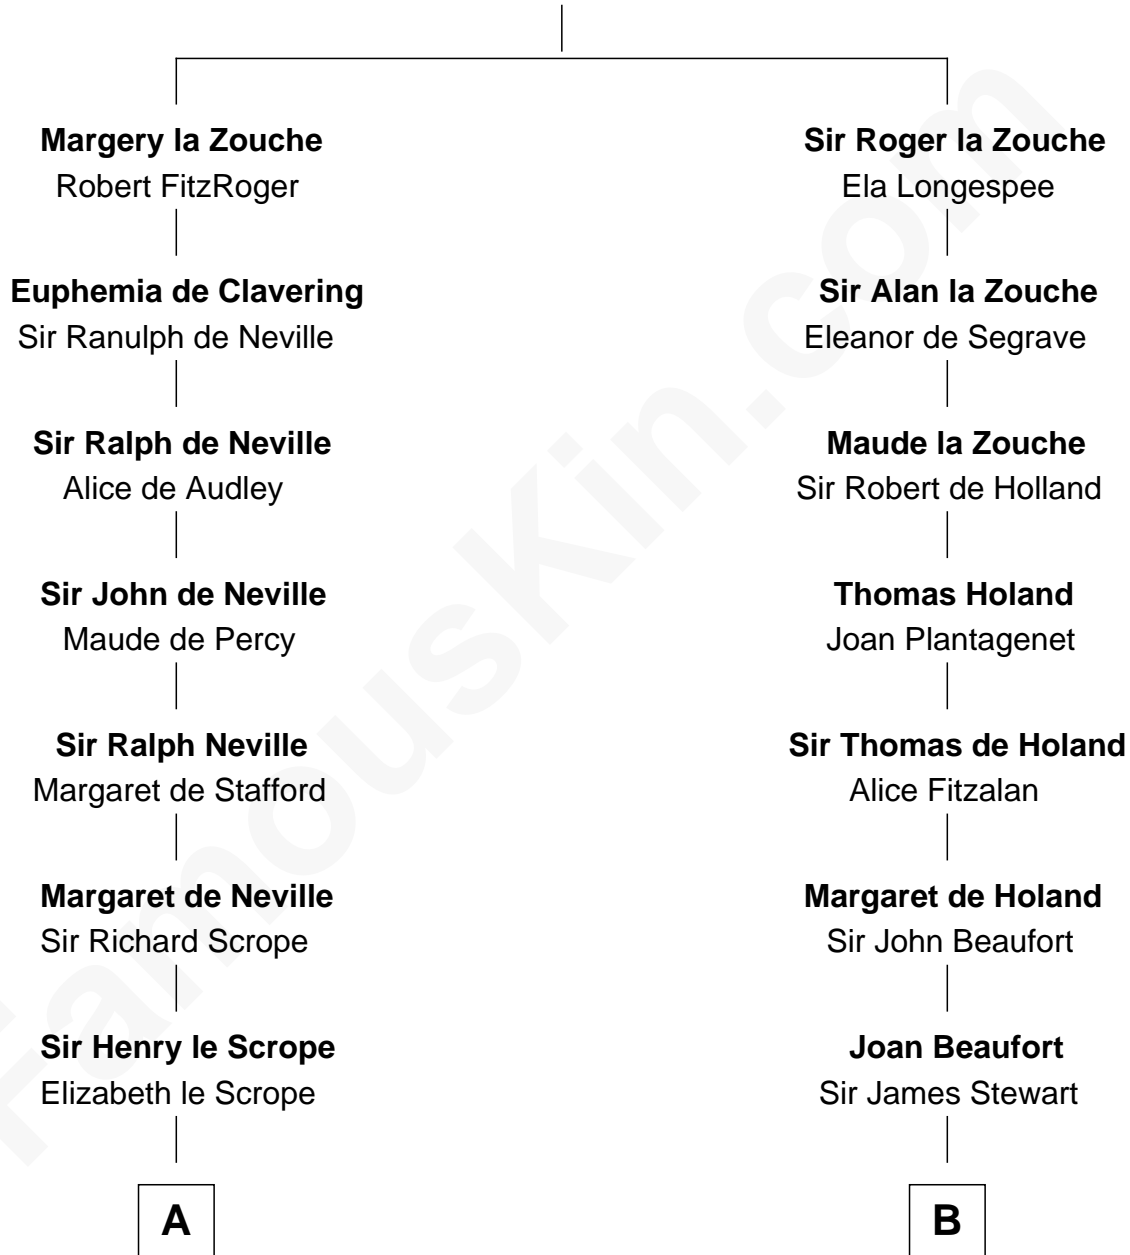

FamousKin.com
Relationship Chart of
Benjamin Harrison
23rd U.S. President

15th cousin 4 times removed of
Patrick Henry
1st and 6th Governor of Virginia

Alan la Zouche
 Ellen de Quincy

C

Gen. William Henry Harrison

Anna Tuthill Symmes

John Scott Harrison

Elizabeth Ramsey Irwin

Benjamin Harrison

23rd U.S. President

FamousKin.com