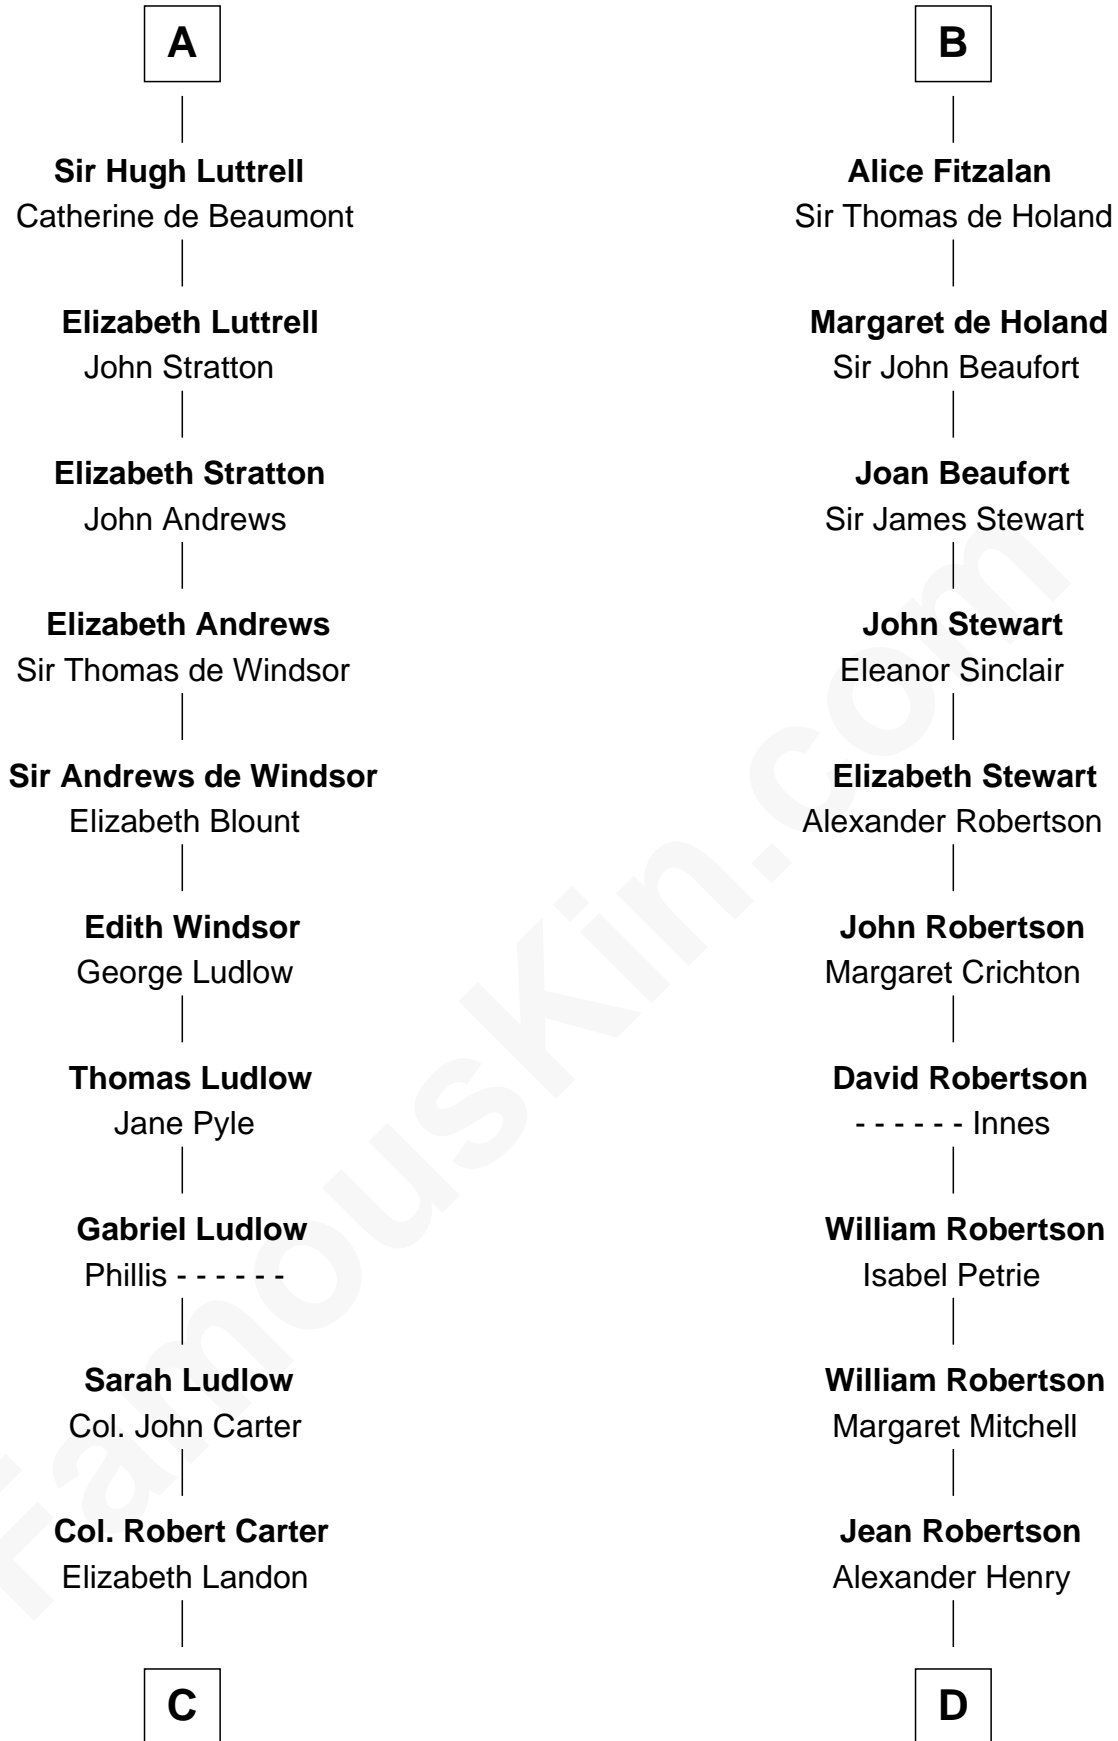

FamousKin.com
Relationship Chart of
Benjamin Harrison
23rd U.S. President

18th cousin 3 times removed of
Patrick Henry
1st and 6th Governor of Virginia

C

Anne Carter
Benjamin Harrison

Benjamin Harrison
Elizabeth Bassett

Gen. William Henry Harrison
Anna Tuthill Symmes

John Scott Harrison
Elizabeth Ramsey Irwin

Benjamin Harrison
23rd U.S. President

D

John Henry
Mrs. Sarah Winston Syme

Patrick Henry
1st & 6th Gov. of Virginia