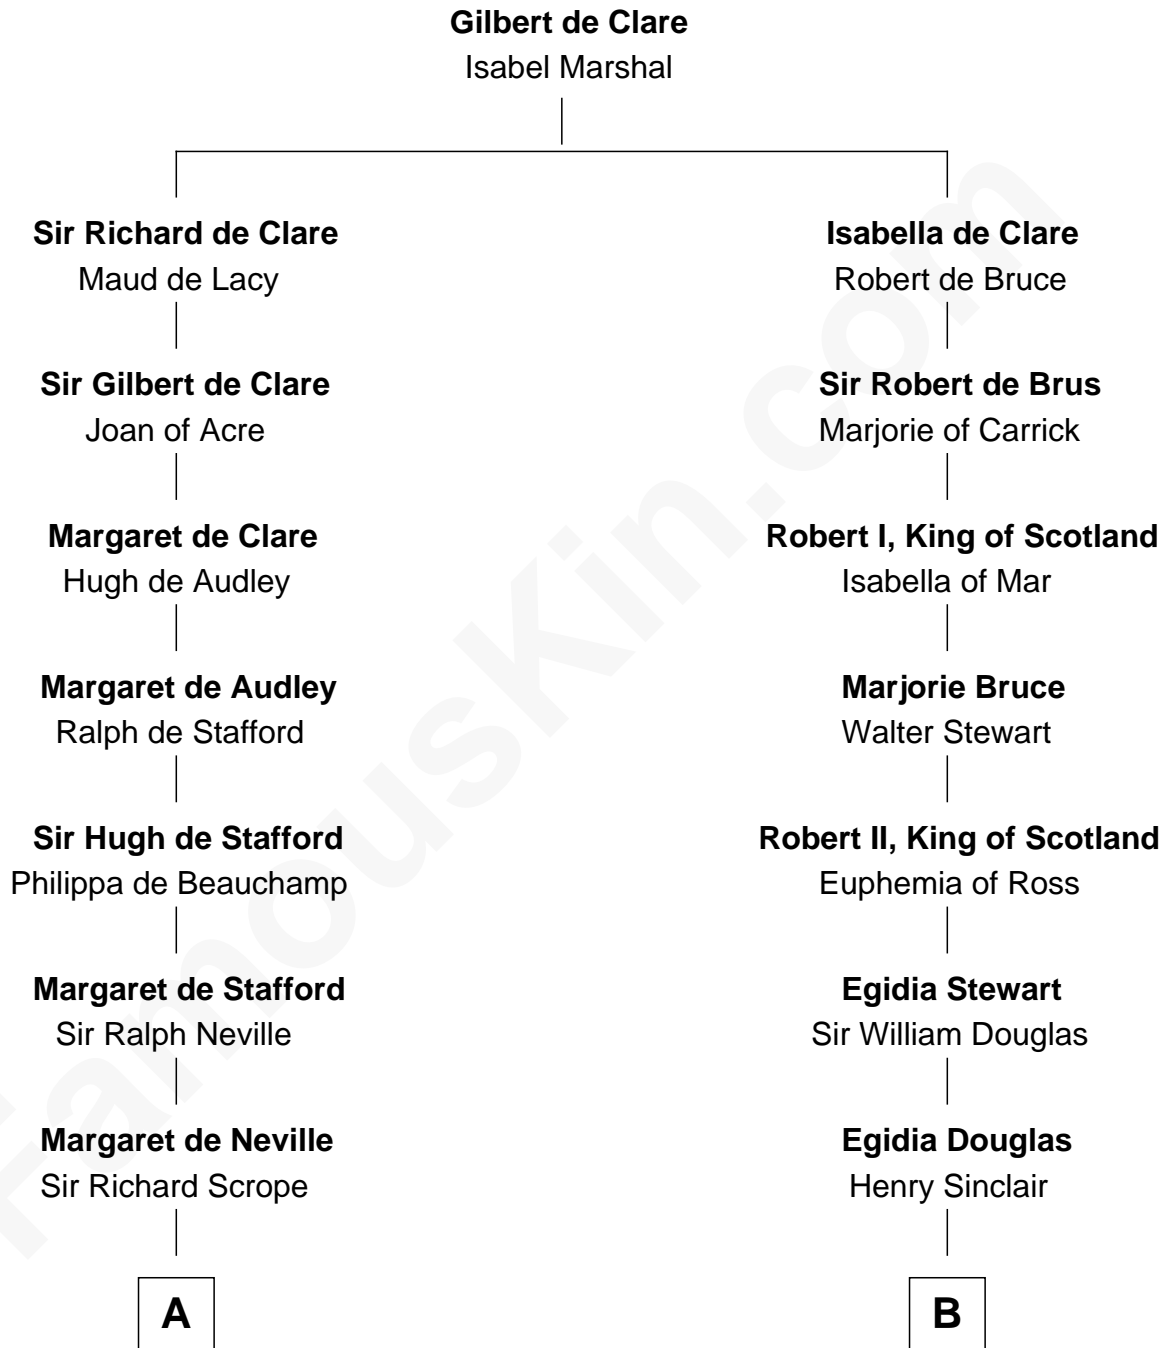

FamousKin.com
Relationship Chart of
Benjamin Harrison
23rd U.S. President

16th cousin 4 times removed of
Patrick Henry
1st and 6th Governor of Virginia

C

Benjamin Harrison

Elizabeth Bassett

Gen. William Henry Harrison

Anna Tuthill Symmes

John Scott Harrison

Elizabeth Ramsey Irwin

Benjamin Harrison

23rd U.S. President

FamousKin.com