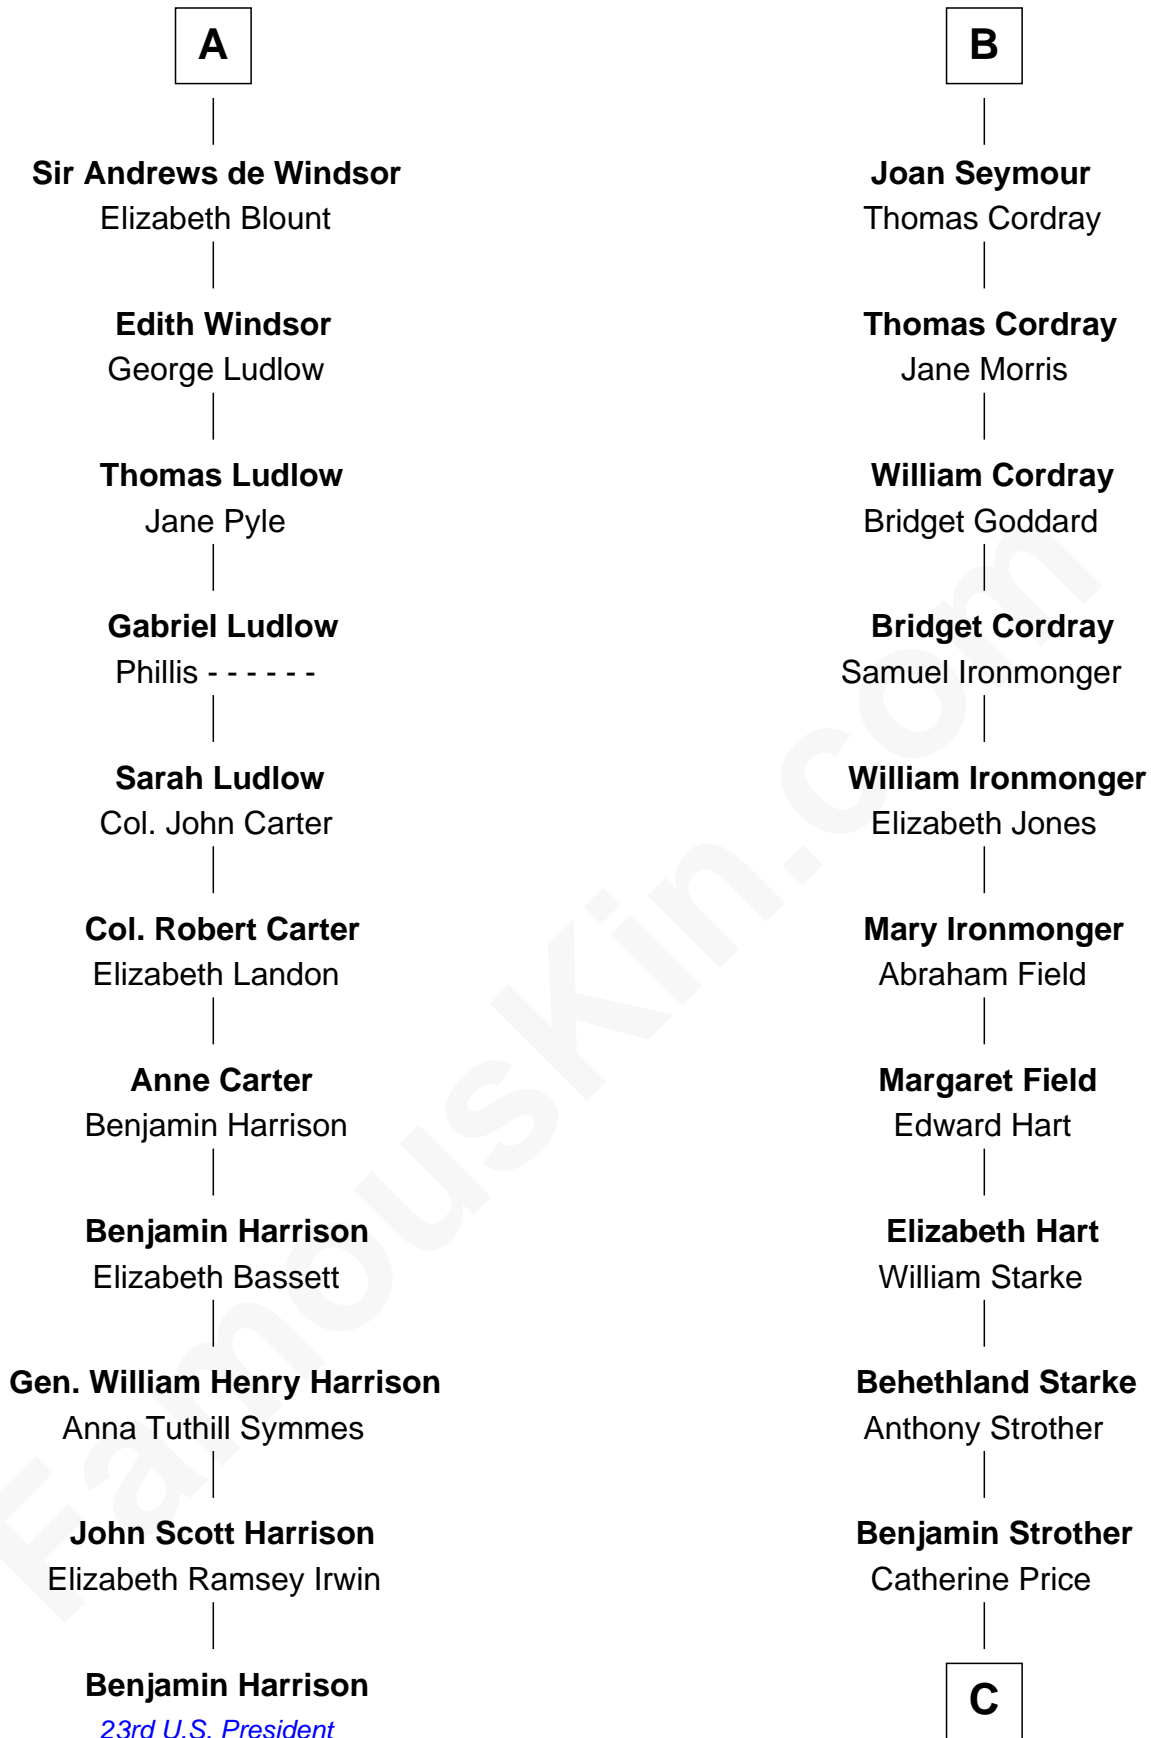

**FamousKin.com**  
**Relationship Chart of**  
**Benjamin Harrison**  
*23rd U.S. President*

**17th cousin 4 times removed of**  
**Randolph Scott**  
*Movie Actor*

**C**

—  
**Catherine Price Strother**

Joseph Minor Crane

—  
**John William Crane**

Margaret Ann Sadler

—  
**Joseph Minor Crane**

Lavinia Lionberger

—  
**Lucy Lionberger Crane**

George Grant Scott

—  
**Randolph Scott**