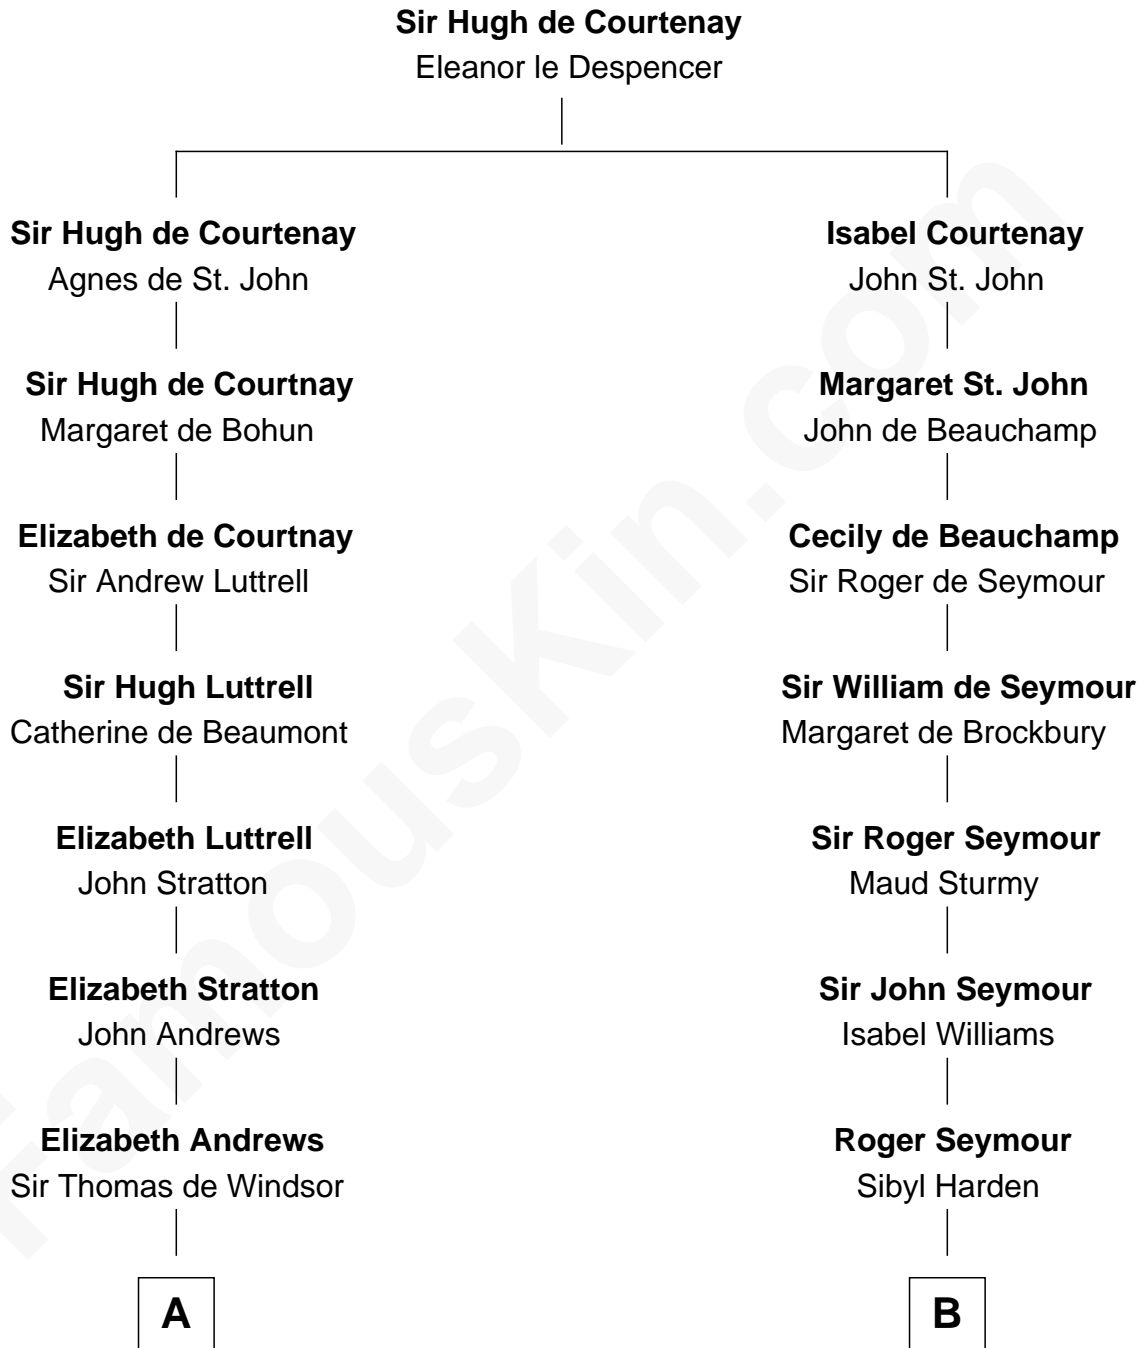

**FamousKin.com**  
**Relationship Chart of**  
**Benjamin Harrison**  
*23rd U.S. President*

**17th cousin 4 times removed of**  
**Randolph Scott**  
*Movie Actor*

**C**

—  
**Catherine Price Strother**

Joseph Minor Crane

—  
**John William Crane**

Margaret Ann Sadler

—  
**Joseph Minor Crane**

Lavinia Lionberger

—  
**Lucy Lionberger Crane**

George Grant Scott

—  
**Randolph Scott**