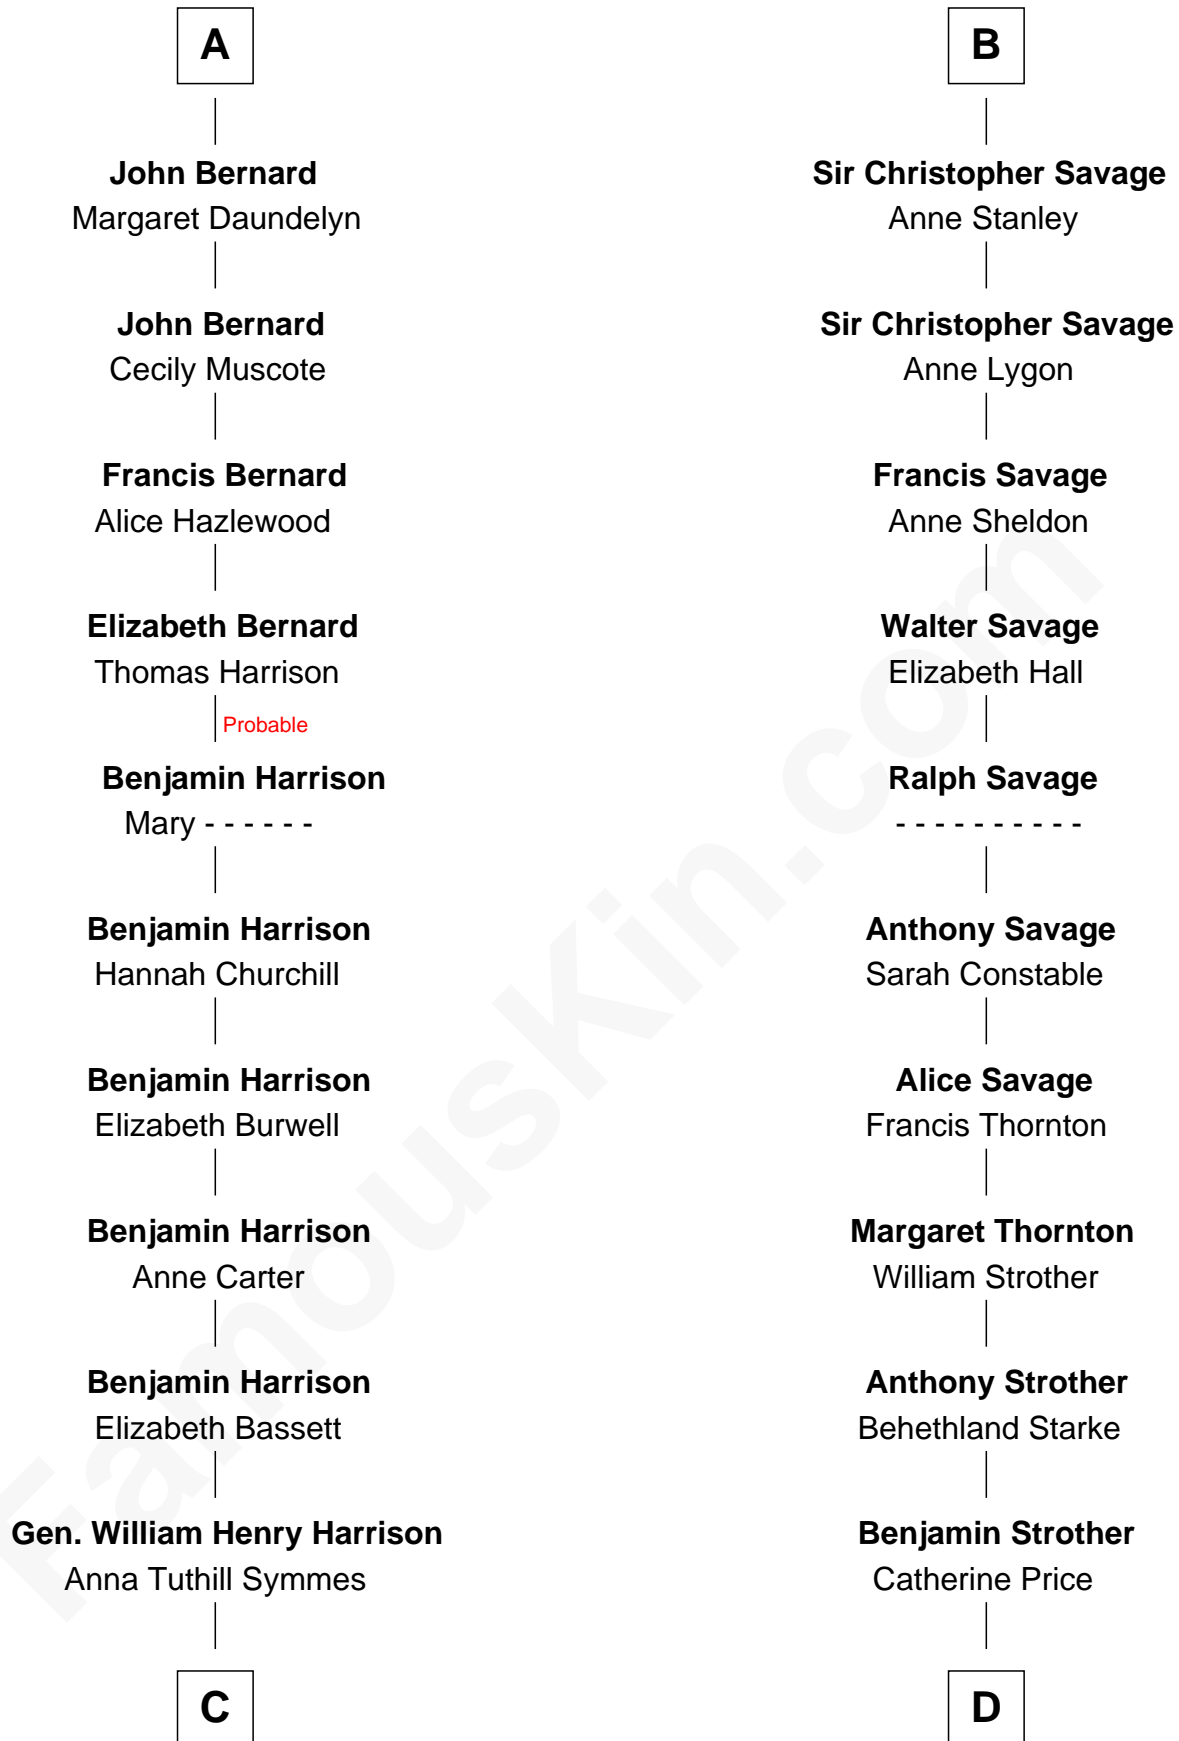

**FamousKin.com**  
**Relationship Chart of**  
**Benjamin Harrison**  
*23rd U.S. President*

18th cousin 3 times removed of  
**Randolph Scott**  
*Movie Actor*

**C**

**John Scott Harrison**  
Elizabeth Ramsey Irwin

**Benjamin Harrison**  
*23rd U.S. President*

**D**

**Catherine Price Strother**  
Joseph Minor Crane

**John William Crane**  
Margaret Ann Sadler

**Joseph Minor Crane**  
Lavinia Lionberger

**Lucy Lionberger Crane**  
George Grant Scott

**Randolph Scott**  
*Movie Actor*

FamousKin.com