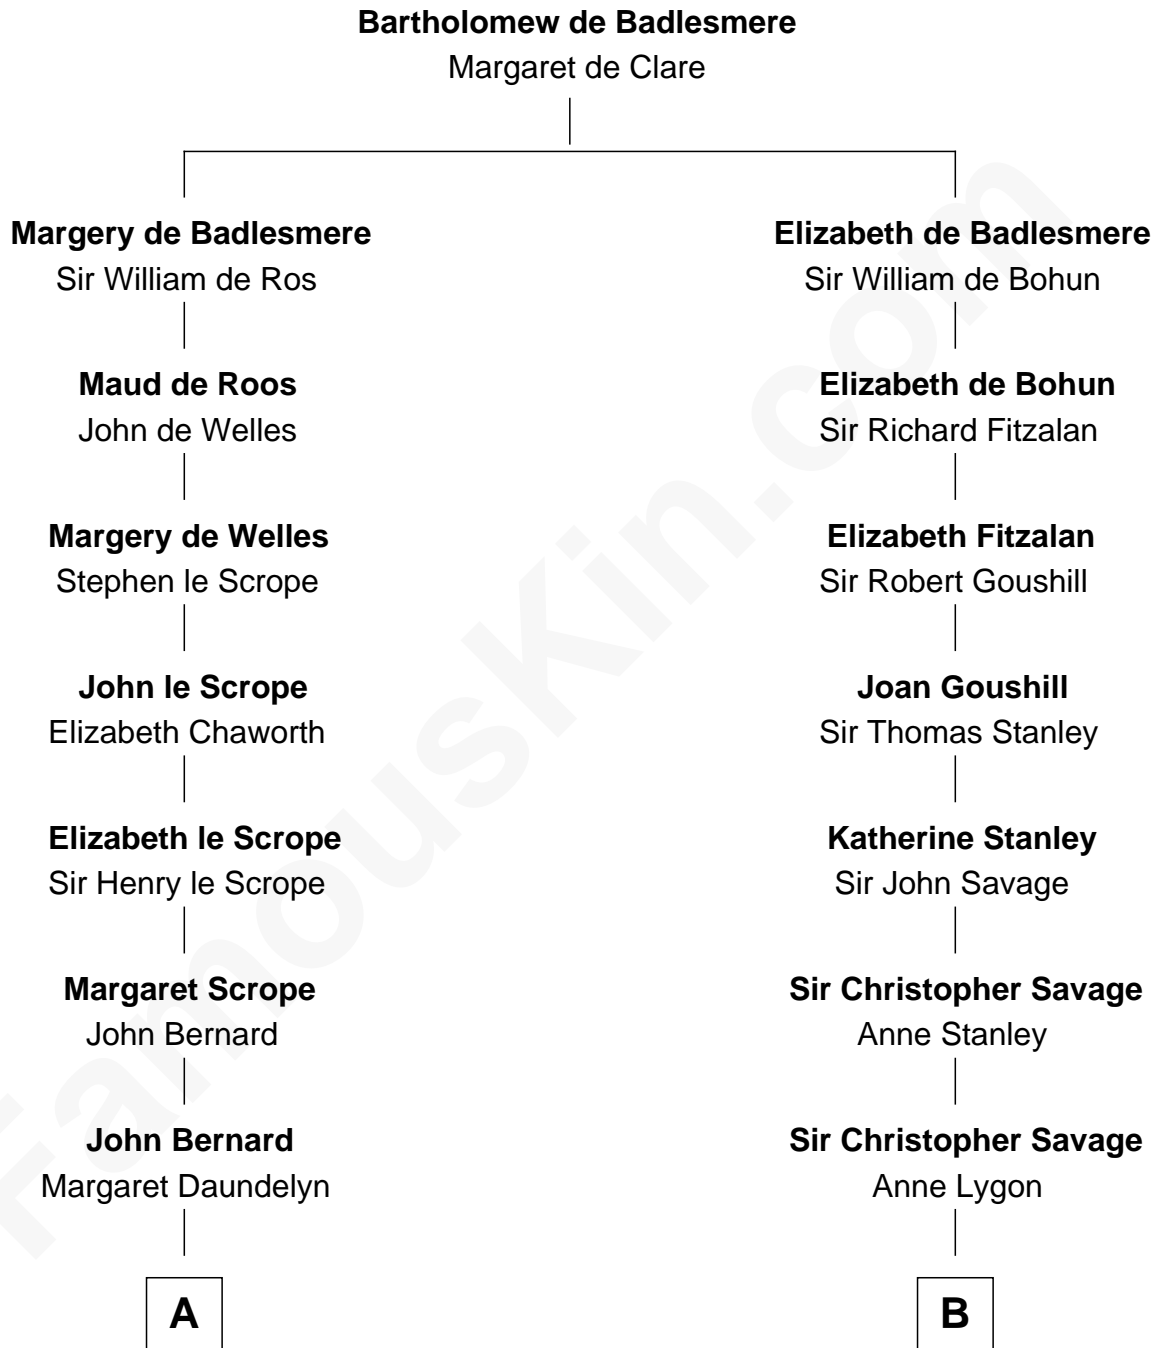

FamousKin.com
Relationship Chart of
Benjamin Harrison
23rd U.S. President

17th cousin 2 times removed of
Randolph Scott
Movie Actor

C

—
Joseph Minor Crane

Lavinia Lionberger

—
Lucy Lionberger Crane

George Grant Scott

—
Randolph Scott

Movie Actor

FamousKin.com