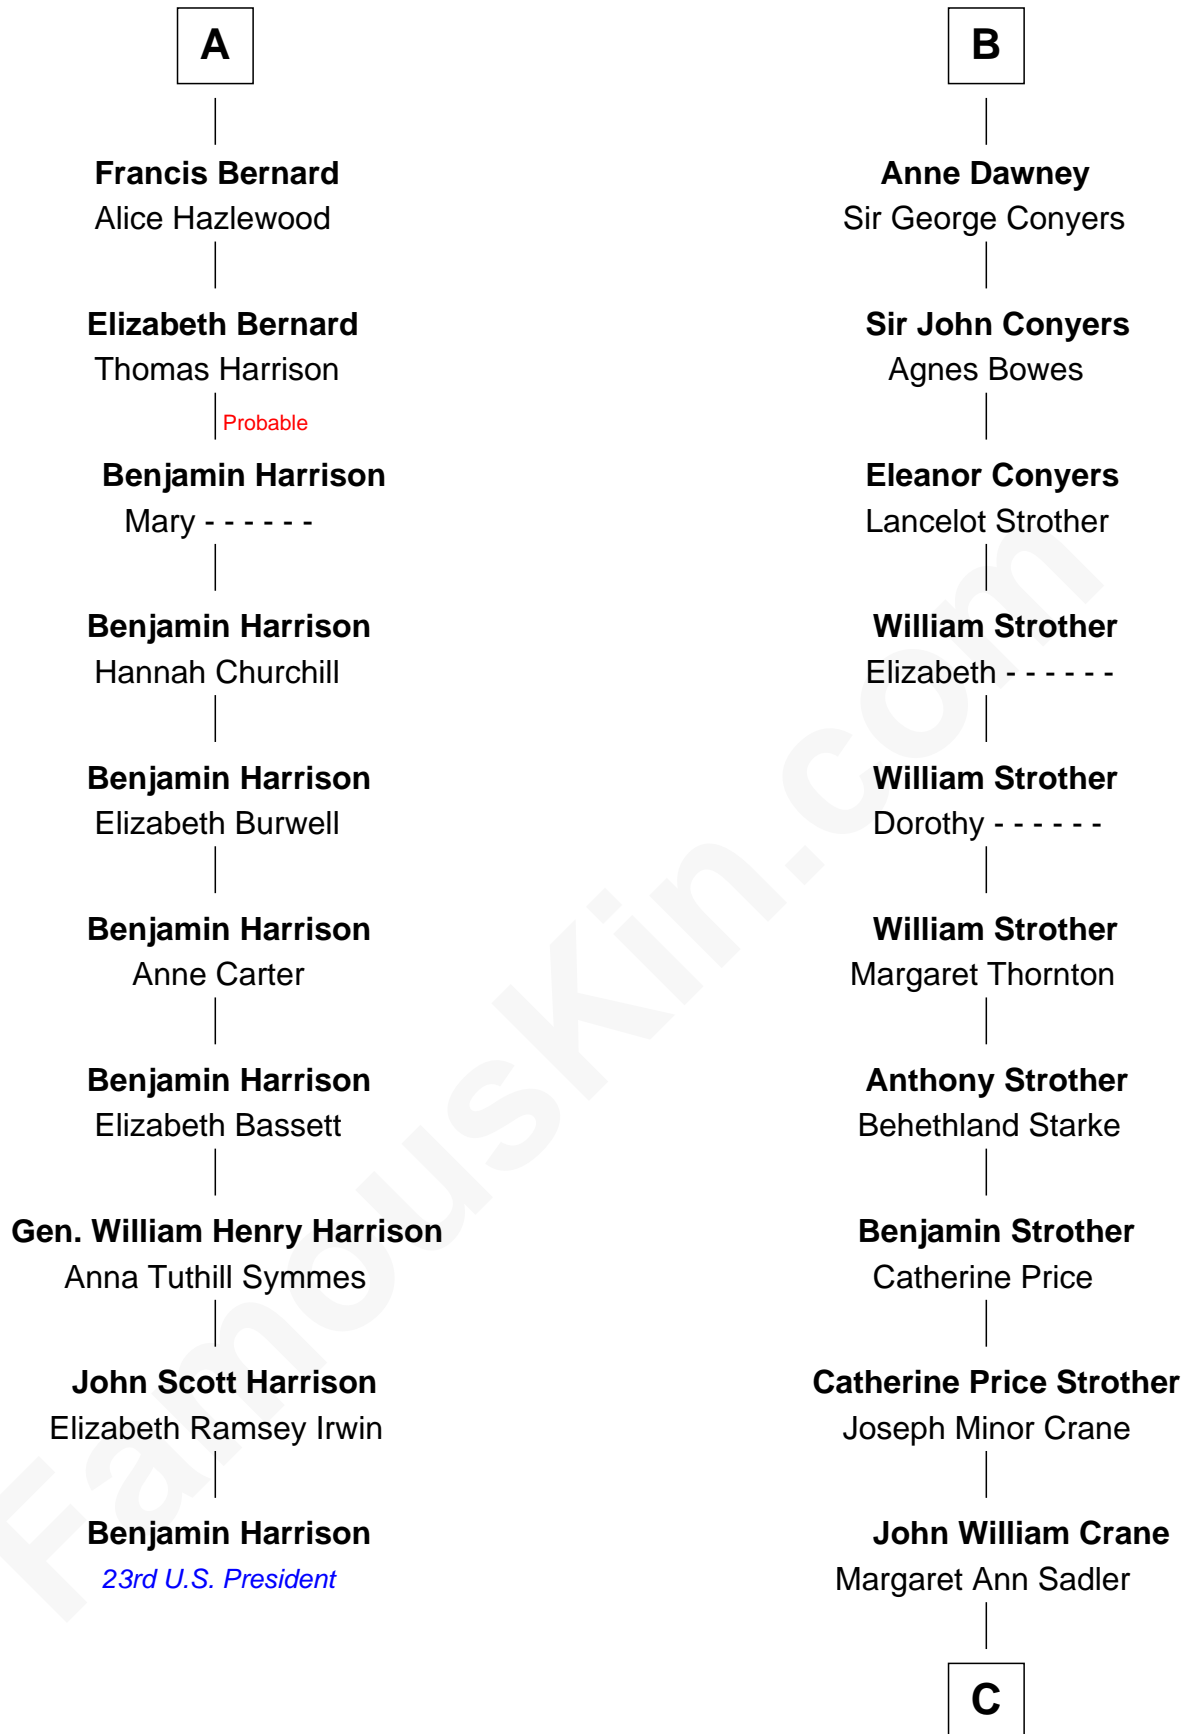

**FamousKin.com**  
**Relationship Chart of**  
**Benjamin Harrison**  
*23rd U.S. President*

**16th cousin 3 times removed of**  
**Randolph Scott**  
*Movie Actor*

**C**

—  
**Joseph Minor Crane**

Lavinia Lionberger

—  
**Lucy Lionberger Crane**

George Grant Scott

—  
**Randolph Scott**

*Movie Actor*

FamousKin.com