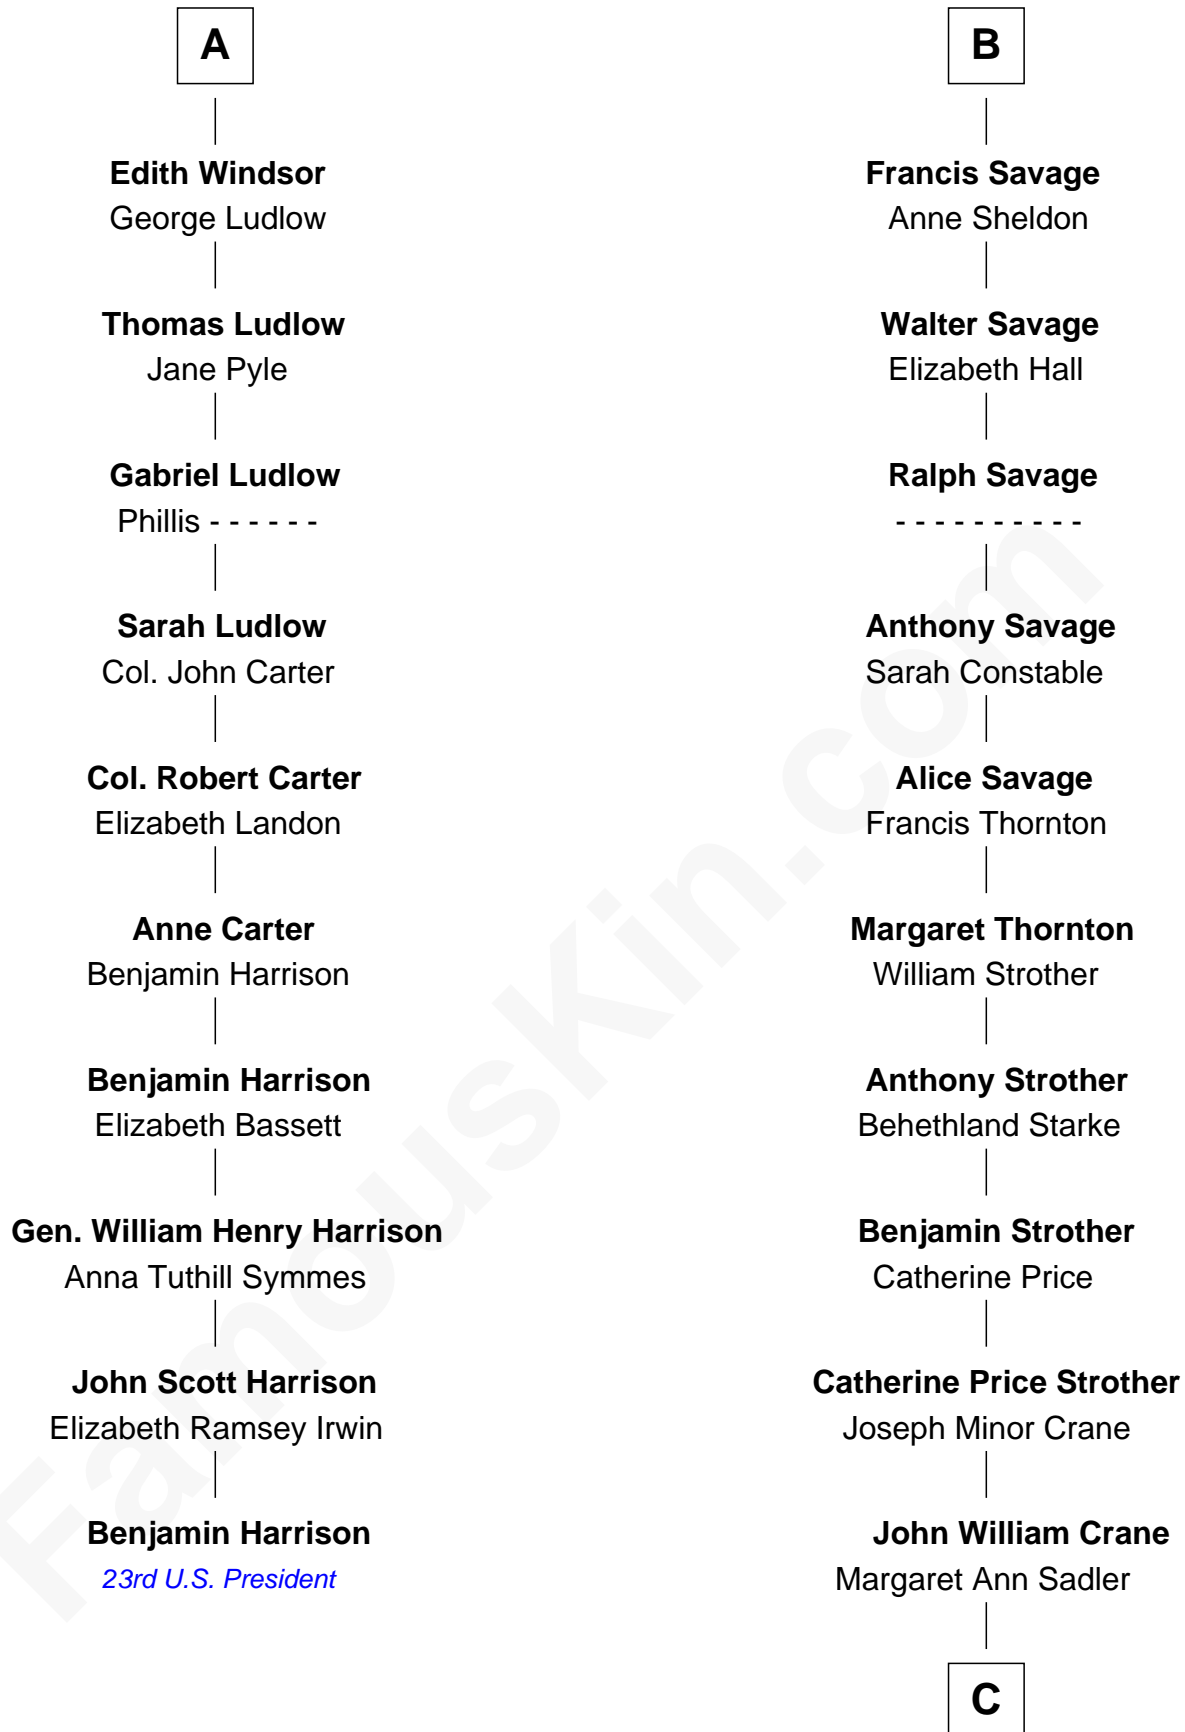

**FamousKin.com**  
**Relationship Chart of**  
**Benjamin Harrison**  
*23rd U.S. President*

16th cousin 3 times removed of  
**Randolph Scott**  
*Movie Actor*

**Humphrey de Bohun**  
 Elizabeth Plantagenet

**C**

—  
**Joseph Minor Crane**

Lavinia Lionberger

—  
**Lucy Lionberger Crane**

George Grant Scott

—  
**Randolph Scott**

*Movie Actor*

FamousKin.com