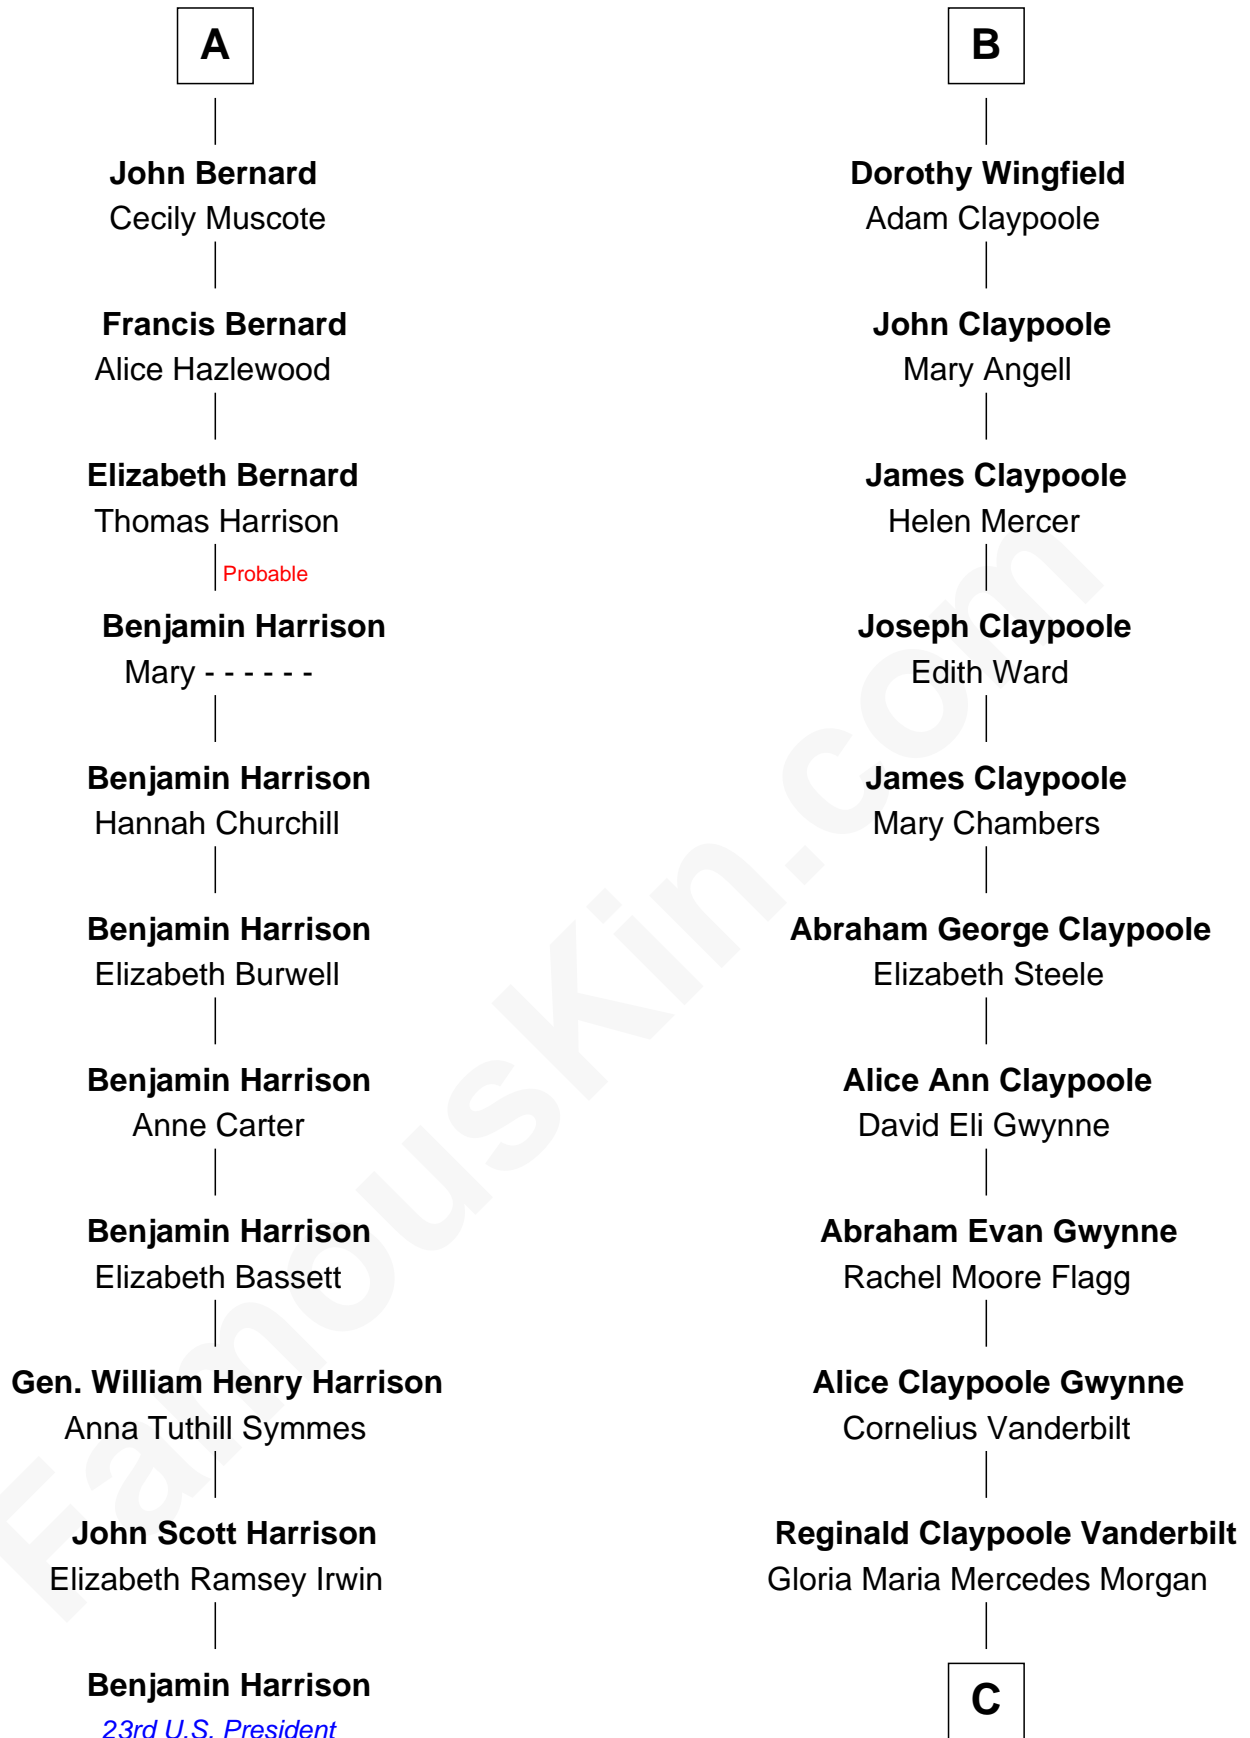

FamousKin.com Relationship Chart of

Benjamin Harrison

23rd U.S. President

17th cousin 1 time removed of

Anderson Cooper

Television Journalist

Bartholomew de Badlesmere

Margaret de Clare

Elizabeth Rookes

Robert Wingfield

Margery Quarles

Robert Wingfield

Elizabeth Cecil

B

|
Gloria Laura Morgan Vanderbilt

Wyatt Emory Cooper