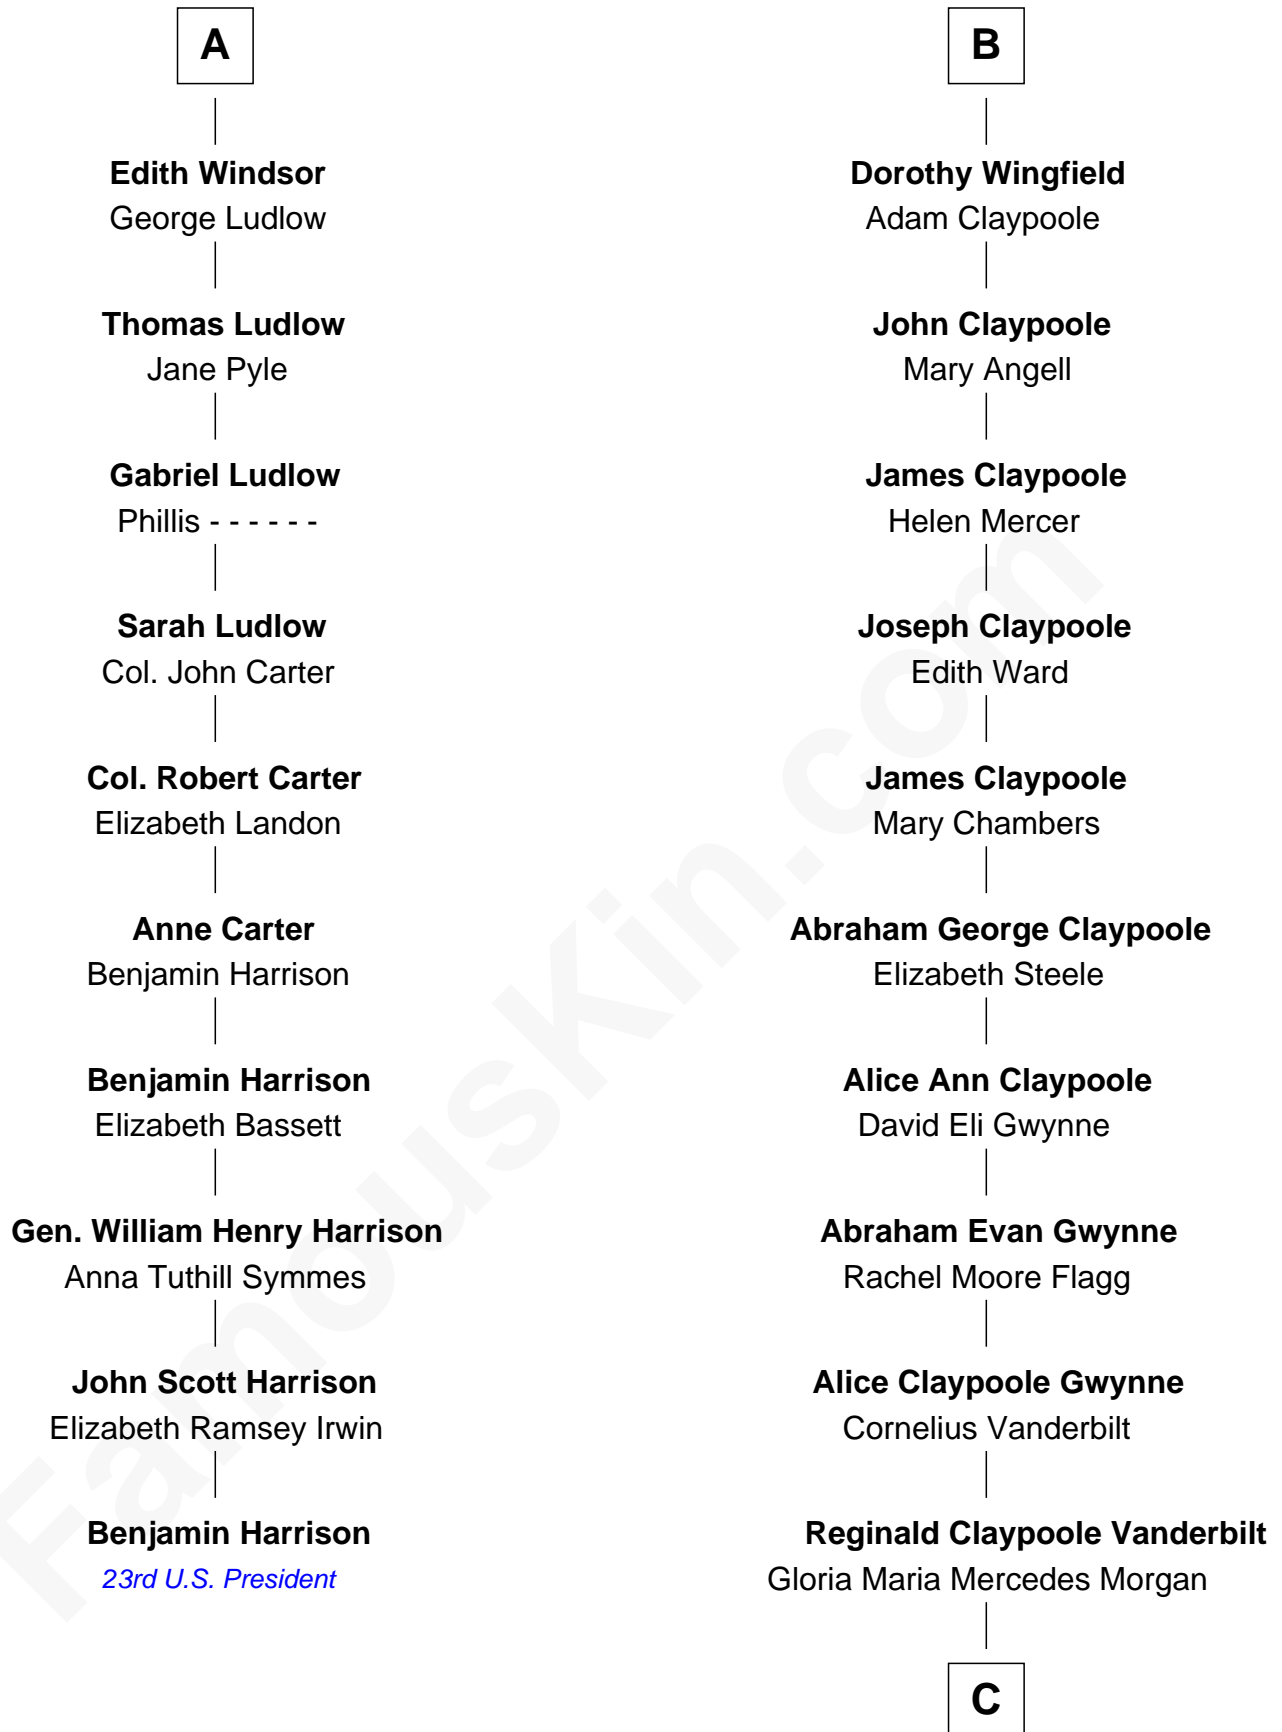

FamousKin.com
Relationship Chart of
Benjamin Harrison
23rd U.S. President

16th cousin 2 times removed of
Anderson Cooper
Television Journalist

Humphrey de Bohun
 Elizabeth Plantagenet

C

Gloria Laura Morgan Vanderbilt