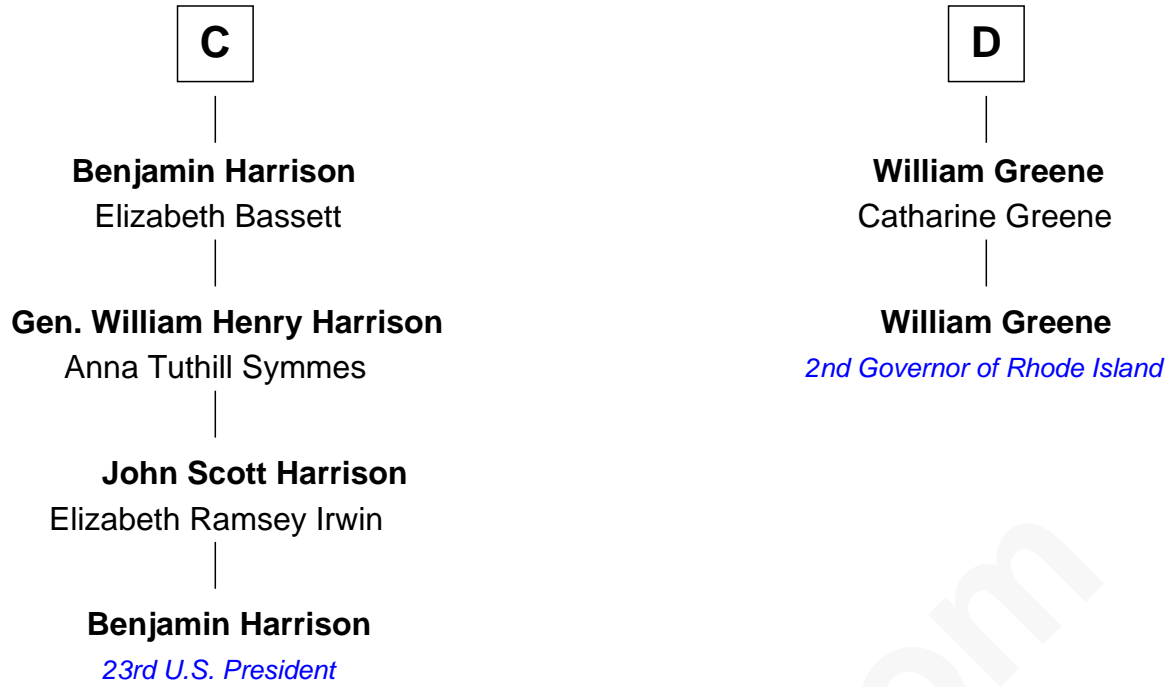

FamousKin.com