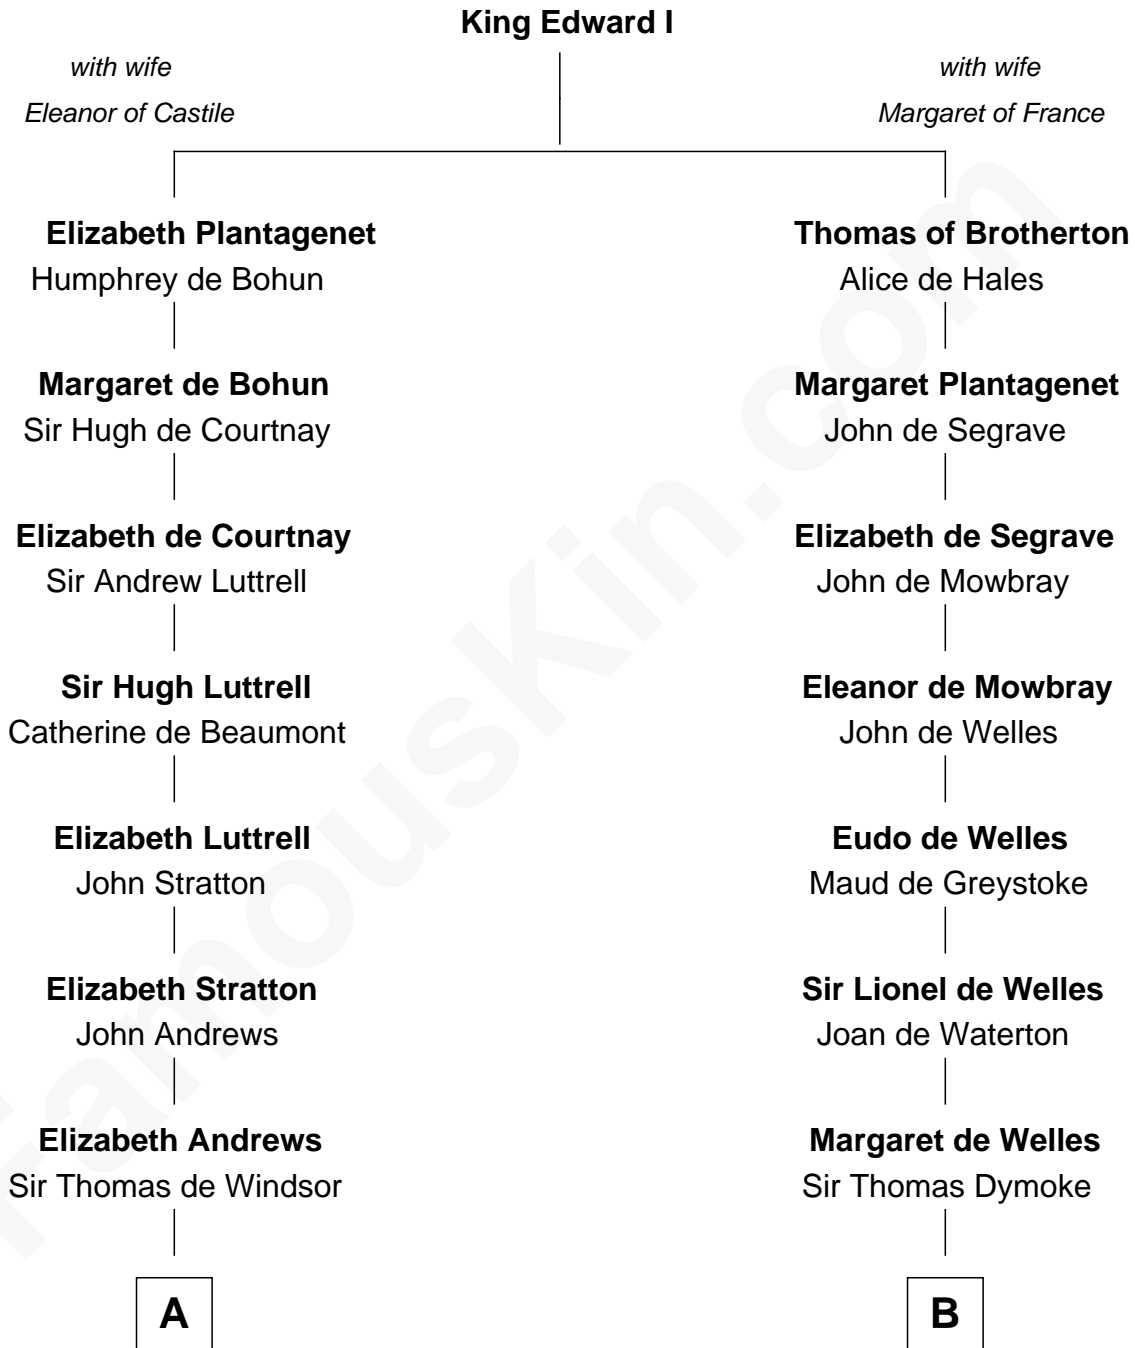

**FamousKin.com**  
**Relationship Chart of**  
**Benjamin Harrison**  
*23rd U.S. President*

**17th cousin 4 times removed of**  
**Ray Bradbury**  
*Author of The Martian Chronicles*

C

**Samuel Bradbury**

Frances Mary Rothead

**Samuel Irving Bradbury**

Mary Adell Spaulding

**Samuel Hinkston Bradbury**

Minnie Alice Davis

**Leonard Spaulding Bradbury**

Esther Marie Moberg

**Ray Bradbury**