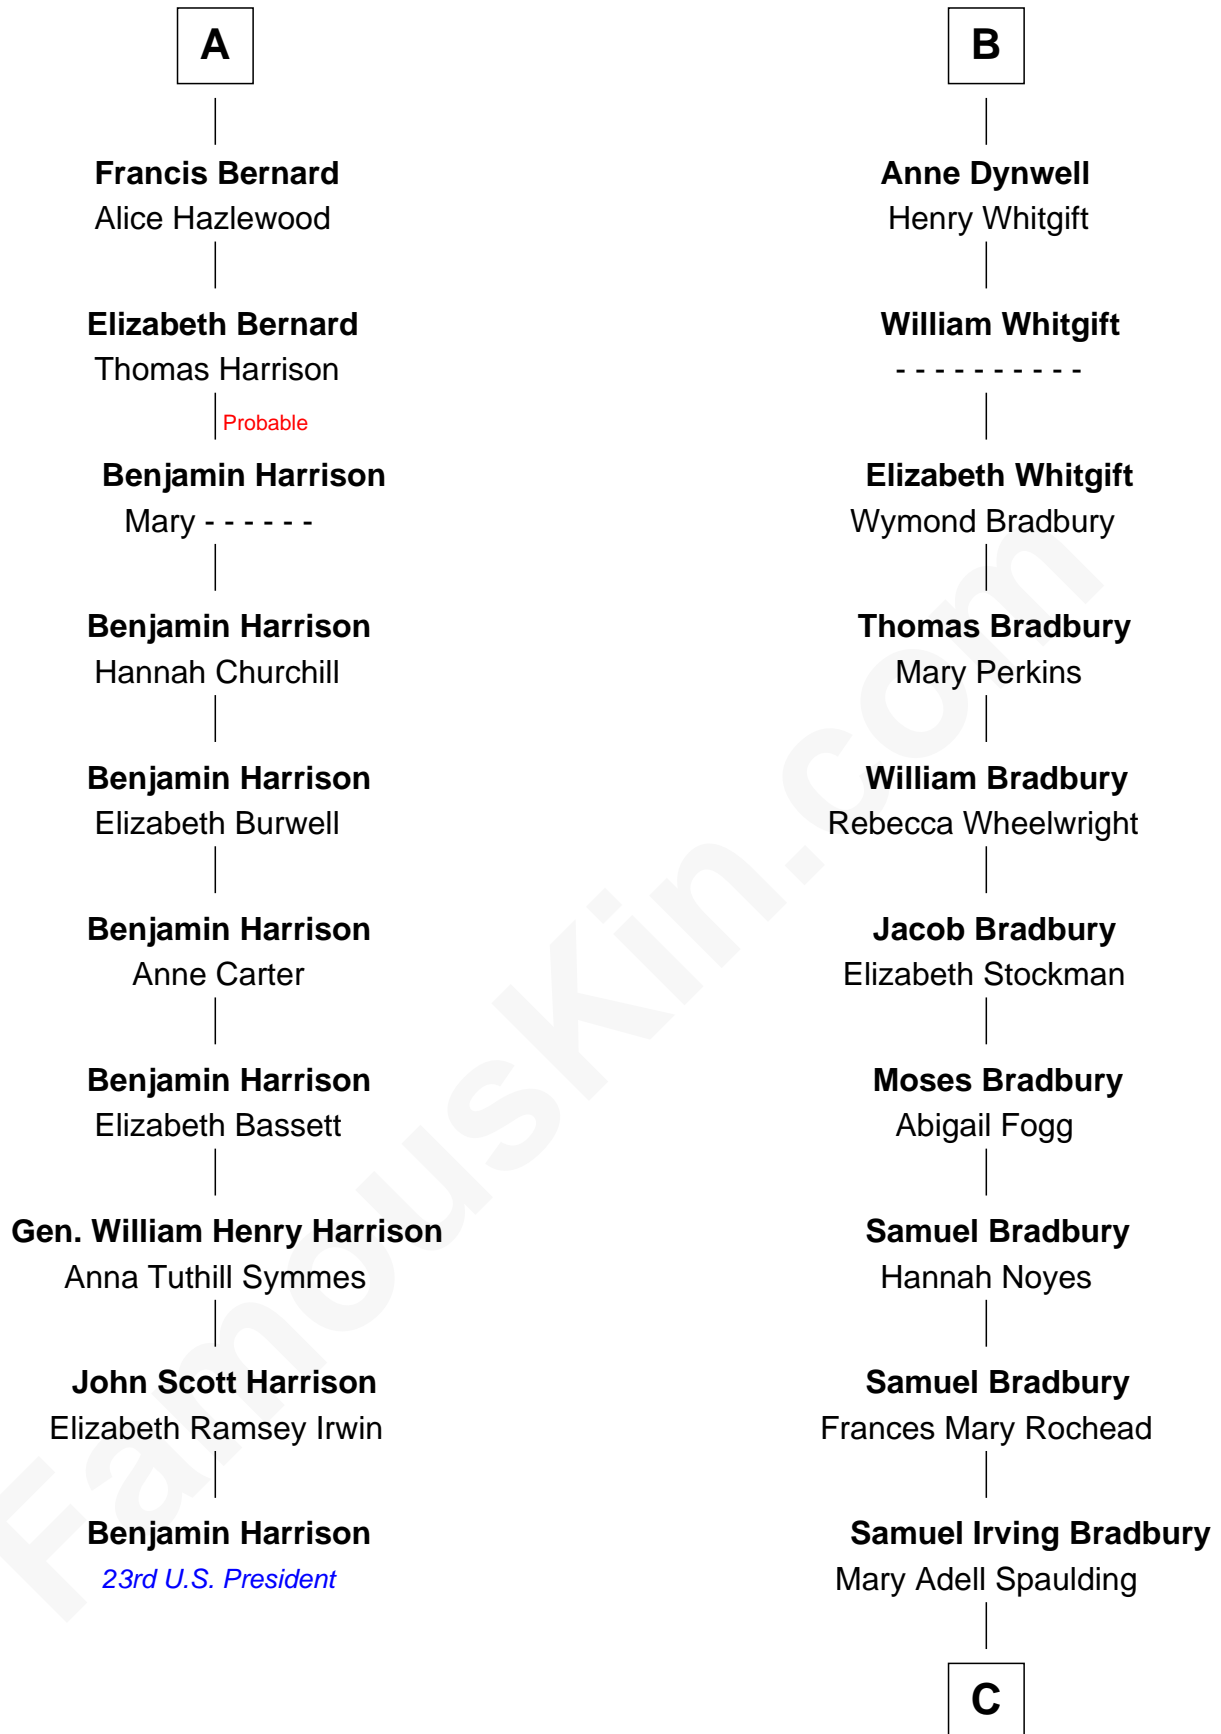

FamousKin.com
Relationship Chart of
Benjamin Harrison
23rd U.S. President

16th cousin 3 times removed of
Ray Bradbury
Author of The Martian Chronicles

C

—
Samuel Hinkston Bradbury

Minnie Alice Davis

—
Leonard Spaulding Bradbury

Esther Marie Moberg

—
Ray Bradbury

Author of [The Martian Chronicles](#)

FamousKin.com