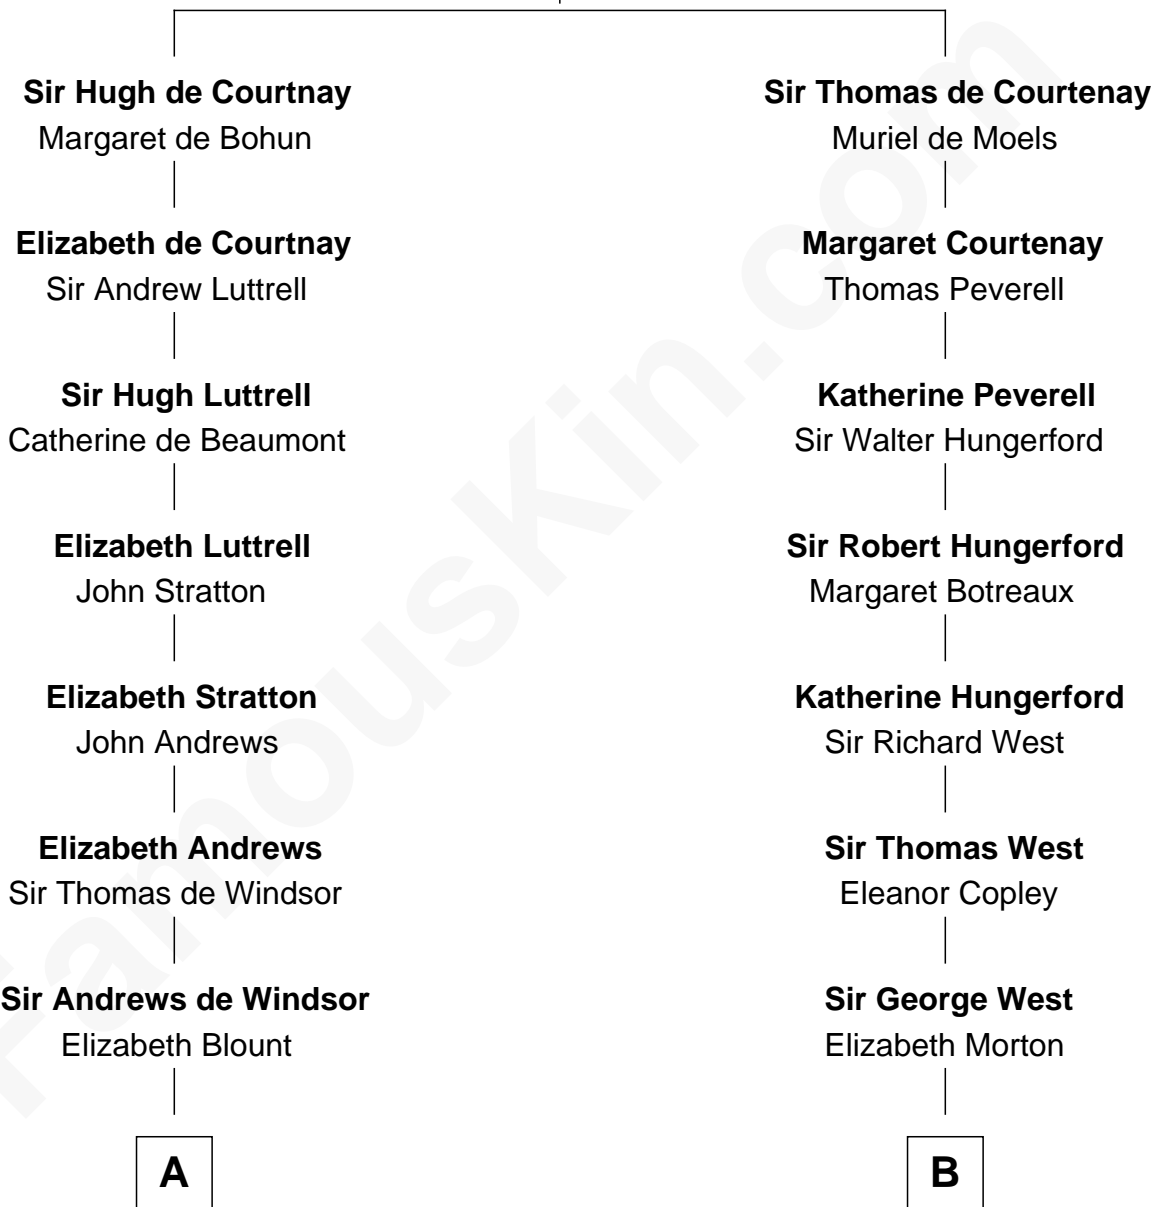

**FamousKin.com**  
**Relationship Chart of**  
**Benjamin Harrison**  
*23rd U.S. President*

**16th cousin 3 times removed of**  
**Ray Bradbury**  
*Author of The Martian Chronicles*

**Sir Hugh de Courtenay**  
 Agnes de St. John

**C**

—  
**Samuel Hinkston Bradbury**

Minnie Alice Davis

—  
**Leonard Spaulding Bradbury**

Esther Marie Moberg

—  
**Ray Bradbury**

*Author of [The Martian Chronicles](#)*

FamousKin.com