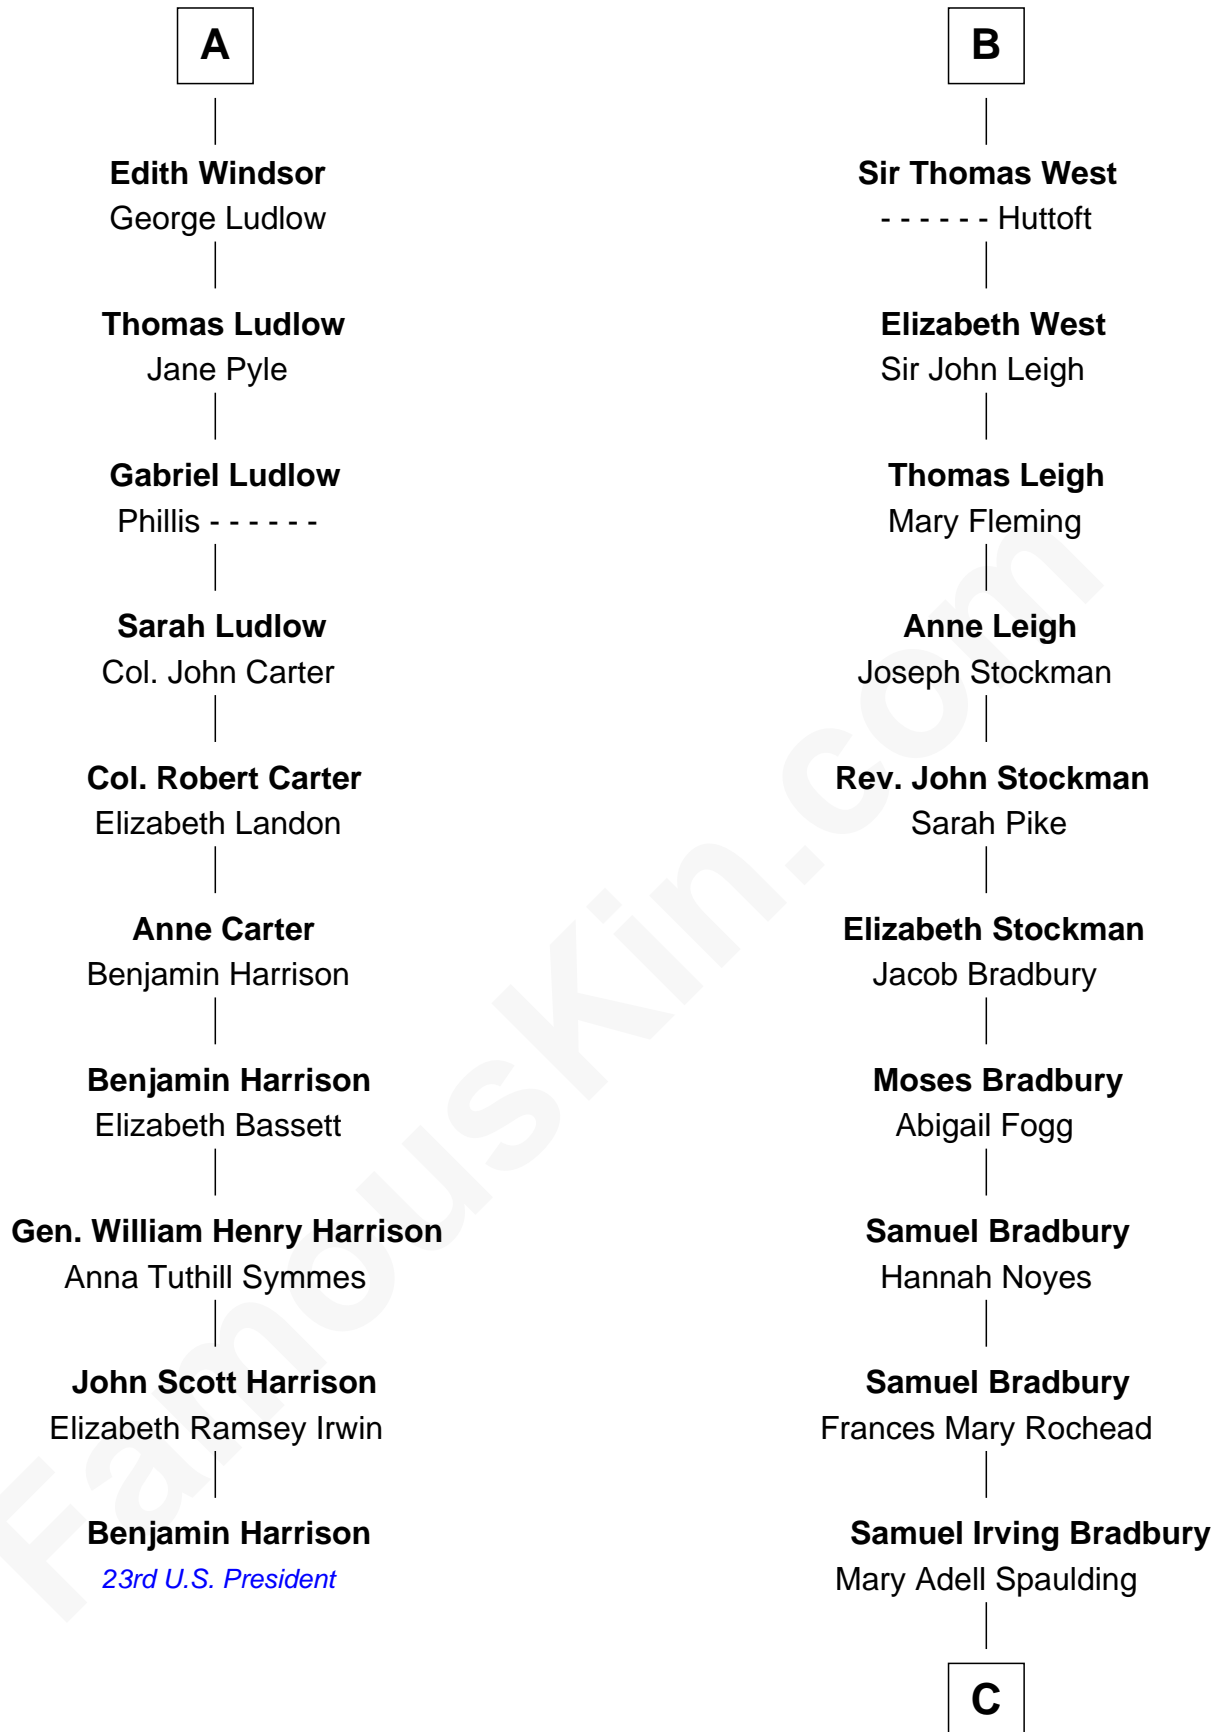

**FamousKin.com**  
**Relationship Chart of**  
**Benjamin Harrison**  
*23rd U.S. President*

**16th cousin 3 times removed of**  
**Ray Bradbury**  
*Author of The Martian Chronicles*

**Sir Hugh de Courtenay**  
 Agnes de St. John

**C**

—  
**Samuel Hinkston Bradbury**

Minnie Alice Davis

—  
**Leonard Spaulding Bradbury**

Esther Marie Moberg

—  
**Ray Bradbury**

*Author of [The Martian Chronicles](#)*

FamousKin.com