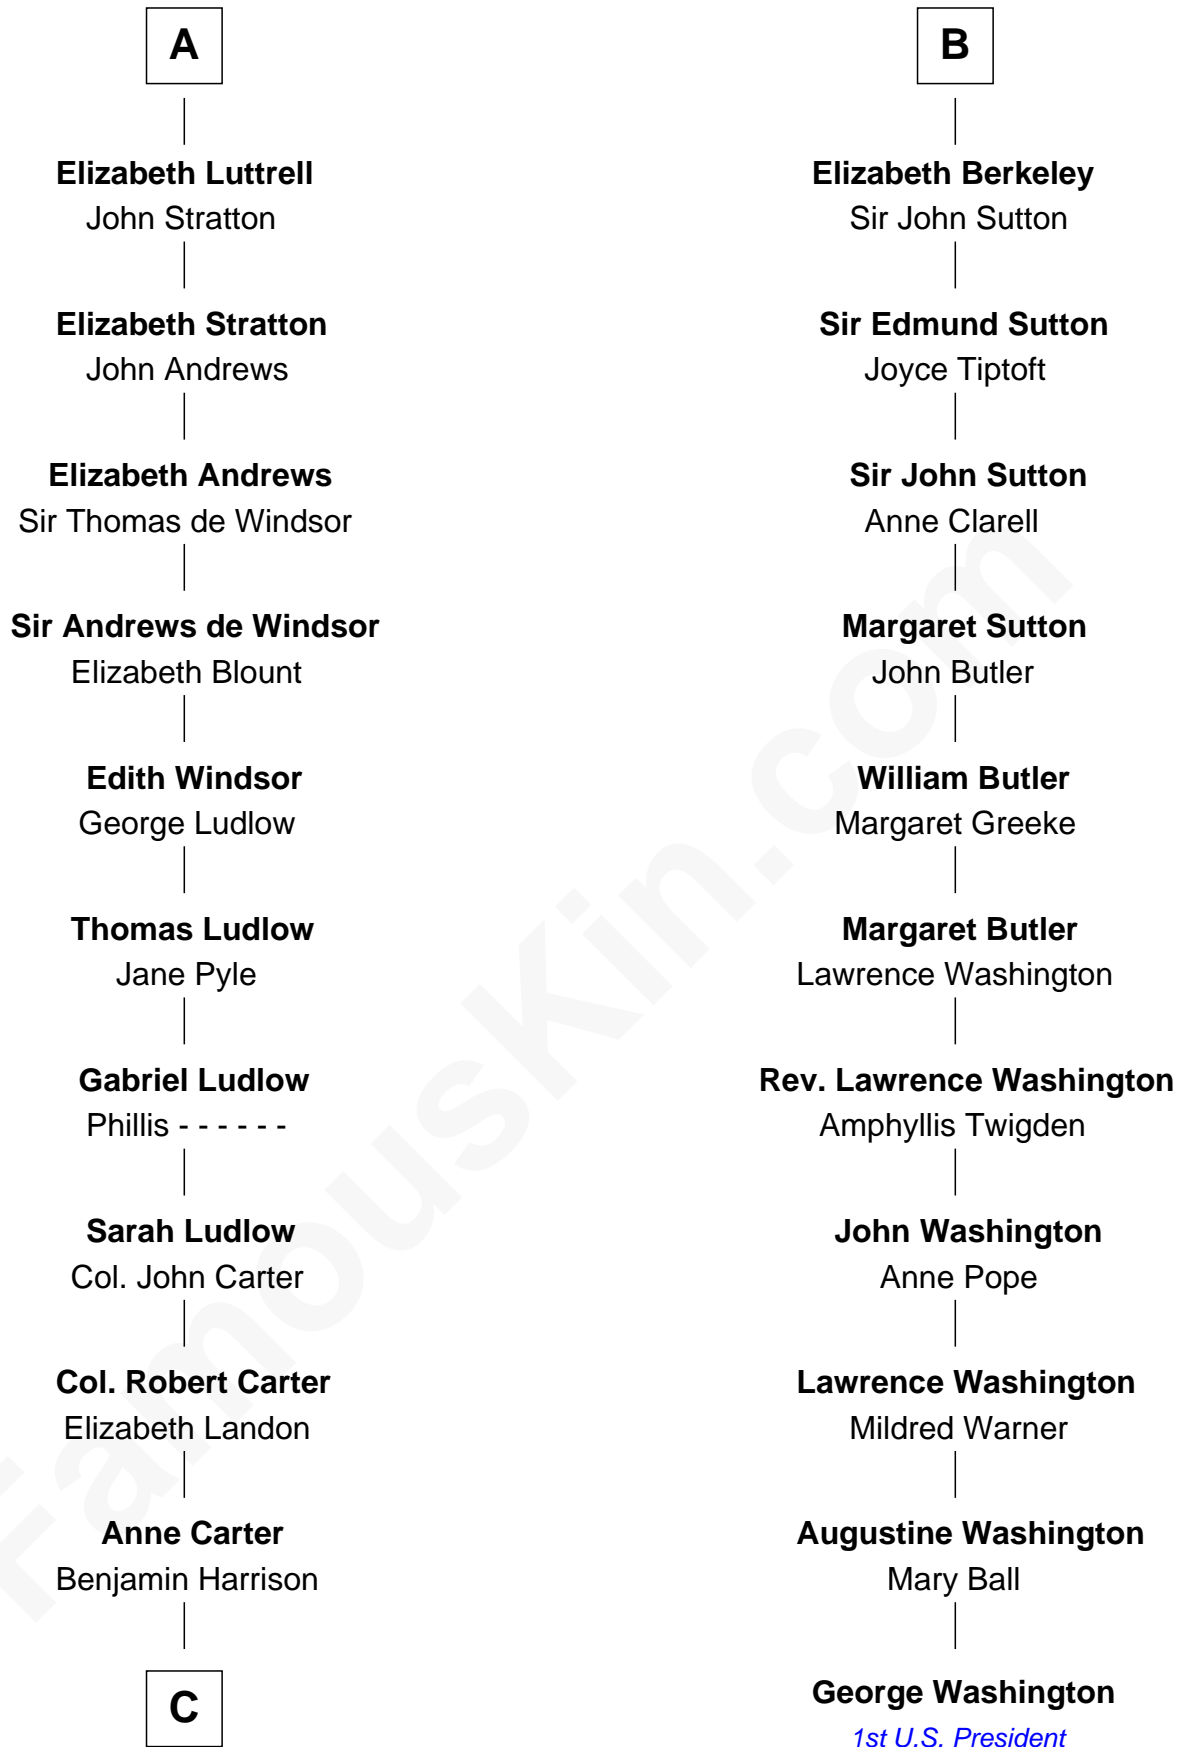

FamousKin.com
Relationship Chart of
Benjamin Harrison
23rd U.S. President

17th cousin 3 times removed of
George Washington
1st U.S. President

C

—
Benjamin Harrison

Elizabeth Bassett

—
Gen. William Henry Harrison

Anna Tuthill Symmes

—
John Scott Harrison

Elizabeth Ramsey Irwin

—
Benjamin Harrison

23rd U.S. President

FamousKin.com