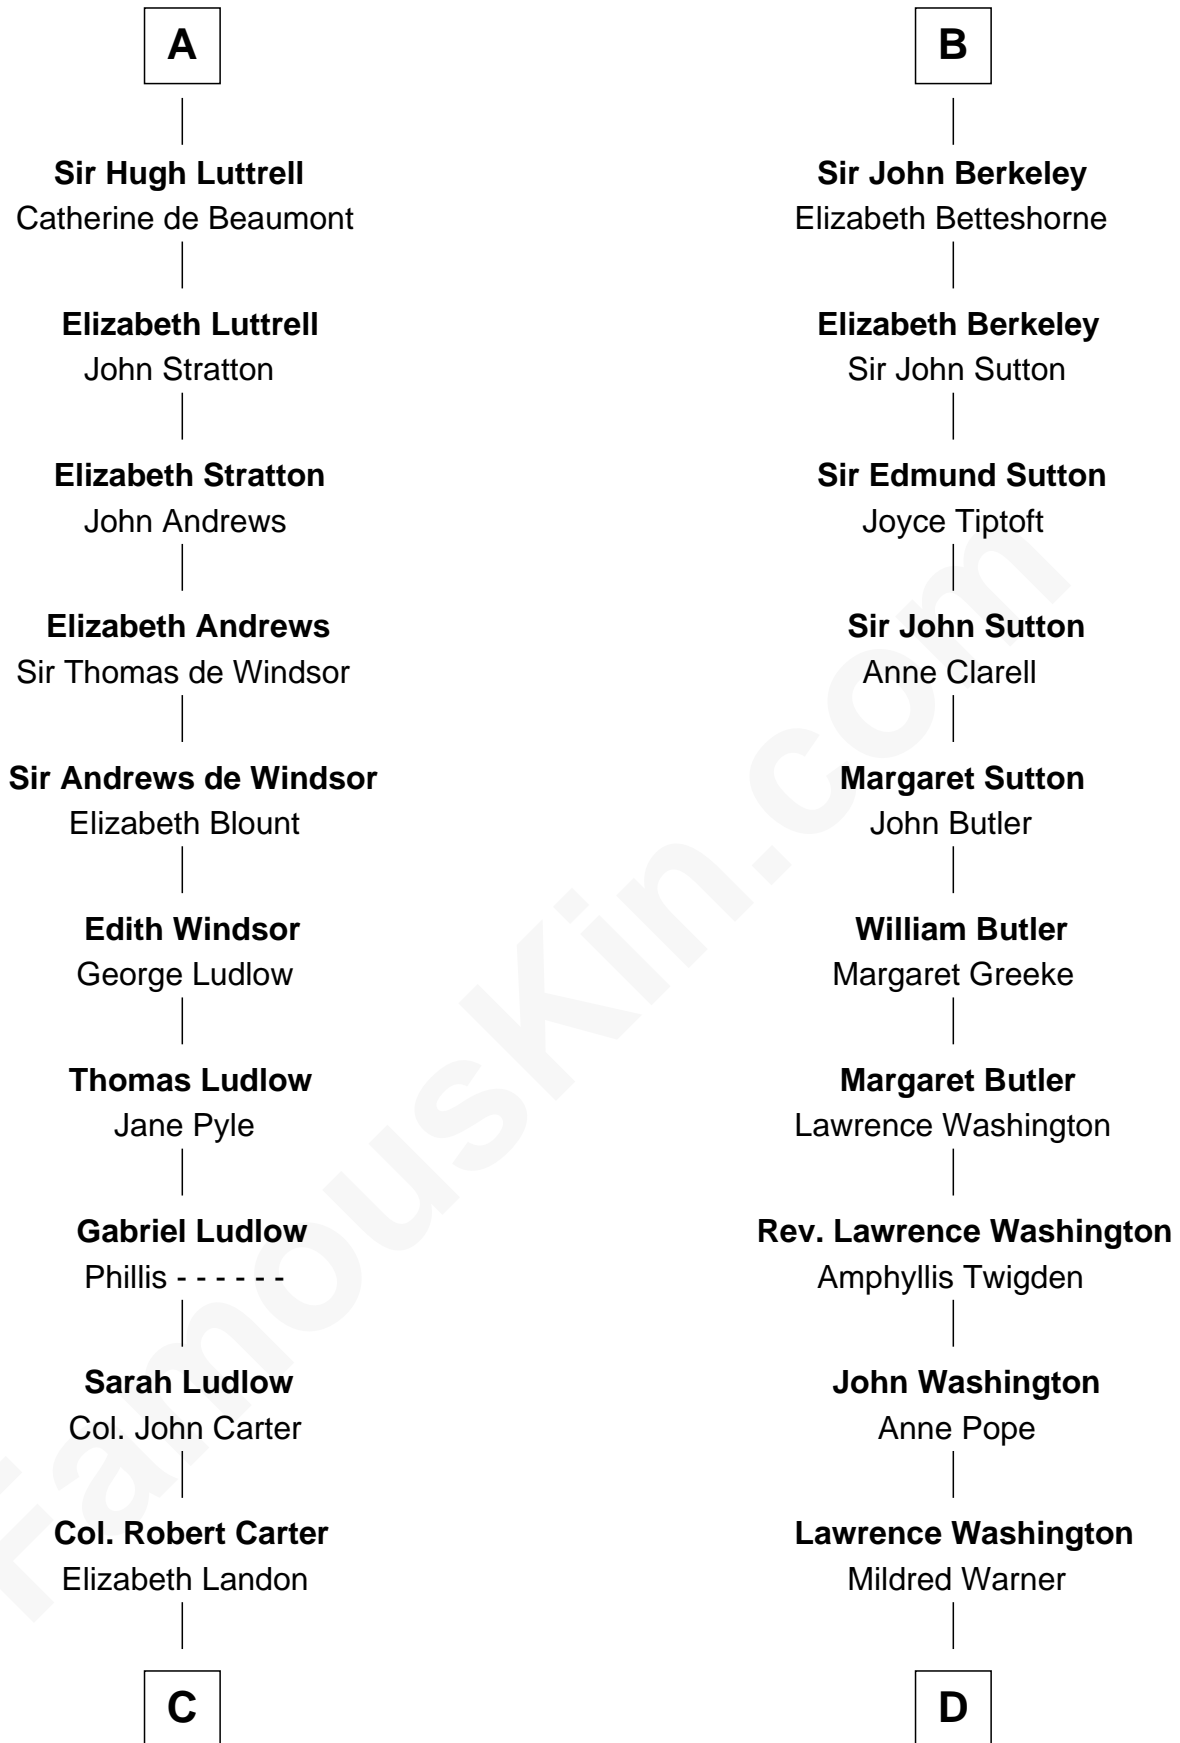

FamousKin.com
Relationship Chart of
Benjamin Harrison
23rd U.S. President

18th cousin 3 times removed of
George Washington
1st U.S. President

C

Anne Carter
Benjamin Harrison

Benjamin Harrison
Elizabeth Bassett

Gen. William Henry Harrison
Anna Tuthill Symmes

John Scott Harrison
Elizabeth Ramsey Irwin

Benjamin Harrison
23rd U.S. President

D

Augustine Washington
Mary Ball

George Washington
1st U.S. President

FamousKin.com