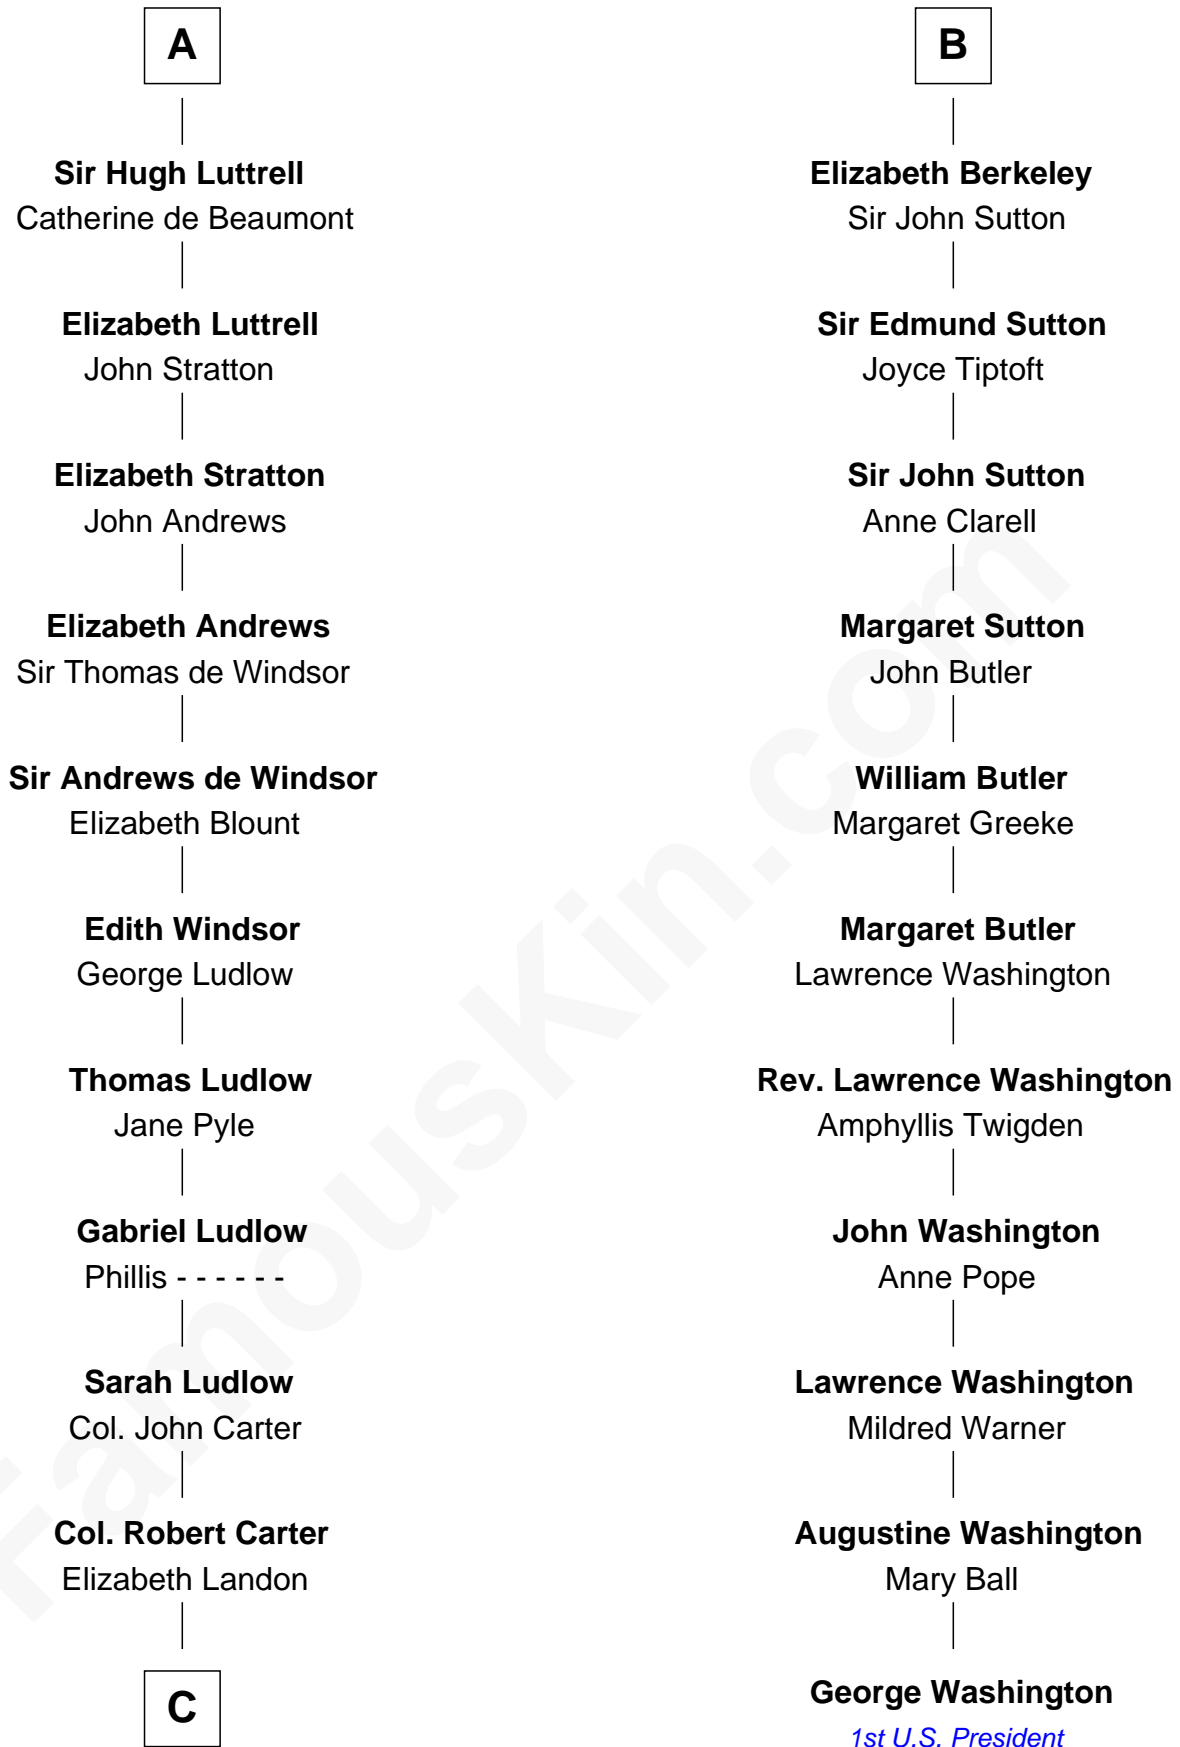

**FamousKin.com**  
**Relationship Chart of**  
**Benjamin Harrison**  
*23rd U.S. President*

17th cousin 4 times removed of  
**George Washington**  
*1st U.S. President*

**C**

—  
**Anne Carter**  
Benjamin Harrison

—  
**Benjamin Harrison**  
Elizabeth Bassett

—  
**Gen. William Henry Harrison**  
Anna Tuthill Symmes

—  
**John Scott Harrison**  
Elizabeth Ramsey Irwin

—  
**Benjamin Harrison**  
*23rd U.S. President*