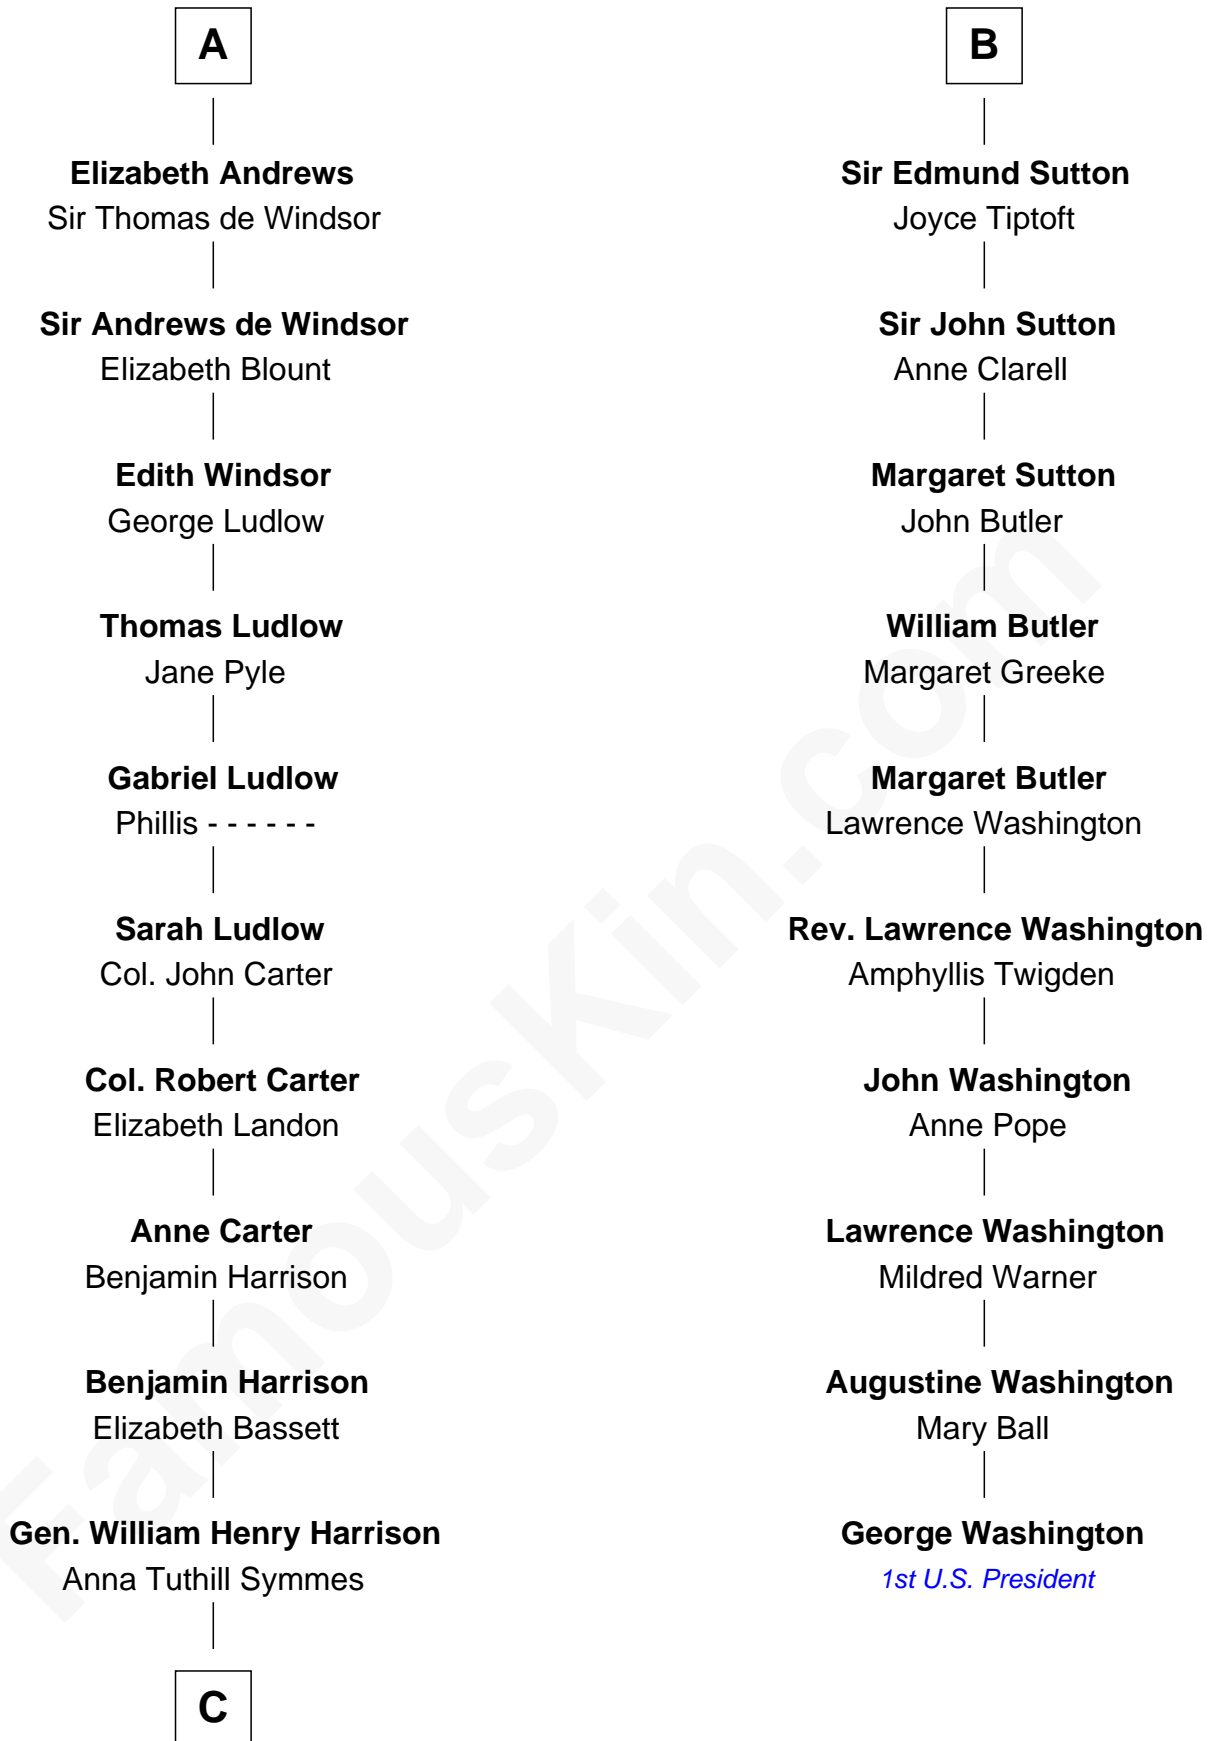

FamousKin.com
Relationship Chart of
Benjamin Harrison
23rd U.S. President

16th cousin 2 times removed of
George Washington
1st U.S. President

Sir Hugh le Despencer
 Aveline Basset

C

John Scott Harrison
Elizabeth Ramsey Irwin

Benjamin Harrison
23rd U.S. President

FamousKin.com